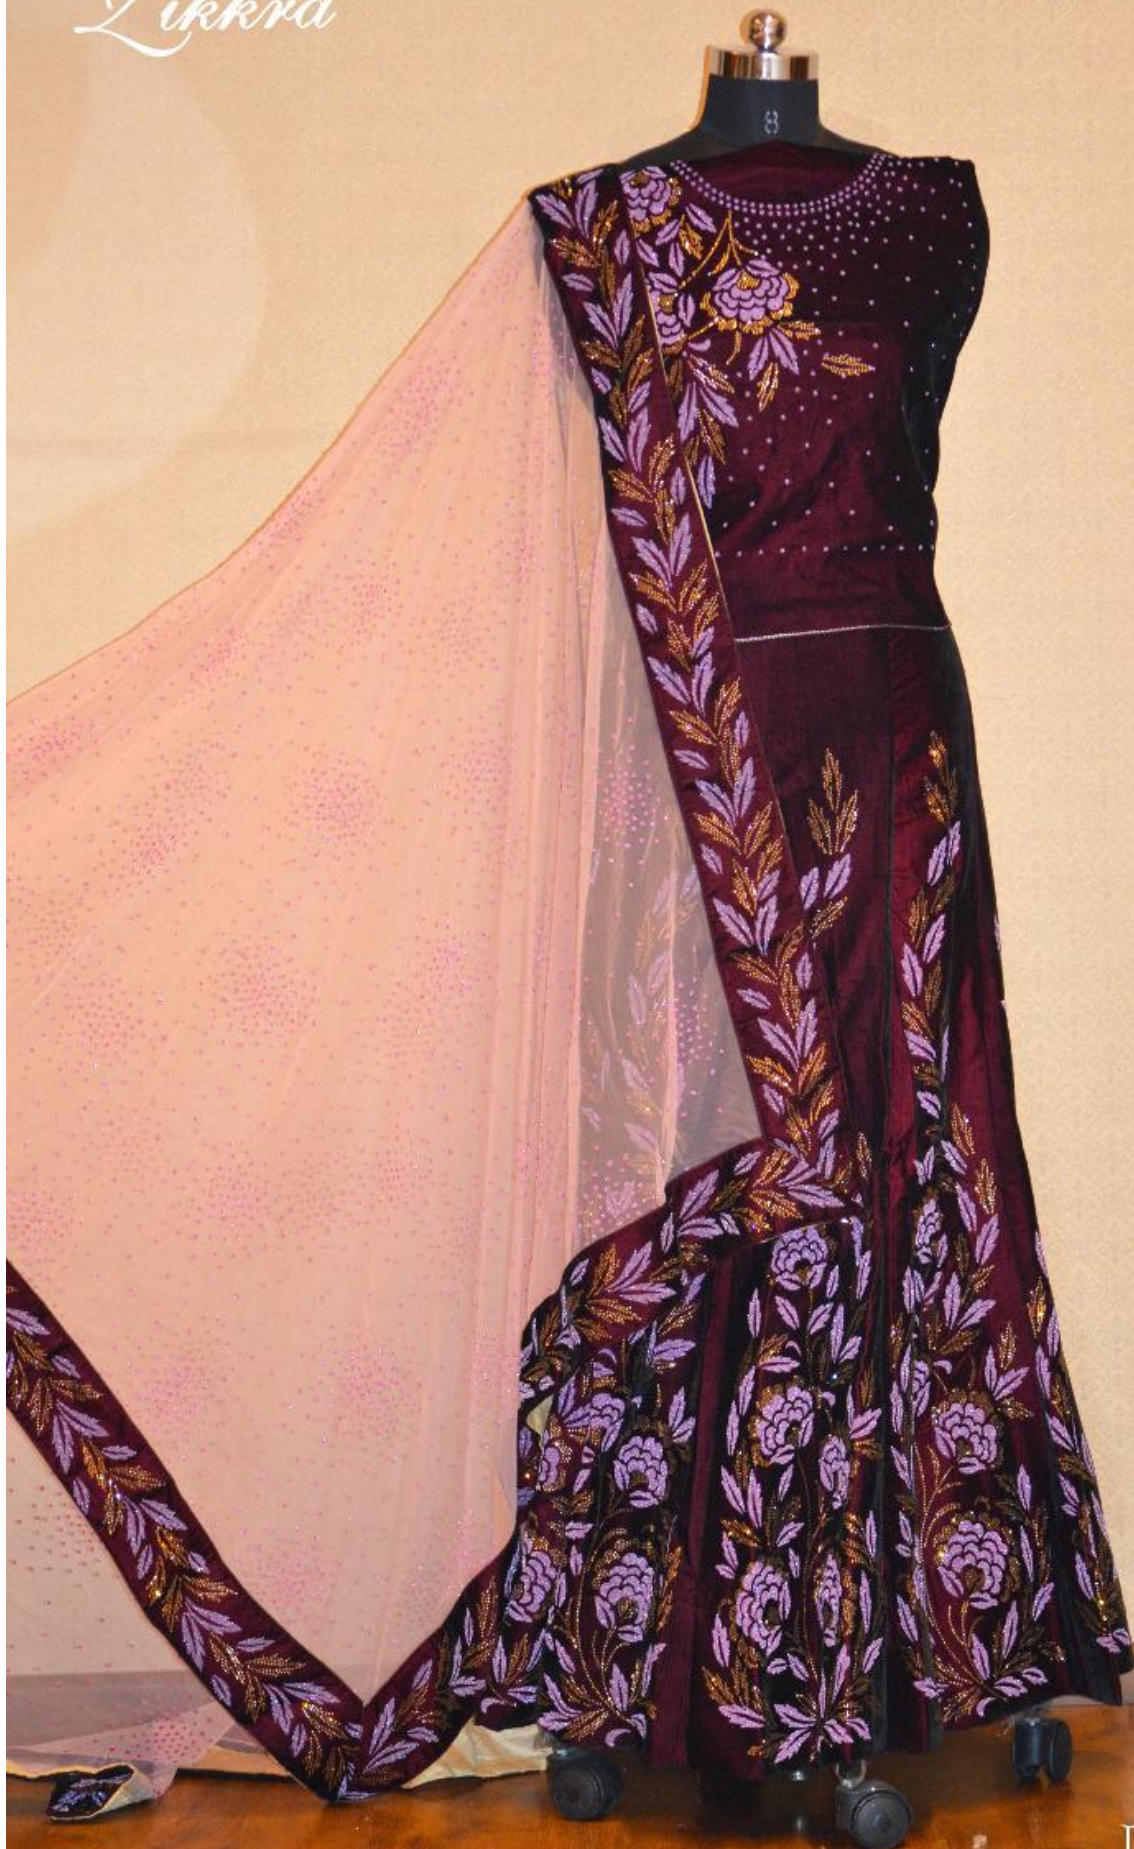

Likkra

D NO : 9003