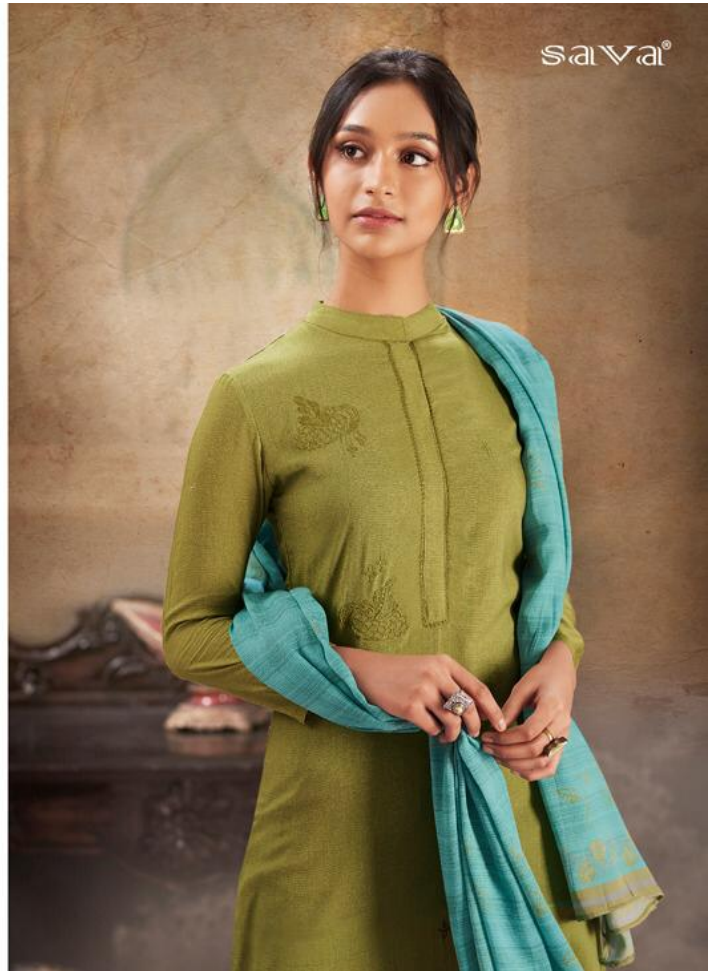

savaai®

Grace

1162

1163

1164

1165

1166

1161

1162

1163

1164

1165

1166

savva[®]

Grace

CATALOGUE NAME	DESCRIPTION	DESIGN.NO.	PRICE
Grace	TOP MODAL PRINTED AND EMBROIDERED WITH EXTRA SLEEVES DUPATTA MODAL SILK SATIN PRINTED BOTTOM SATIN SOLID	1161	1900/-
		1162	1900/-
		1163	1900/-
		1164	1900/-
		1165	1900/-
		1166	1900/-