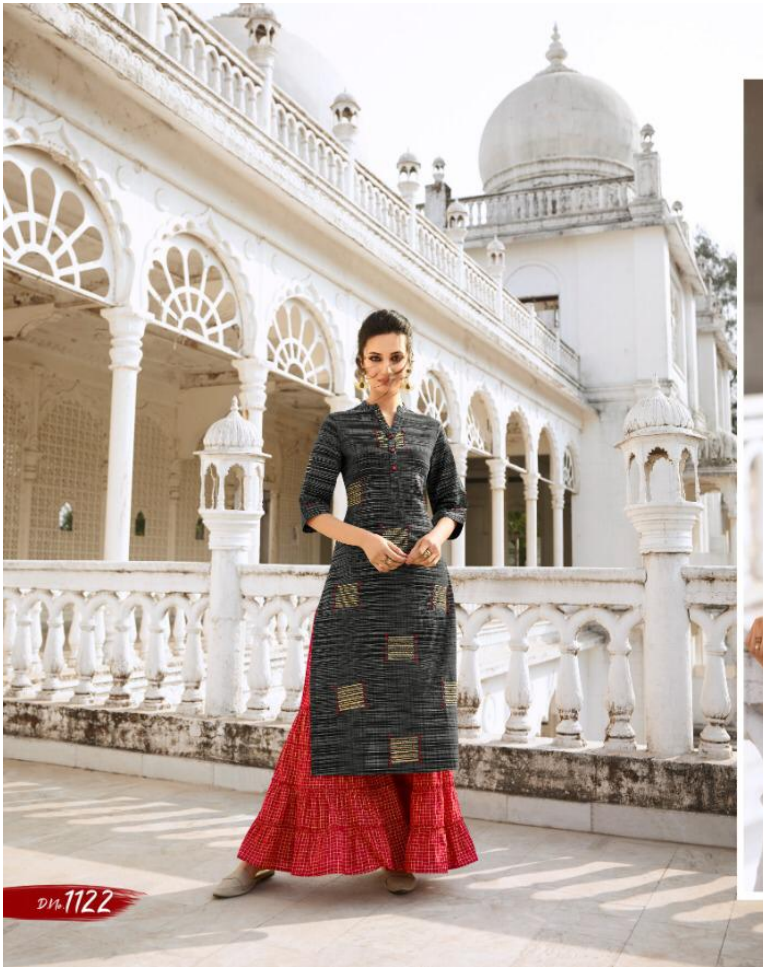

DM 1122

FIONA®

*You are not being fashionable/stylish
till the time you are not seeing something with a unique perspective.*
Stylish Fashionable