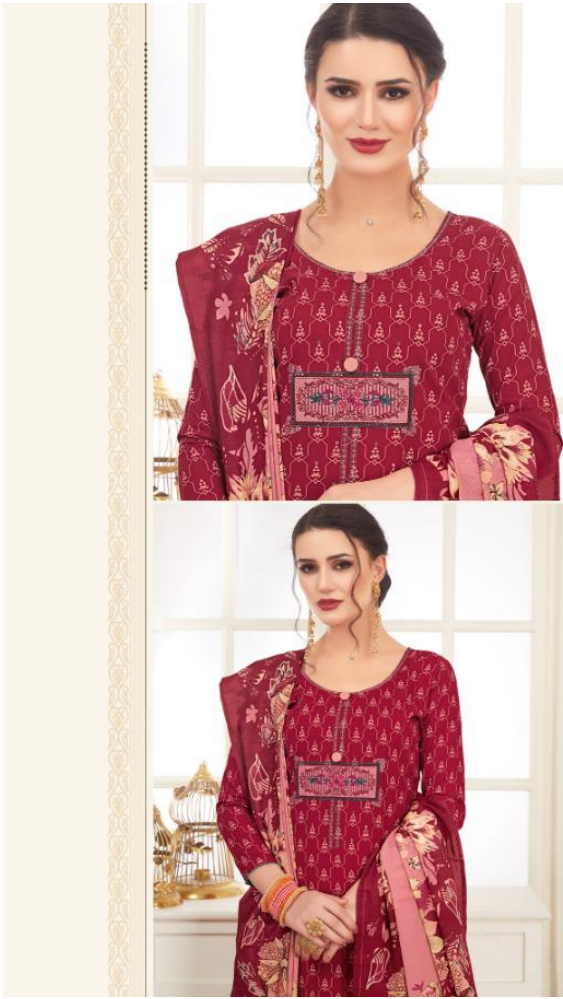

sharda^{TM}

3003