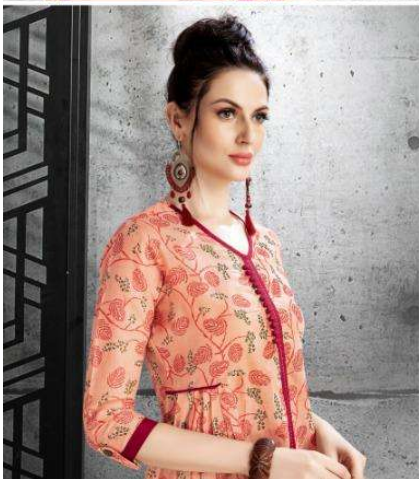

RELIGIONS

D.no. - 1005