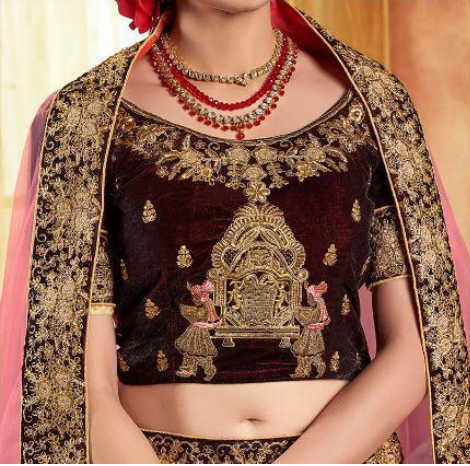

TANISHKA
creation

my
style

3006