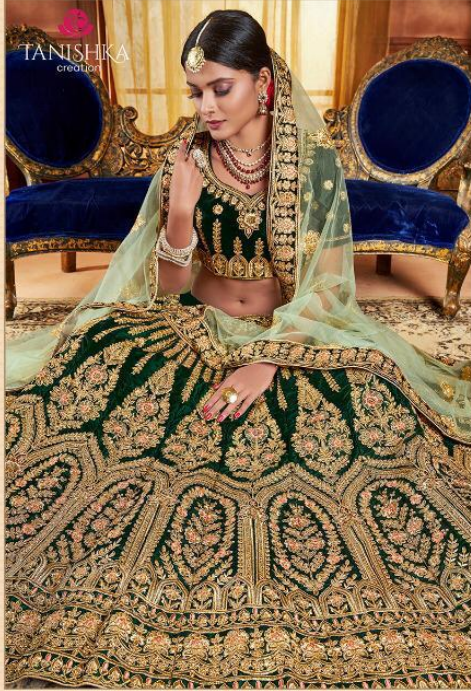

*leads
to pride*

TANISHKA
creation

3007