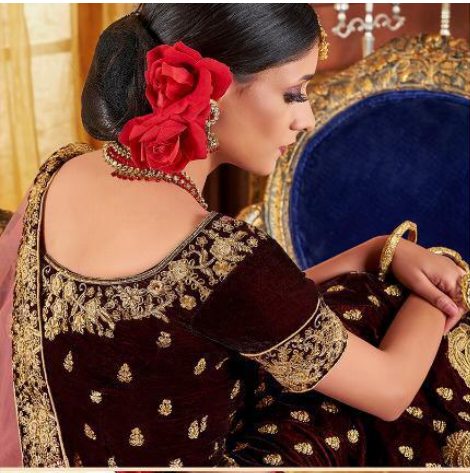

TANISHKA
creation

my
style

3006