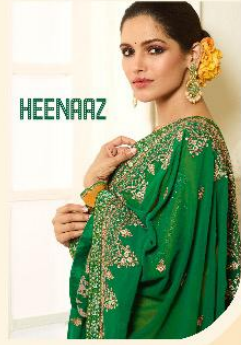

HEENAAZ

VOL-58

HEENAAZ

5806

-5800-

-5801-

-5804-

-5805-

-5802-

-5803-

-5806-

HEENAAZ

HEENAAZ
VOL-58

SPECIAL HEAVY DUPATTA WORK

TOP	SATIN GEORGETTE
INNER BOTTOM	DULL SATOON
DUPPATA	FOUX GEORGETTE HEAVY EMBROIDERY WORK
CUT	9.30 MTR