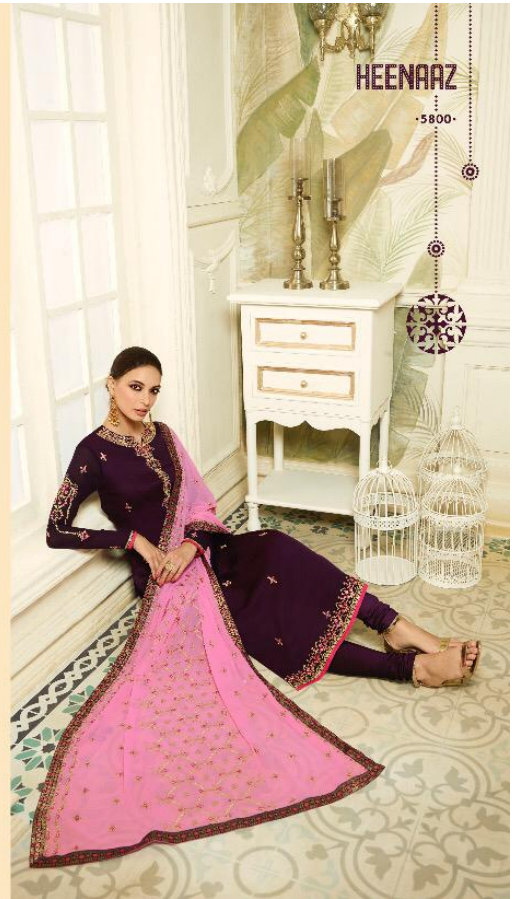

HEENAAZ

VOL-58

HEENAAZ

5806

-5800-

-5801-

-5804-

-5805-

-5802-

-5803-

-5806-

HEENAAZ

HEENAAZ
VOL-58

SPECIAL HEAVY DUPATTA WORK

TOP	SATIN GEORGETTE
INNER BOTTOM	DULL SATOON
DUPPATA	FOUX GEORGETTE HEAVY EMBROIDERY WORK
CUT	9.30 MTR