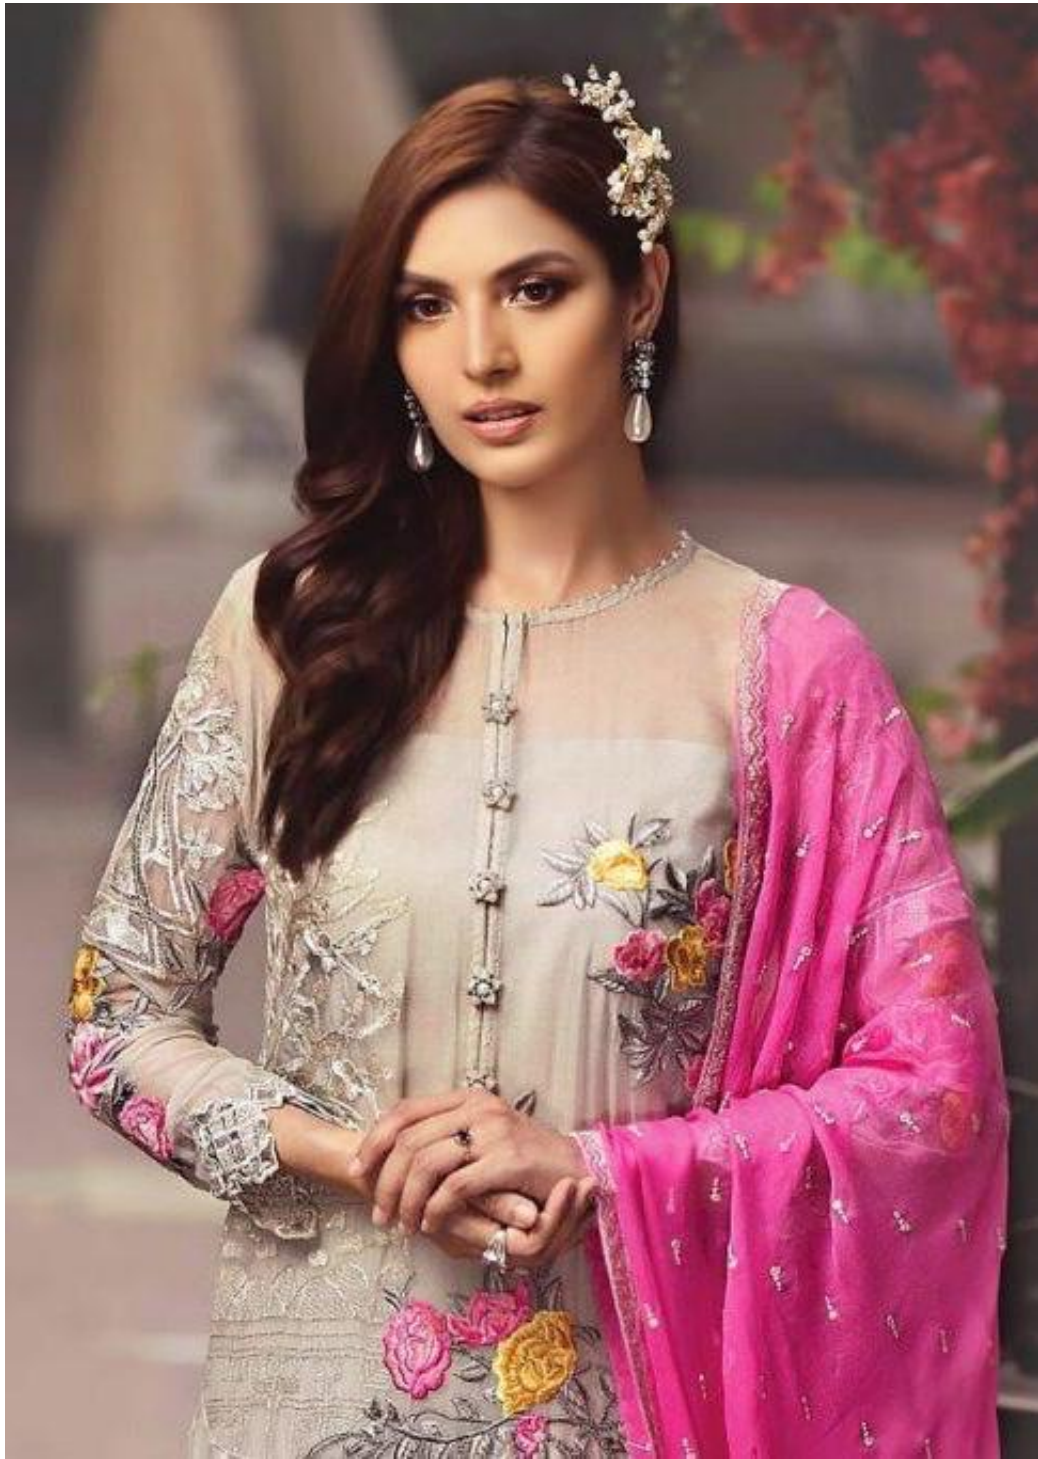

  
**KALAKARI**®  
QUALITY BEYOND EXPECTATION

  
**KALAKARI**®  
QUALITY BEYOND EXPECTATION

SERINE PREMIUM COLLECTION DN 103

Sleeve

Top faux georgette embroidered

Inner bottom  
santoon

Dupatta chiffon embroidered

Bottom patch

KALAKARI NX ®