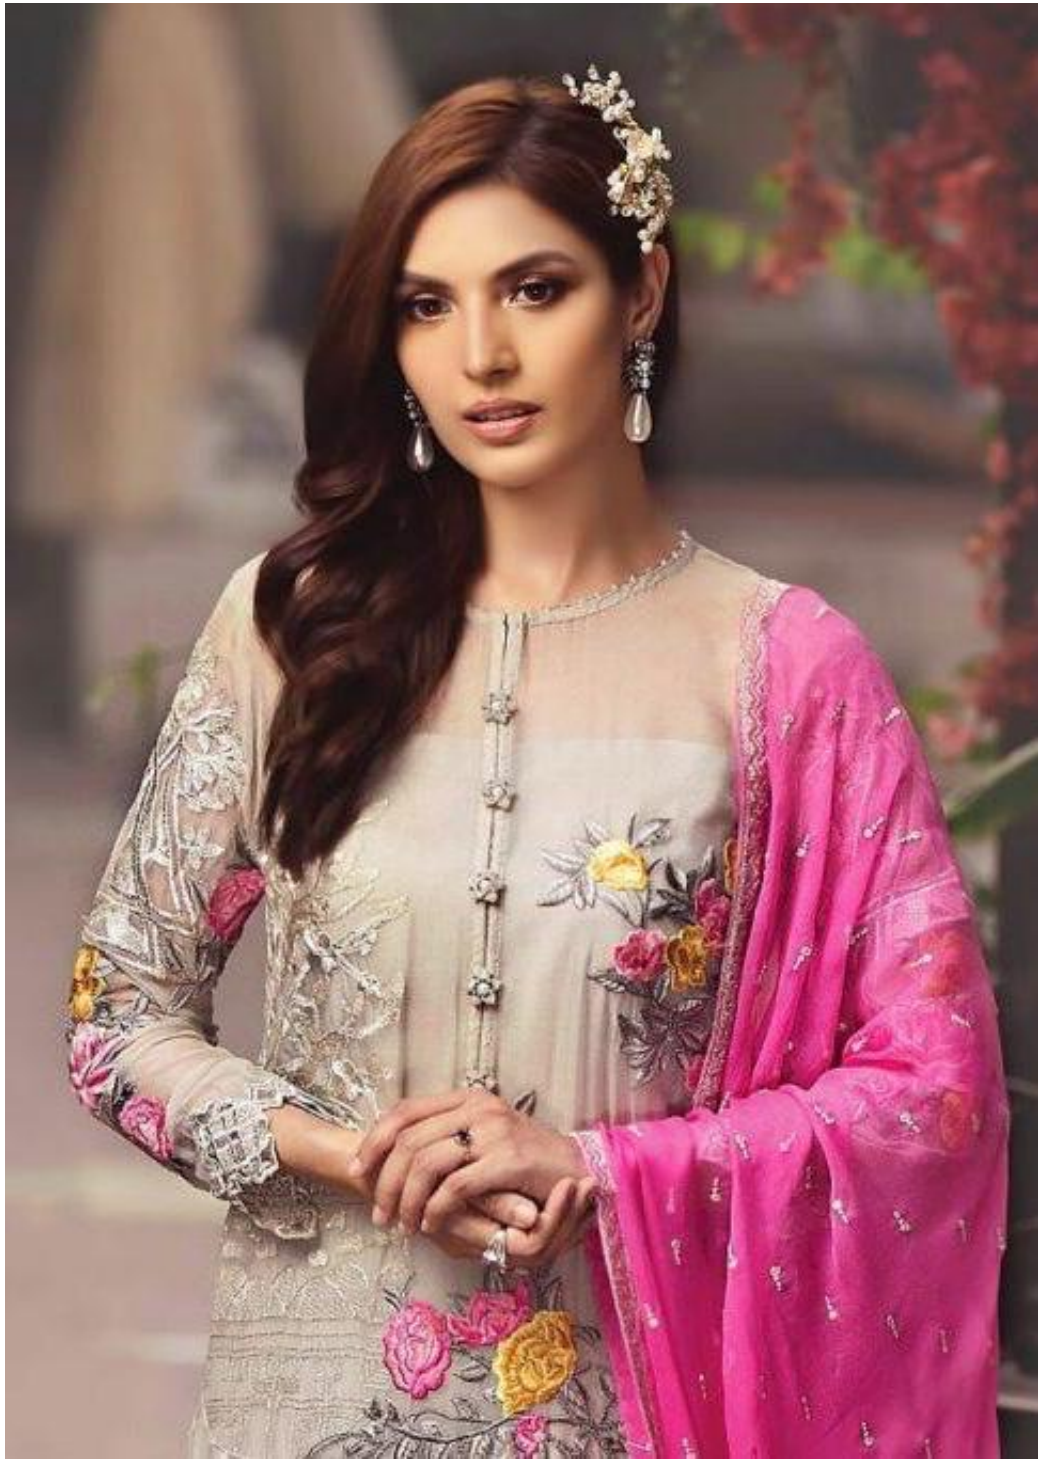

KALAKARI®
QUALITY BEYOND EXPECTATION

KALAKARI[®]
QUALITY BEYOND EXPECTATION

SERINE PREMIUM COLLECTION DN 103

Sleeve

Top faux georgette embroidered

Inner bottom
santoon

Dupatta chiffon embroidered

Bottom patch