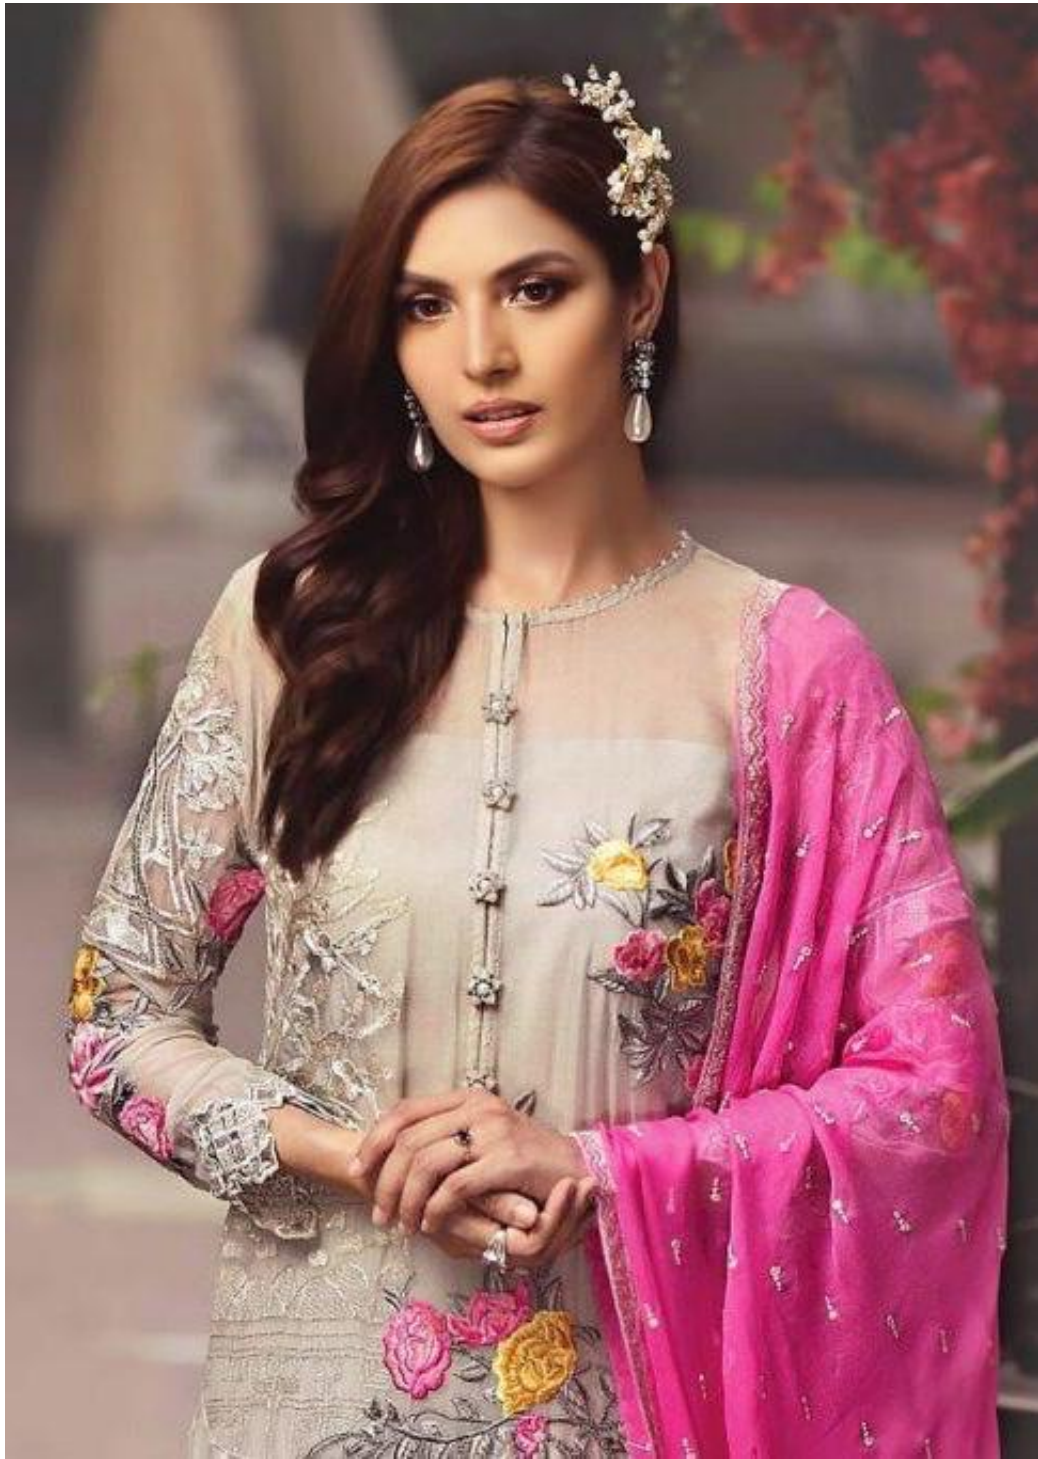

KALAKARI[®]
QUALITY BEYOND EXPECTATION

KALAKARI®
QUALITY BEYOND EXPECTATION

SERINE PREMIUM COLLECTION DN 103

Sleeve

Top faux georgette embroidered

Inner bottom
santoon

Dupatta chiffon embroidered

Bottom patch