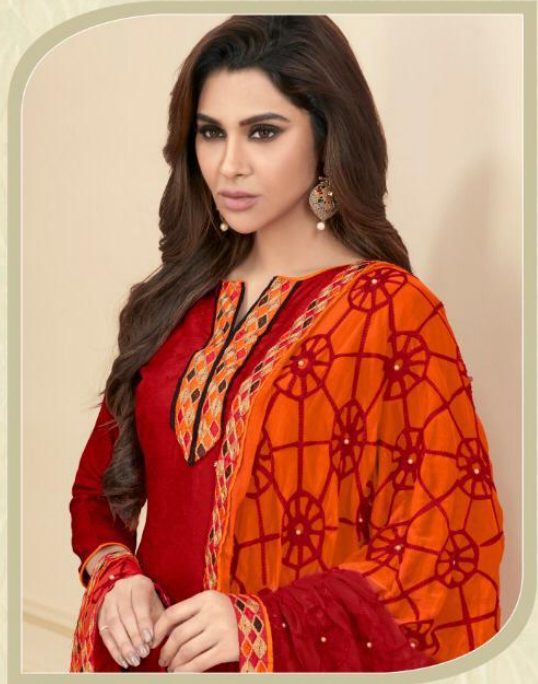

ROYAL

**ATTIRE FASHION**  
There are apt for party wear as they exhibit a perfect amalgamation of heavy and light embroidery work.

D.NO.1001

D.NO.1009

BEST SEASON

Timeless aura

D.NO.1010

Enjoy our signature comfort & style that is perfectly adapted to fit. These are apt for party wear as they exhibit a perfect amalgamation of heavy and light embroidery work, your elongating shape.