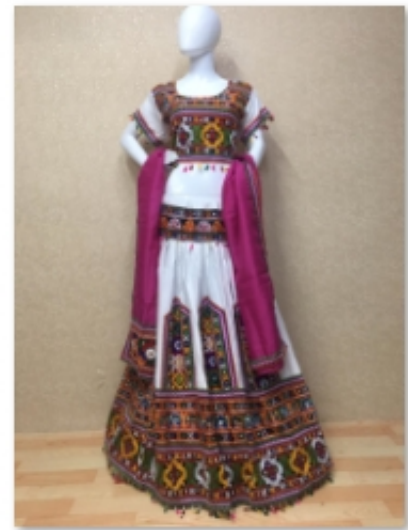

Navratri special Vol-19

L WHITE

MARRON

RED

WHITE

YELLOW