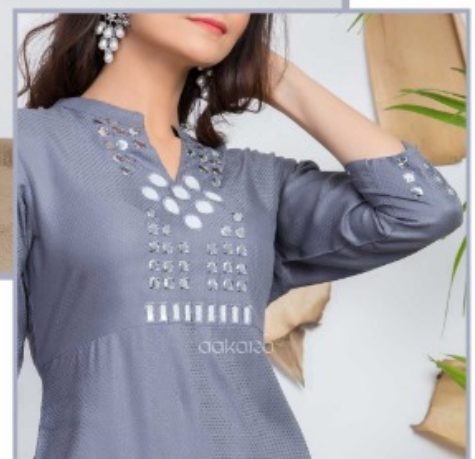

COL004

COL004 - Kurti with Palazzo Pant - Steel Grey premium rayon dobby straight kurti with unique argentum mirror work on body & sleeves. Off-white palazzo pant with Kurti matching mirror work on flair.