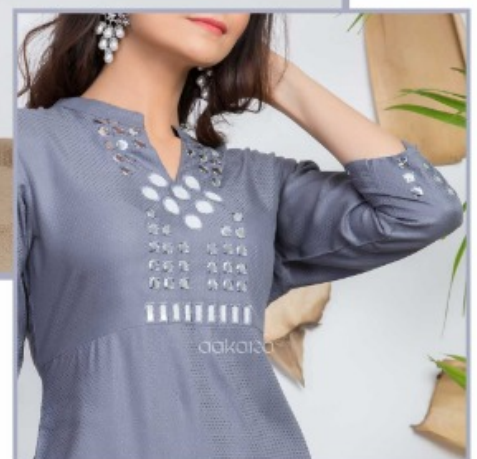

COL004

COL004 - Kurti with Palazzo Pant - Steel Grey premium rayon doobby straight kurti with unique argentum mirror work on body & sleeves. Off-white palazzo pant with Kurti matching mirror work on flair.