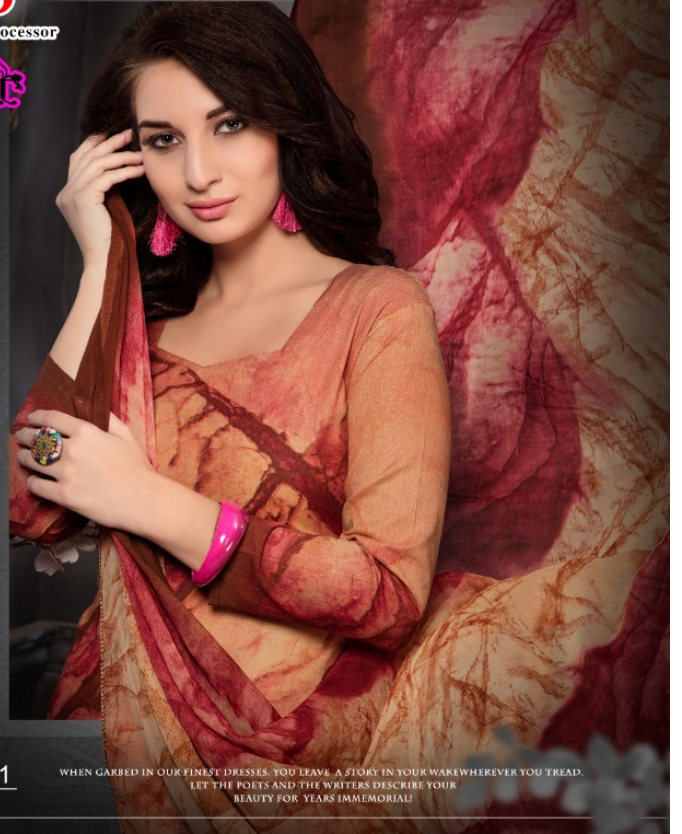

Shree Hari processor

पिका

गोपी

PAKIZA

Vol 3

GLOMUR

3001

WHEN GARBED IN OUR FINEST DRESSES, YOU LEAVE A STORY IN YOUR WAKE WHEREVER YOU TREAD.
LET THE POETS AND THE WRITERS DESCRIBE YOUR
BEAUTY FOR YEARS IMMEMORIAL!

MAZICAL

Shree Hari processor

गोरी

3002

BE PROUD AS NEVER BEFORE! BE DIGNIFIED AND STAND TALL!
BE THE GRACE THAT MAKES THE WORLD BOW IN REVERENCE. CLAD IN OUR GARMENTS,
YOU WILL PERSONIFY PRIDE AND PANACHE LIKE NEVER BEFORE.