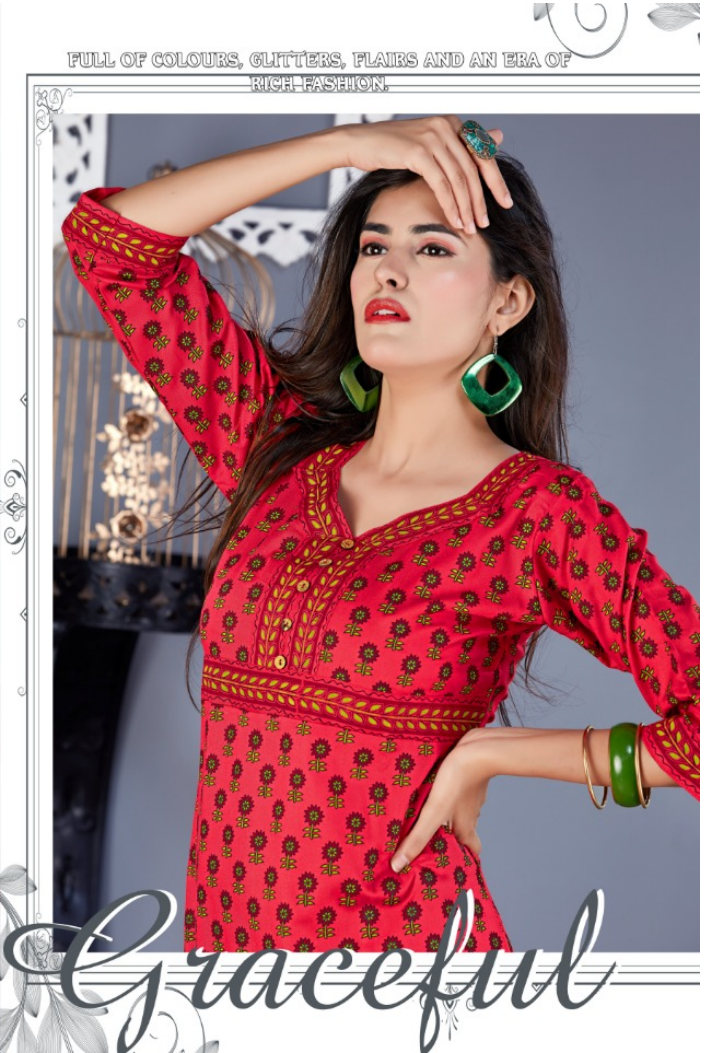

AB
A.B. TEX LIFESTYLE LLP

Akira

MAGICAL TOUCH

Luxurious
The glam idol in vibrant hues is ready to set out on the road
to fame and fortune, with stars in her eyes.

The Exotic Floral

*experience the exptic floral bliss in soft design and Blue design
Which give a sweetly feminine louch to your personality.*

Eye-popping shapes and strong tones create a modern femininity newly styled collection for your wardrobe make your style strong

Beauty look style

104

YOUR TOUCH

*Colors have always played a part in our lives as Indians.
Let this beautiful ensemble redefine culture today.*

FULL OF COLOURS, GLITTERS, FLAIRS AND AN ERA OF RICH-FASHION!

Graceful

ALTRUIASTIC LOOK

*The wind has changed its course, Destination no more is filled with, your hand
made the roads are, filled with light, ethnic inspires printins earthly tones...*