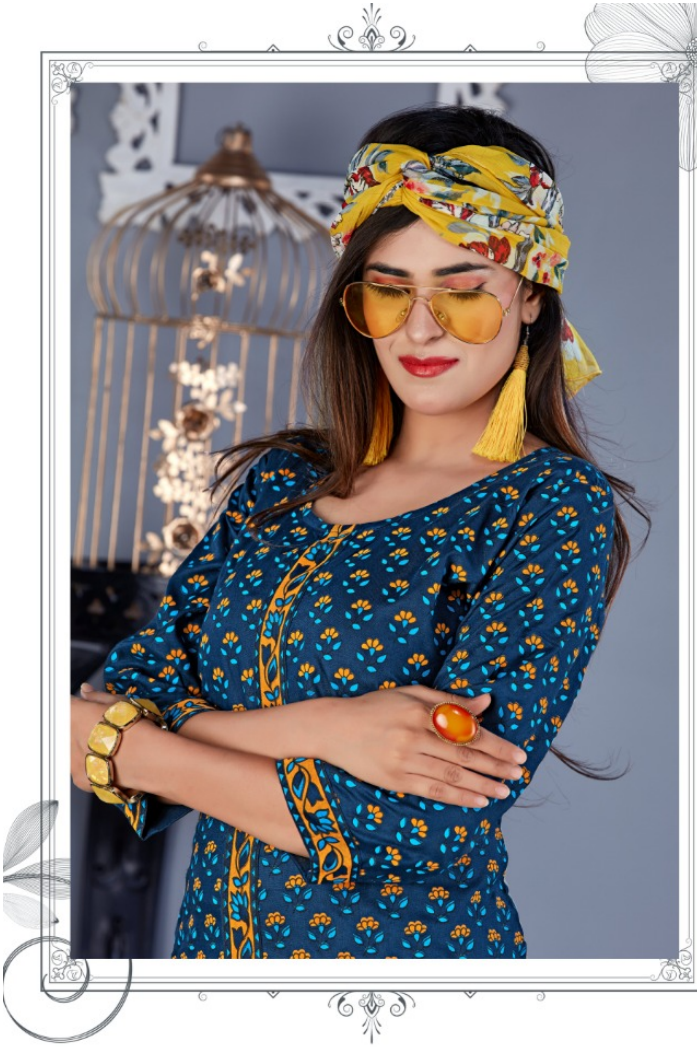

AB
A.B. TEX LIFESTYLE LLP

Akira

MAGICAL TOUCH

Luxurious
The glam idol in vibrant hues is ready to set out on the road
to fame and fortune, with stars in her eyes.

The Exotic Floral

*experience the exptic floral bliss in soft design and Blue design
Which give a sweetly feminine louch to your personality.*

Eye-popping shapes and strong tones create a modern femininity newly styled collection for your wardrobe make your style strong

Beauty look style

104

YOUR TOUCH

*Colors have always played a part in our lives as Indians.
Let this beautiful ensemble redefine culture today.*

FULL OF COLOURS, GLITTERS, FLAIRS AND AN ERA OF RICH-FASHION!

Graceful

ALTRUIASTIC LOOK

*The wind has changed its course, Destination no more is filled with, your hand
made the roads are, filled with light, ethnic inspires printins earthly tones...*