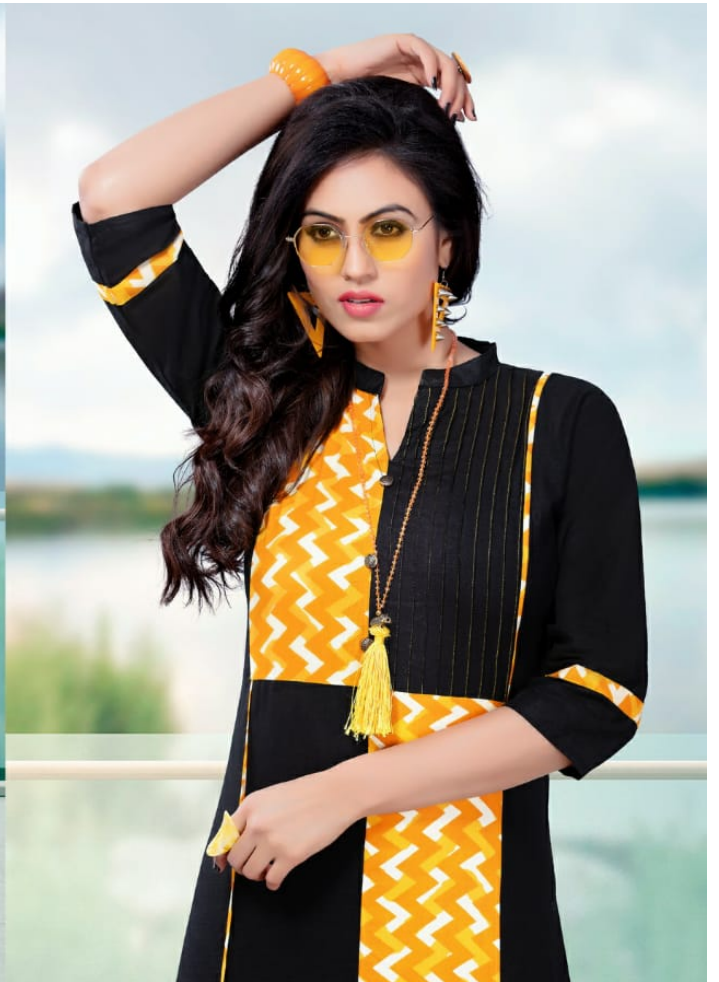

MAYRA™
A Hub of Women Clothing...

LEGACY

SPORTY & ATHLETIC | a whole new dimension in cool color season colored dress |

STYLE SYMBOL experience the coolness of the color in contrast with the heat of this season

MAYRA™
A Hub of Women Clothing...

LEGACY
5303

MAYRA™
A Hat of Wear Clothing...

giving a whole new meaning to radiation with
our remarkable designs.

MORNING GLORY

LEGACY
5305

LEGACY
5306

GOLDEN EYE grab the ultimately fabulous collection and wear at any occasion and look undoubtedly awesome !

FULL SPECTRUM | this collection bring you an unmatched luxury in brilliant tones with a wide range of designer style

MAYRA
A Hub of Women Clothing...

|| THERE ARE
CERTAIN STYLES
OF WOMEN APPARELS
THAT ARE MORE
POPULAR THAN
THE OTHERS...