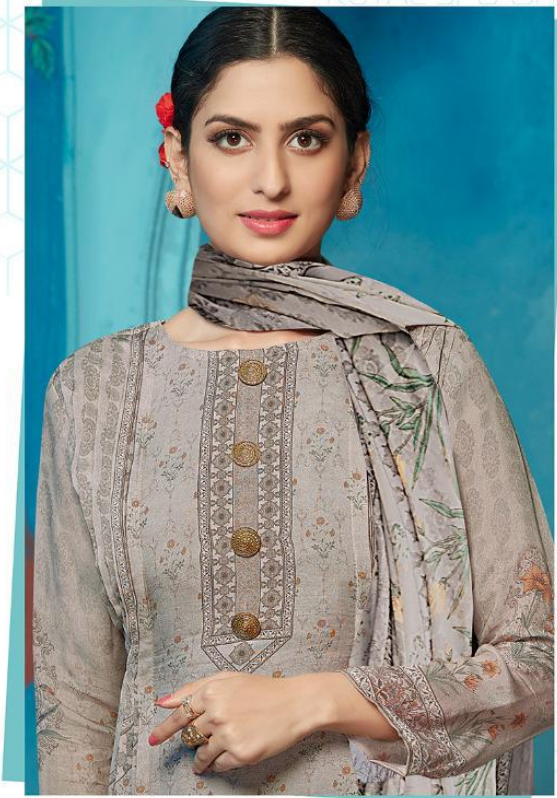

ROYAL SPLASH