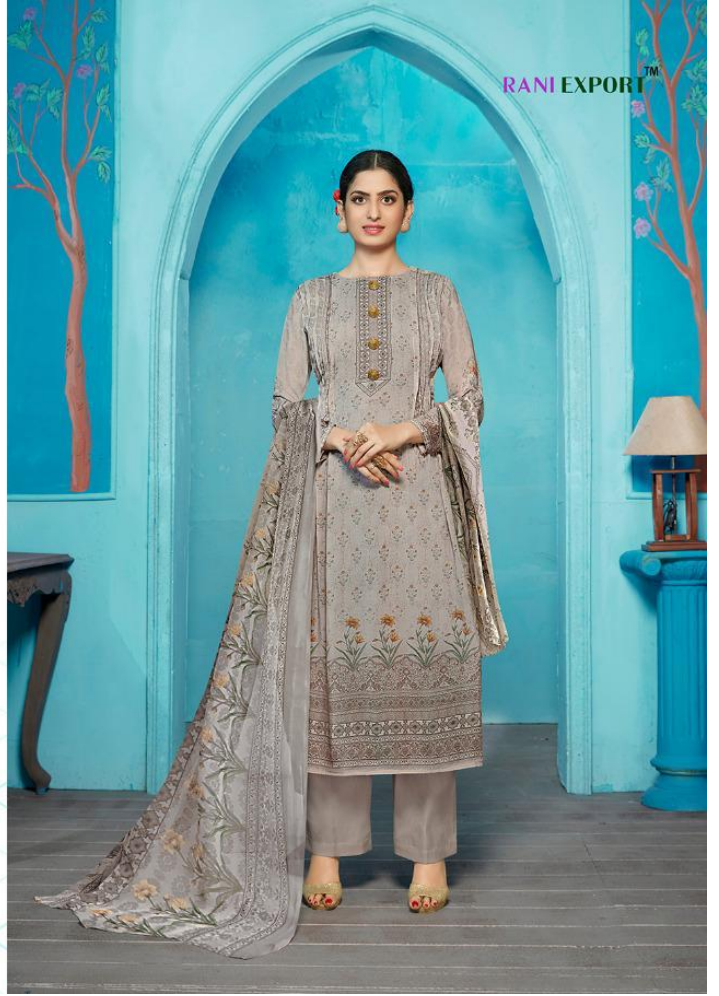

D.NO. 969

RANI EXPORT™