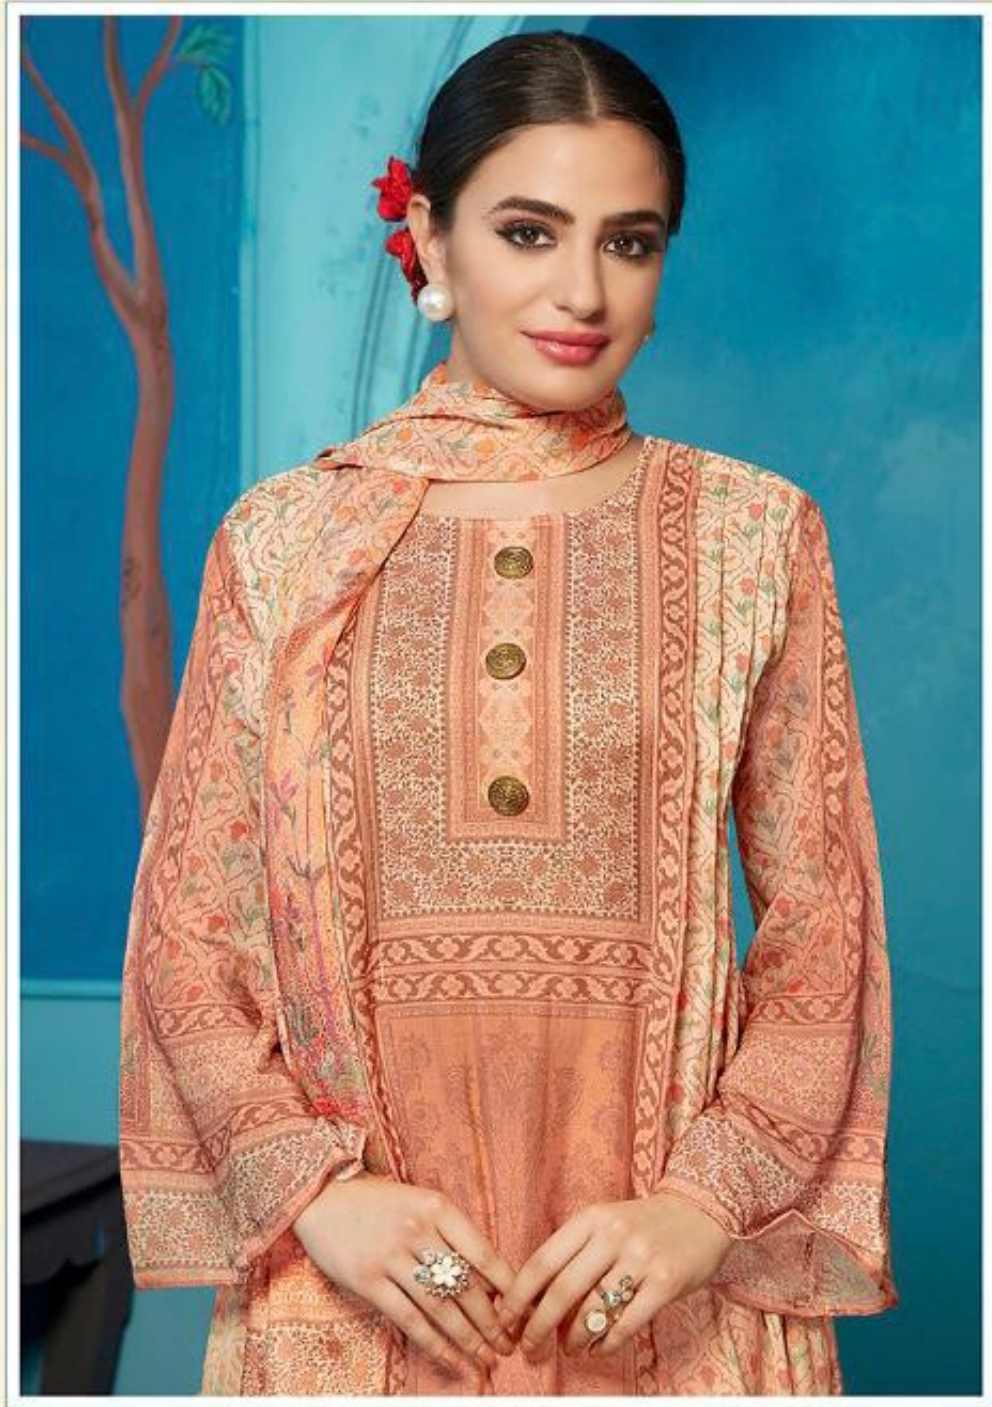

RANI EXPORT™

ROMAN

RANI EXPORT™

Remember there is a world of beauty  
Many with a touch  
of slight femininity

BEAUTY

D.NO. 968

ROYAL SPLASH

D.NO. 969

Enjoy the spectacular design on gripping colour that brings cream to your personality.

RANI EXPORT™

Experience sheer bliss in embroidered  
fabrics with a touch  
of delightful warm colours.

BEAUTY

RANI EXPORT™