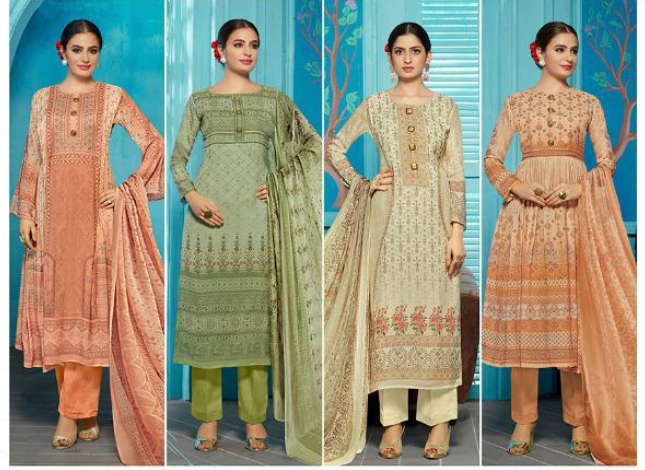

RANI EXPORT™

ROMAN

RANI EXPORT™

Remember there is a world of beauty  
Many with a touch  
of slight femininity

BEAUTY

D.NO. 968

ROYAL SPLASH

D.NO. 969

# ROYAL SPLASH

D.NO 974

Enjoy the spectacular design on gripping colour that brings cream to your personality.

RANI EXPORT™

BEAUTY

D.NO. 975

Experience sheer bliss in embroidered fabric with a touch of delightful warm colours

BEAUTY

D.NO.968

D.NO.969

D.NO.970

D.NO.971

D.NO.972

D.NO.973

D.NO.974