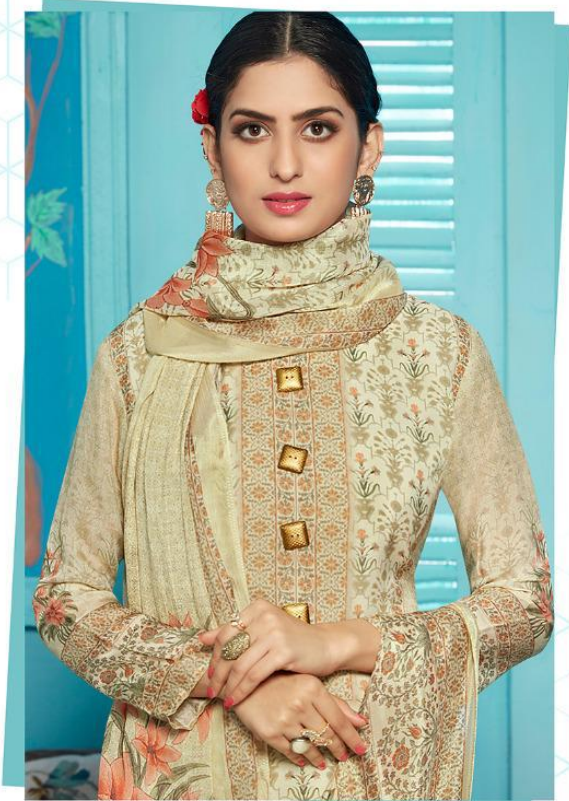

RANI EXPORT™

ROMAN

RANI EXPORT™

Remember there is a world of  
style with a touch  
of slight femininity

BEAUTY

D.NO. 968

ROYAL SPLASH

D.NO. 969

Enjoy the spectacular design on gripping colour that brings cream to your personality.

RANI EXPORT™

RANI EXPORT™

D.NO.972

Experience sheer bliss in embroidered  
fabrics with a touch  
of delightful warm colours.

# ROYAL SPLASH

D.NO 974

Enjoy the spectacular design on gripping colour that brings green to your personality.

RANI EXPORT™

BEAUTY

D.NO. 975

Experience sheer bliss in embroidered fabric with a touch of delightful warm colours