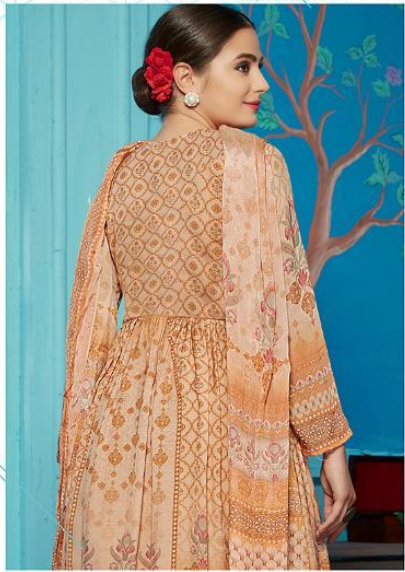

RANI EXPORT™

ROMAN

RANI EXPORT™

Remember there is a world of beauty  
Many with a touch  
of slight femininity

BEAUTY

D.NO. 968

ROYAL SPLASH

D.NO. 969

# ROYAL SPLASH

D.NO 974

Enjoy the spectacular design on gripping colour that brings green to your personality.

RANI EXPORT™

BEAUTY

D.NO. 975

Experience sheer bliss in embroidered fabric with a touch of delightful warm colours

BEAUTY

D.NO.968

D.NO.969

D.NO.970

D.NO.971

D.NO.972

D.NO.973

D.NO.974