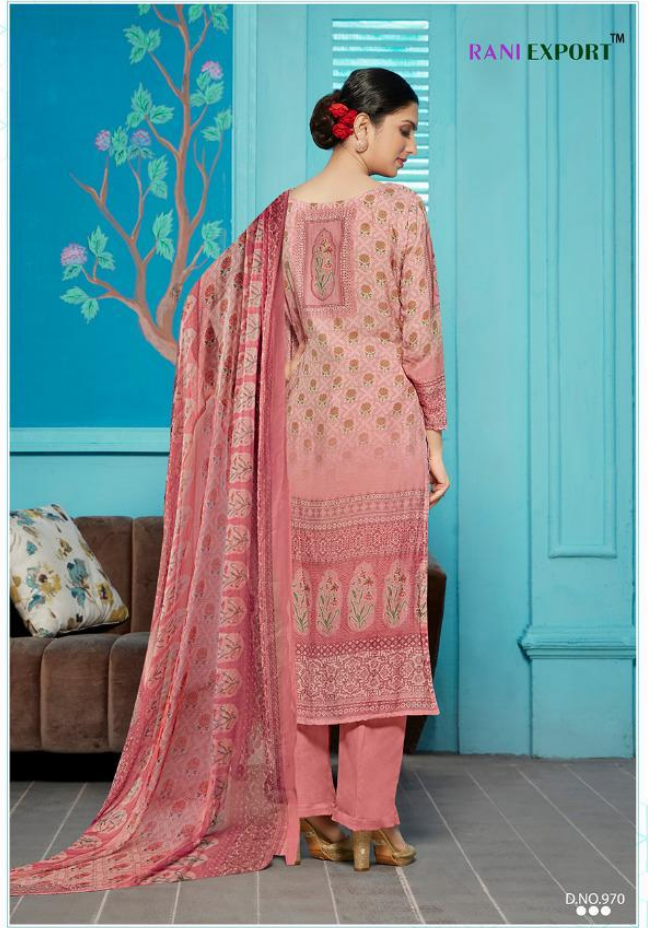

RANI EXPORT™

ROMAN

RANI EXPORT™

Remember there is a world of beauty  
Many with a touch  
of slight femininity

BEAUTY

D.NO. 968

ROYAL SPLASH

D.NO. 969

Enjoy the spectacular design on gripping colour that brings cream to your personality.

RANI EXPORT™

Experiences her bliss in embroidered  
fabrics with a touch  
of delightful warm colours.

BEAUTY

RANI EXPORT™