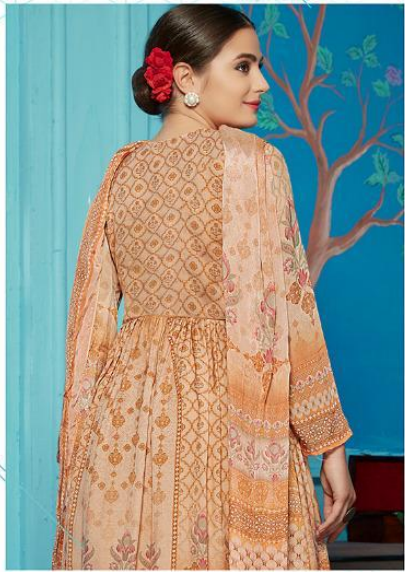

RANI EXPORT™

ROMAN

RANI EXPORT™

Remember there is a world of beauty  
Many with a touch  
of slight femininity

BEAUTY

D.NO. 968

ROYAL SPLASH

D.NO. 969

# ROYAL SPLASH

D.NO 974

Enjoy the spectacular design on gripping colour that brings green to your personality.

RANI EXPORT™

BEAUTY

D.NO. 975

Experience sheer bliss in embroidered fabric with a touch of delightful warm colours

BEAUTY

D.NO.968  
●●●

D.NO.969  
●●●

D.NO.970  
●●●

D.NO.971  
●●●

D.NO.972  
●●●

D.NO.973  
●●●

D.NO.974  
●●●