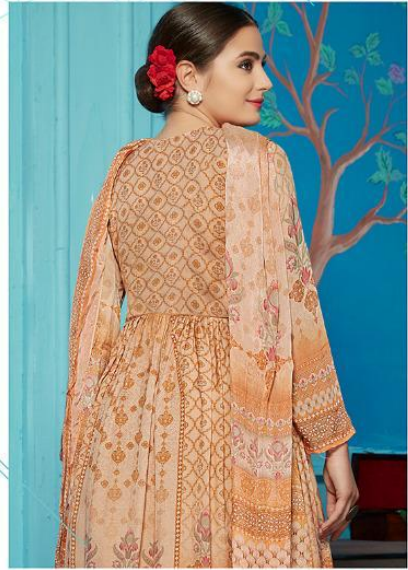

RANI EXPORT™

ROMAN

RANI EXPORT™

Remember there is a world of beauty  
Many with a touch  
of slight femininity

BEAUTY

D.NO. 968

ROYAL SPLASH

D.NO. 969

# ROYAL SPLASH

D.NO 974

Enjoy the spectacular design on gripping colour that brings cream to your personality.

RANI EXPORT™

BEAUTY

D.NO. 975

Experience sheer bliss in embroidered fabric with a touch of delightful warm colours

BEAUTY

D.NO.968

D.NO.969

D.NO.970

D.NO.971

D.NO.972

D.NO.973

D.NO.974