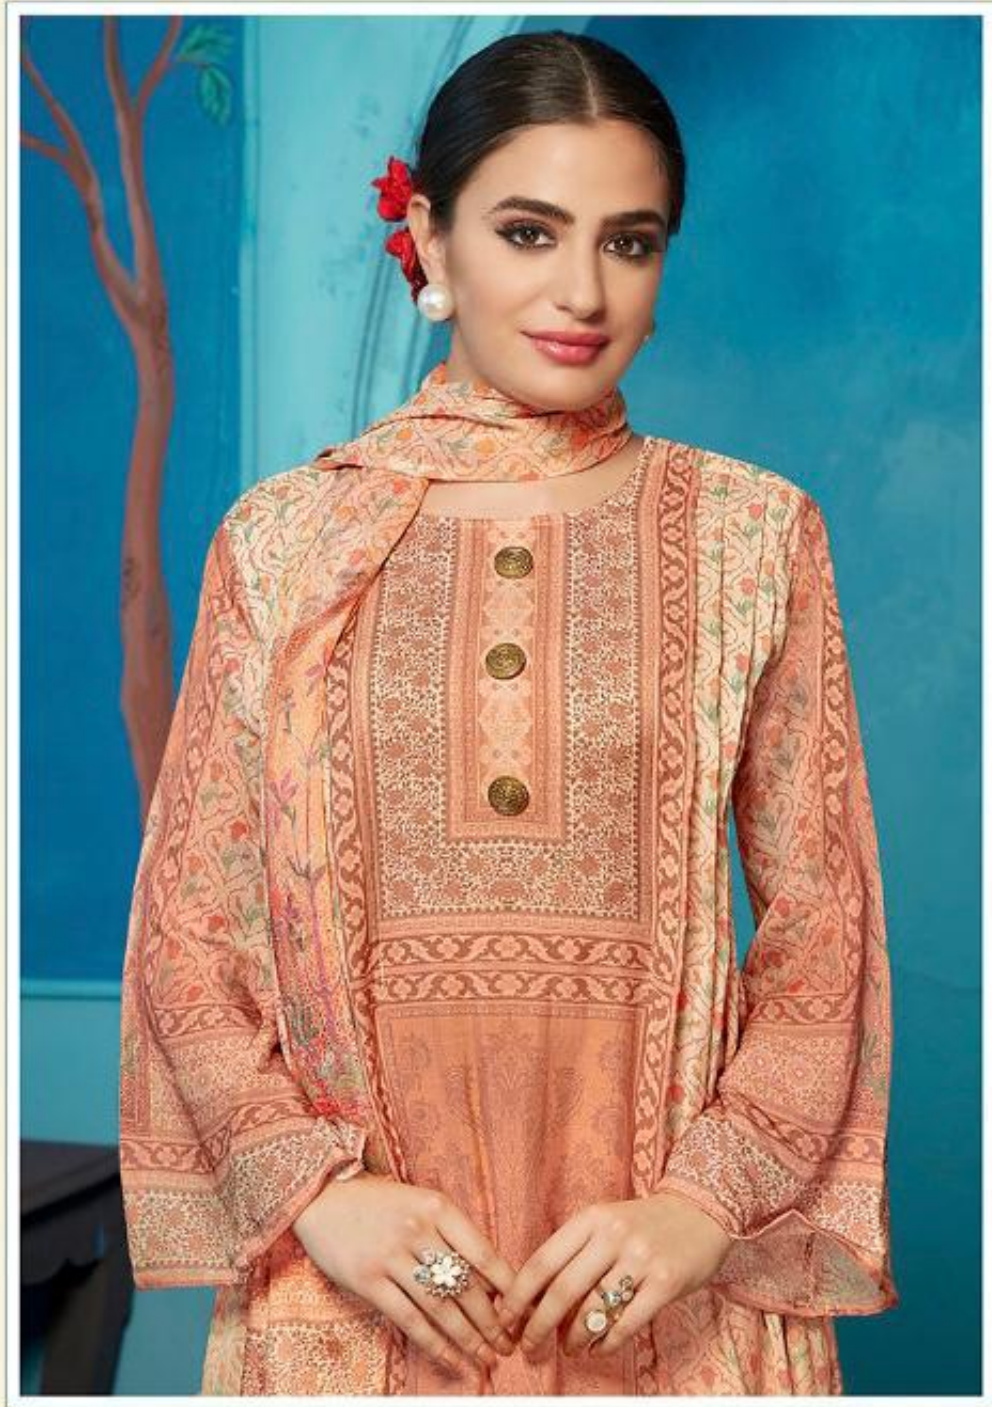

RANI EXPORT™

ROMAN

RANI EXPORT™

Remember there is a world of  
style with a touch  
of slight femininity

BEAUTY

D.NO. 968

ROYAL SPLASH

D.NO. 969

Enjoy the spectacular design on gripping colour that brings cream to your personality.

RANI EXPORT™

RANI EXPORT™

D.NO.972

Experience sheer bliss in embroidered  
fabrics with a touch  
of delightful warm colours.