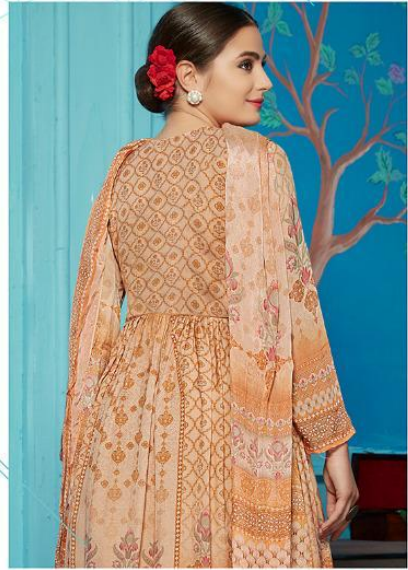

Enjoy the spectacular design on gripping colour that brings cream to your personality.

RANI EXPORT™

RANI EXPORT™

D.NO.972

Experience sheer bliss in embroidered  
fabrics with a touch  
of delightful warm colours.

# ROYAL SPLASH

D.NO 974

Enjoy the spectacular design on gripping colour that brings green to your personality.

RANI EXPORT™

BEAUTY

D.NO. 975

Experience sheer bliss in embroidered fabric with a touch of delightful warm colours

BEAUTY

D.NO.968

D.NO.969

D.NO.970

D.NO.971

D.NO.972

D.NO.973

D.NO.974