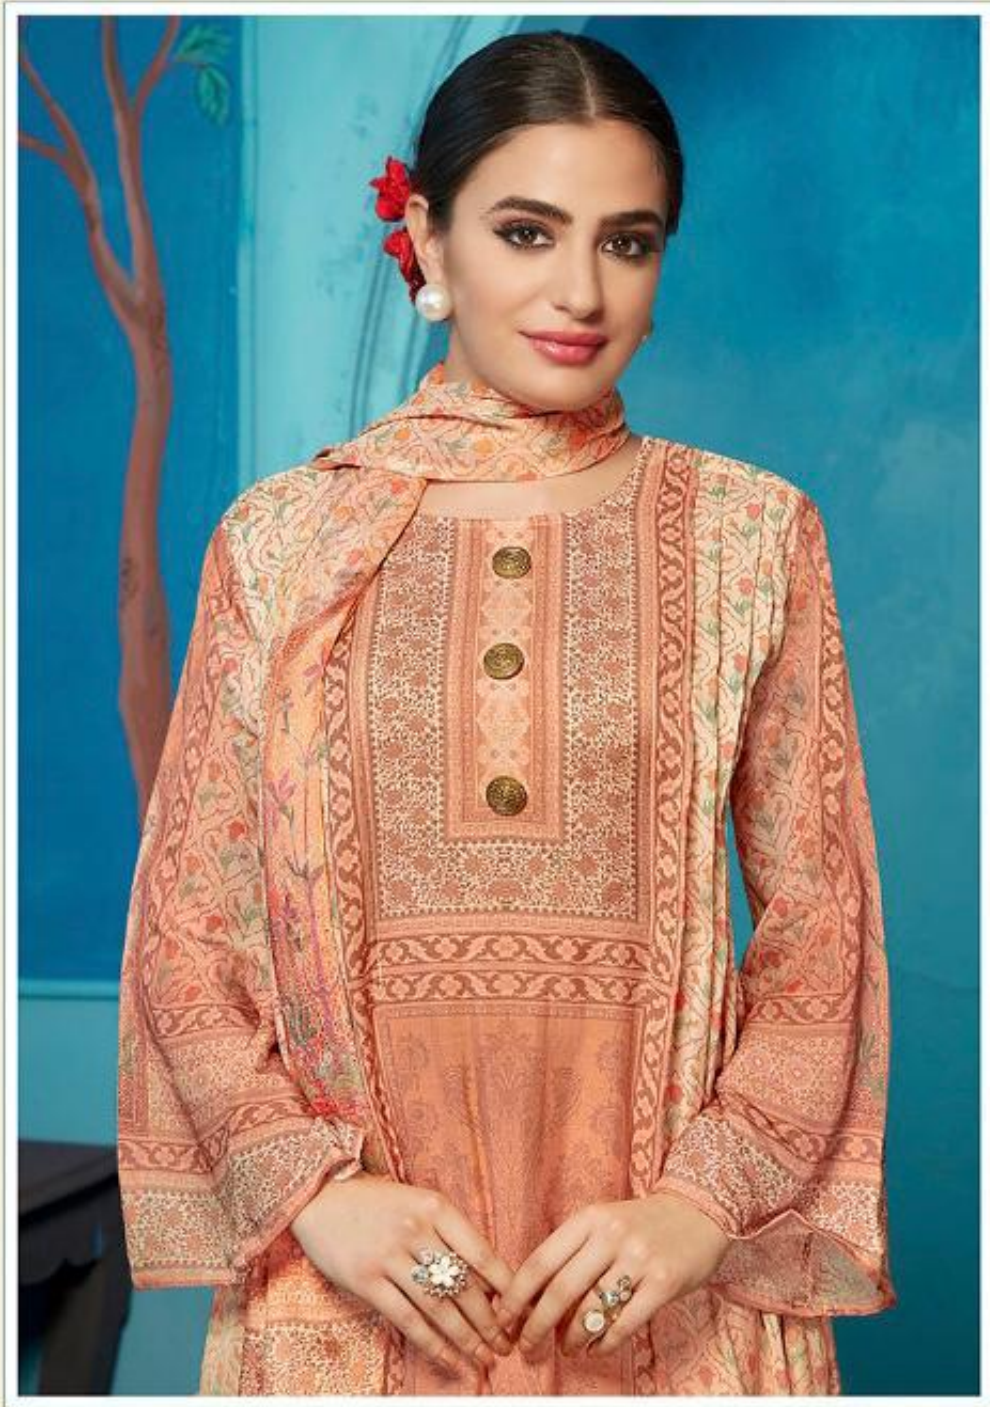

RANI EXPORT™

ROMAN

RANI EXPORT™

Remember there is a world of beauty  
Many with a touch  
of slight femininity

BEAUTY

D.NO. 968

ROYAL SPLASH

D.NO. 969

Enjoy the spectacular design on gripping colour that brings cream to your personality.

RANI EXPORT™

Experience sheer bliss in embroidered  
fabrics with a touch  
of delightful warm colours.

BEAUTY

RANI EXPORT™