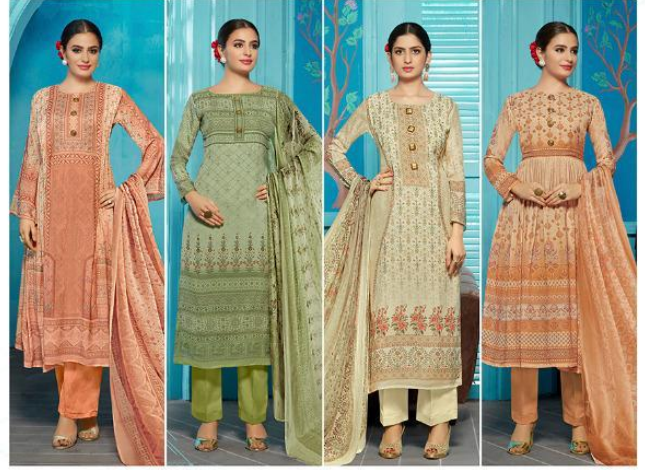

RANI EXPORT™

ROMAN

RANI EXPORT™

Remember there is a world of  
style with a touch  
of slight femininity

BEAUTY

D.NO. 968

ROYAL SPLASH

D.NO. 969

# ROYAL SPLASH

D.NO 974

Enjoy the spectacular design on gripping colour that brings green to your personality.

RANI EXPORT™

BEAUTY

D.NO. 975

Experience sheer bliss in embroidered fabric with a touch of delightful warm colours

BEAUTY

D.NO.968

D.NO.969

D.NO.970

D.NO.971

D.NO.972

D.NO.973

D.NO.974