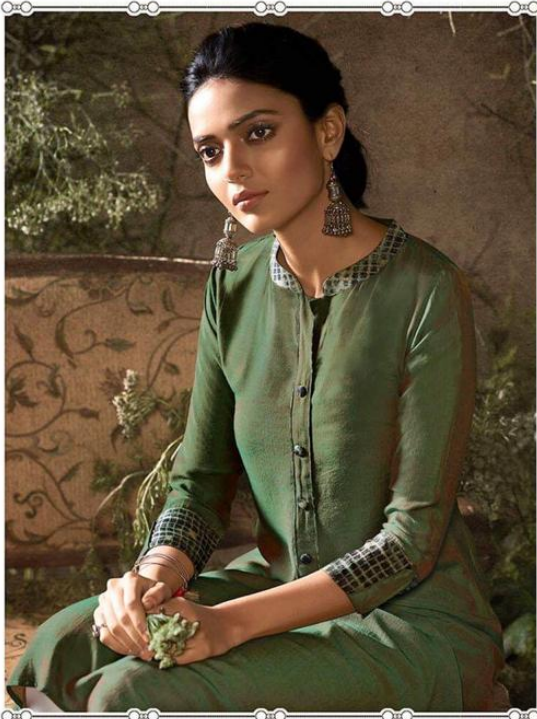

*Om Lex*<sup>®</sup>  
REFINING ETHNICITY

**LIZE**

Om Lex  
REVOLUTION IN FASHION

392

Om Lex  
DESIGNER'S PROMISE

396

391

392

393

394

395

396

**Omtex**  
REFINING ETHNICITY

**LIZE**

TUNICS

D.NO	PRODUCT NAME	DESCRIPTION	RATE
391	LIZE	TOP: RABIA SILK WITH POCKET	585/-
392	LIZE	TOP: RABIA SILK WITH POCKET	585/-
393	LIZE	TOP: RABIA SILK WITH POCKET	585/-
394	LIZE	TOP: RABIA SILK WITH POCKET	585/-
395	LIZE	TOP: RABIA SILK WITH POCKET	585/-
396	LIZE	TOP: RABIA SILK WITH POCKET	585/-