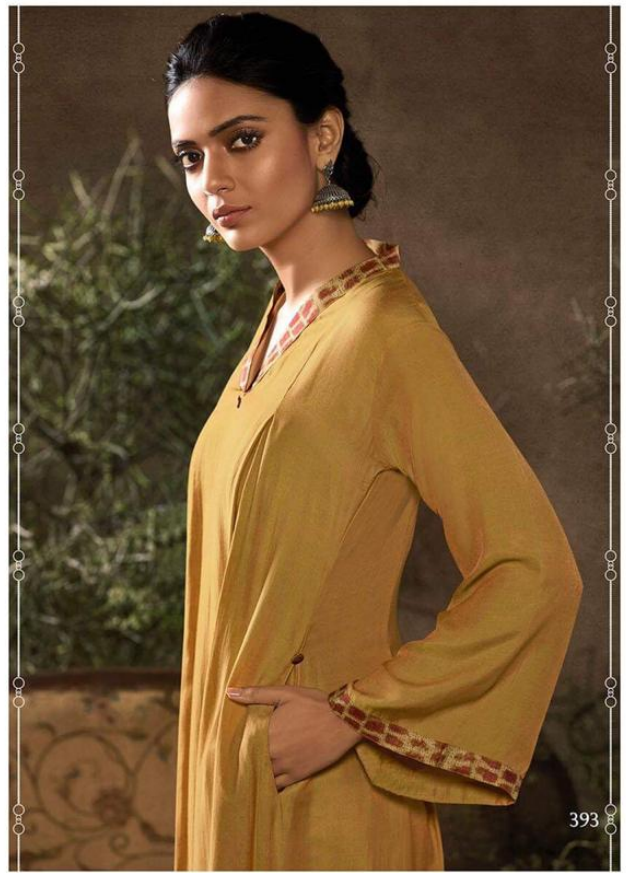

*Om Lex*<sup>®</sup>  
REFINING ETHNICITY

**LIZE**

Om Lex  
REVOLUTION IN FASHION

392

Om Lex  
DESIGNER'S PROMISE

396

391

392

393

394

395

396

**Omtex**  
REFINING ETHNICITY

**LIZE**

TUNICS

D.NO	PRODUCT NAME	DESCRIPTION	RATE
391	LIZE	TOP: RABIA SILK WITH POCKET	585/-
392	LIZE	TOP: RABIA SILK WITH POCKET	585/-
393	LIZE	TOP: RABIA SILK WITH POCKET	585/-
394	LIZE	TOP: RABIA SILK WITH POCKET	585/-
395	LIZE	TOP: RABIA SILK WITH POCKET	585/-
396	LIZE	TOP: RABIA SILK WITH POCKET	585/-