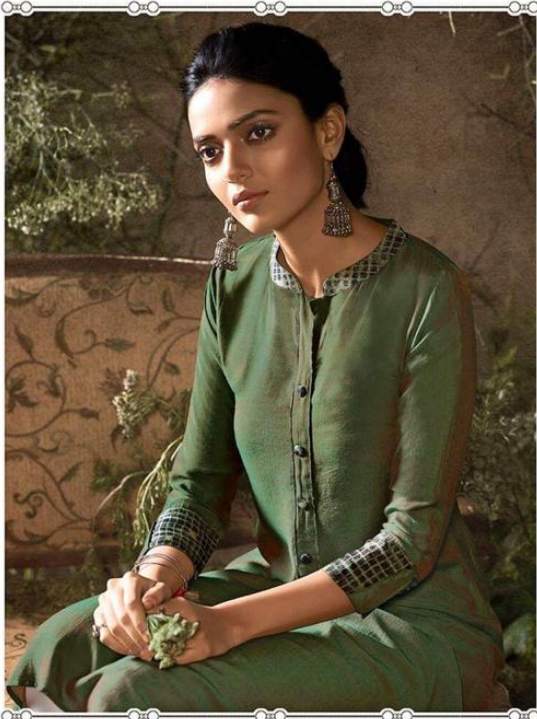

Om Lex
REVOLUTION IN FASHION

392