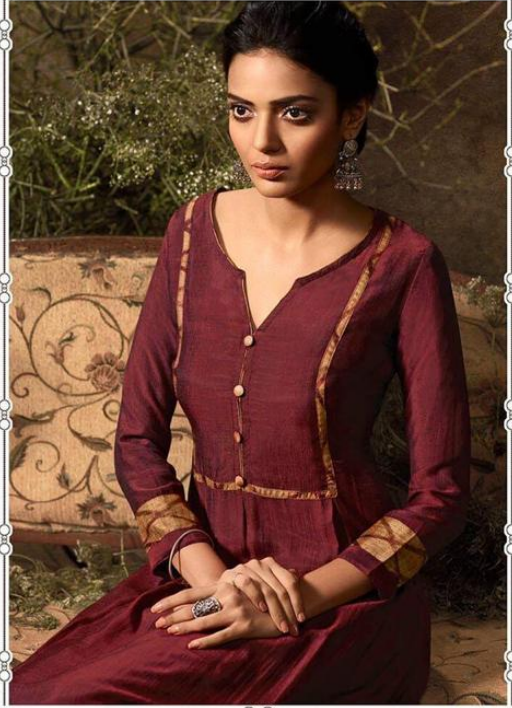

Om Lex
DESIGNER & BRAND

396