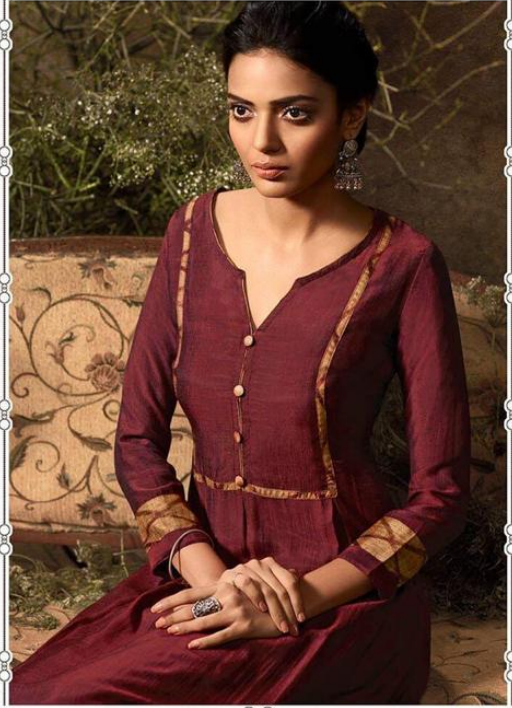

*Om Lex*<sup>®</sup>  
REFINING ETHNICITY

**LIZE**

Om Lex  
REVOLUTION IN FASHION

392

Om Lex  
DESIGNER'S PROMISE

396

391

392

393

394

395

396

**Omtex**  
REFINING ETHNICITY

**LIZE**

TUNICS

D.NO	PRODUCT NAME	DESCRIPTION	RATE
391	LIZE	TOP: RABIA SILK WITH POCKET	585/-
392	LIZE	TOP: RABIA SILK WITH POCKET	585/-
393	LIZE	TOP: RABIA SILK WITH POCKET	585/-
394	LIZE	TOP: RABIA SILK WITH POCKET	585/-
395	LIZE	TOP: RABIA SILK WITH POCKET	585/-
396	LIZE	TOP: RABIA SILK WITH POCKET	585/-