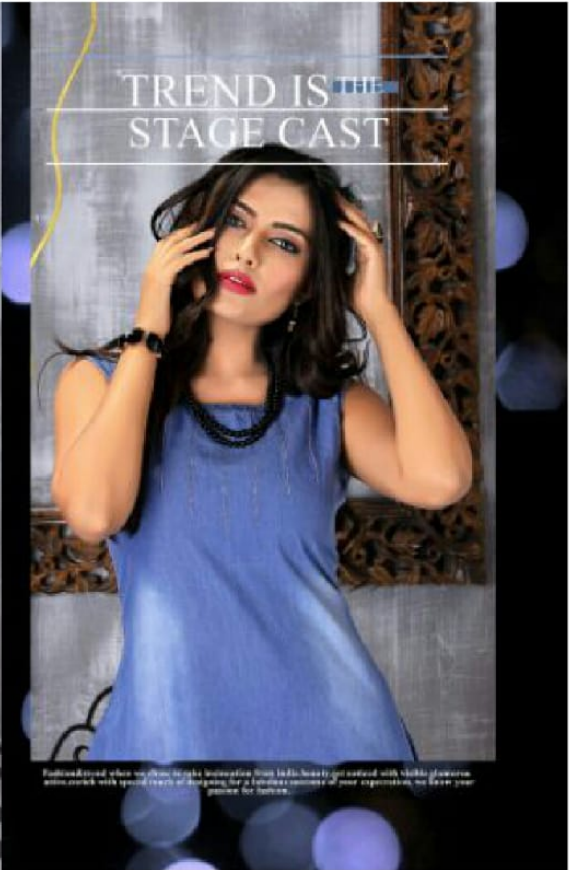

Princess™

*Mora*  
*Denim-cad*

**M.L.XL**  
**Fab-Heavy Denim**

# THE CLASSY FABULOUS

an exciting line being showcased and we constantly updating our collection with new arrivals of the latest designs.

Princess™

504

**A RAVING BEAUTY**  
*Fashion is an investment, not a waste. It's not just about the clothes, it's about the attitude.*