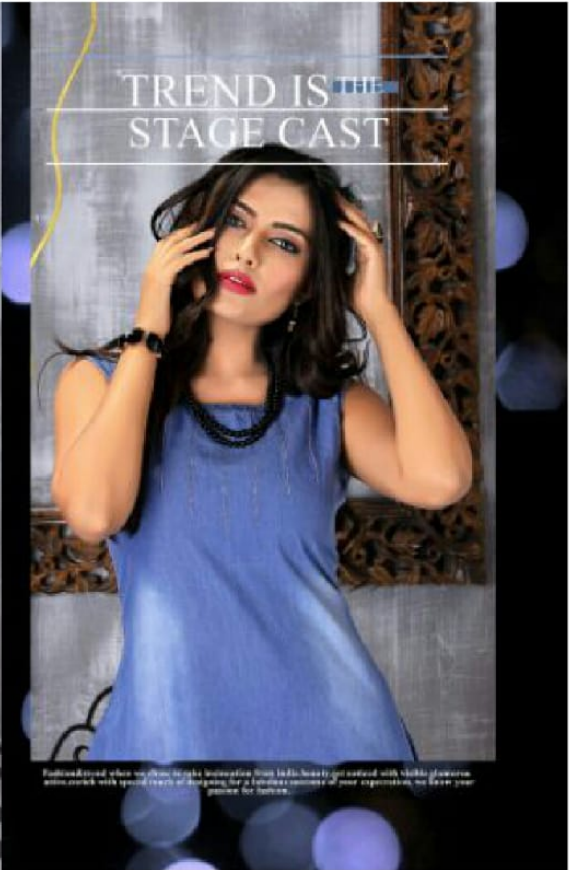

Princess™

Mora
Denim-cad

M.L.XL
Fab-Heavy Denim

THE CLASSY FABULOUS

an exciting new line of clothing and accessories updating our collection with new arrivals of the latest designs.

Princess™

504

A RAVING BEAUTY
Fashion is an investment, not a waste of money. It's not just about the clothes, it's about the attitude.

FAVOURITE

Special attention for style/hairstyle
accessories, combination pattern
with collection colors or shades.

Princess™

Fashion is inspire by youth & nostalgia draws
inspiration from the best of the past