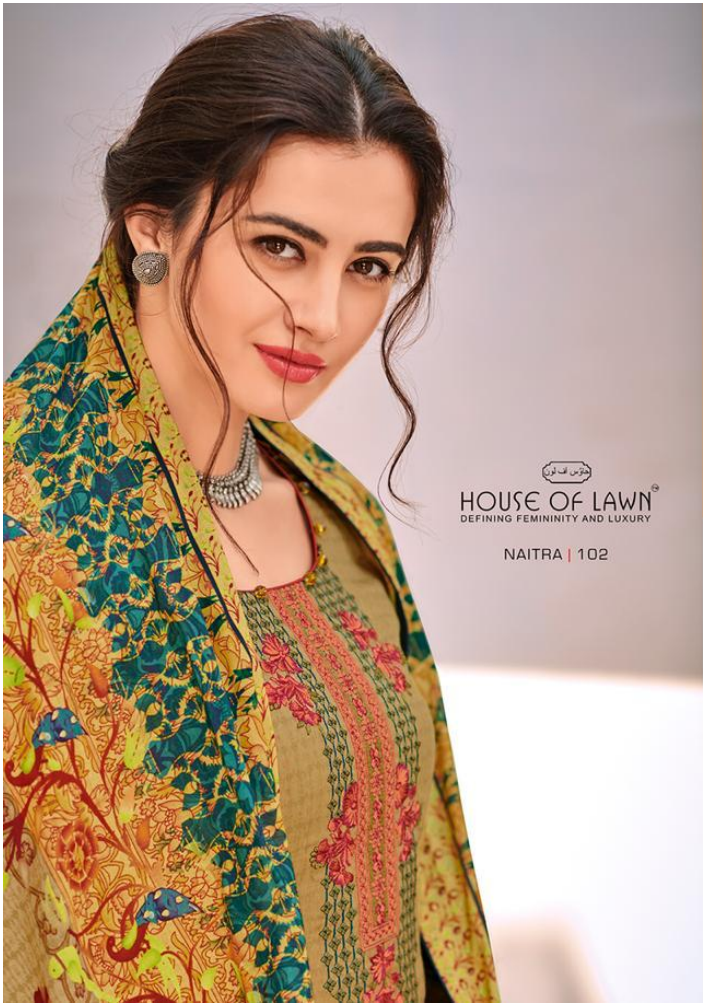

ہاؤس آف لائن

HOUSE OF LAWN®  
DEFINING FEMININITY AND LUXURY

~ NAITRA || नेत्र ~

100% PURE ORIGINAL JAM SATIN WITH HEAVY DESIGNER EMBROIDERY

ہاؤس آف لائن  
HOUSE OF LAWN®  
DEFINING FEMININITY AND LUXURY

NAITRA | 103

NAITRA | 104

NAITRA | 105

HOUSE OF LAWN  
DEFINING FEMININITY AND LUXURY

NAITRA | 107

HOUSE OF LAWN®  
DEFINING FEMININITY AND LUXURY

NAITRA | 109

HOUSE OF LAWN®  
DEFINING FEMININITY AND LUXURY

NAITRA | 110