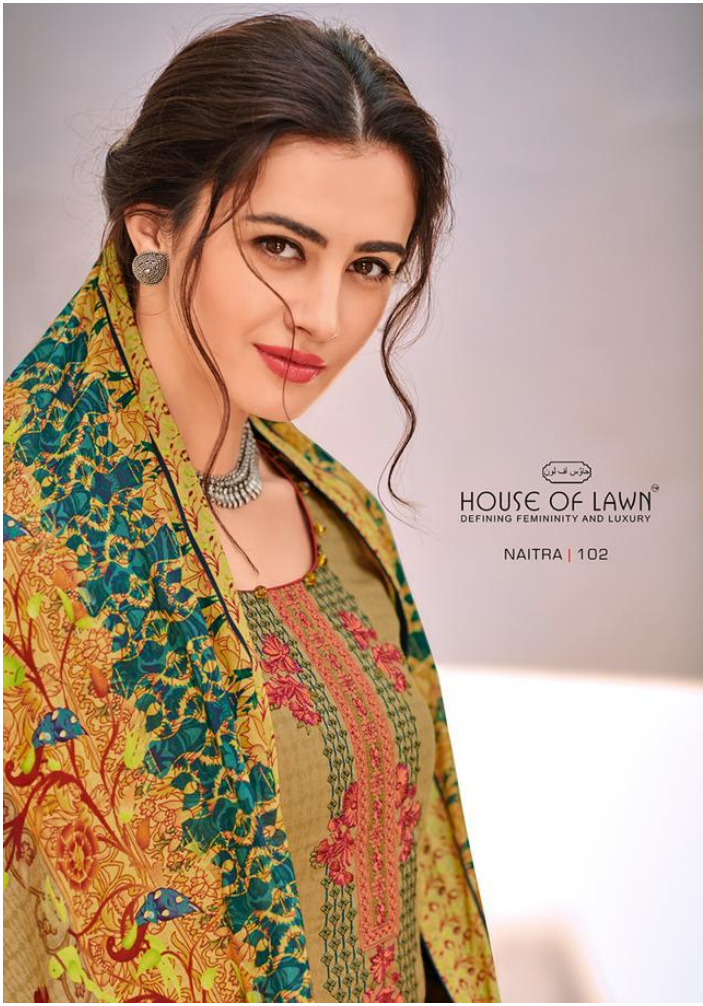

ہاؤس آف لائن

HOUSE OF LAWN®
DEFINING FEMININITY AND LUXURY

~ NAITRA || नेत्र ~

100% PURE ORIGINAL JAM SATIN WITH HEAVY DESIGNER EMBROIDERY

ہاؤس آف لائن
HOUSE OF LAWN®
DEFINING FEMININITY AND LUXURY

NAITRA | 103

NAITRA | 104

NAITRA | 105

HOUSE OF LAWN
DEFINING FEMININITY AND LUXURY

NAITRA | 107

HOUSE OF LAWN®
DEFINING FEMININITY AND LUXURY

NAITRA | 109

HOUSE OF LAWN®
DEFINING FEMININITY AND LUXURY

NAITRA | 110