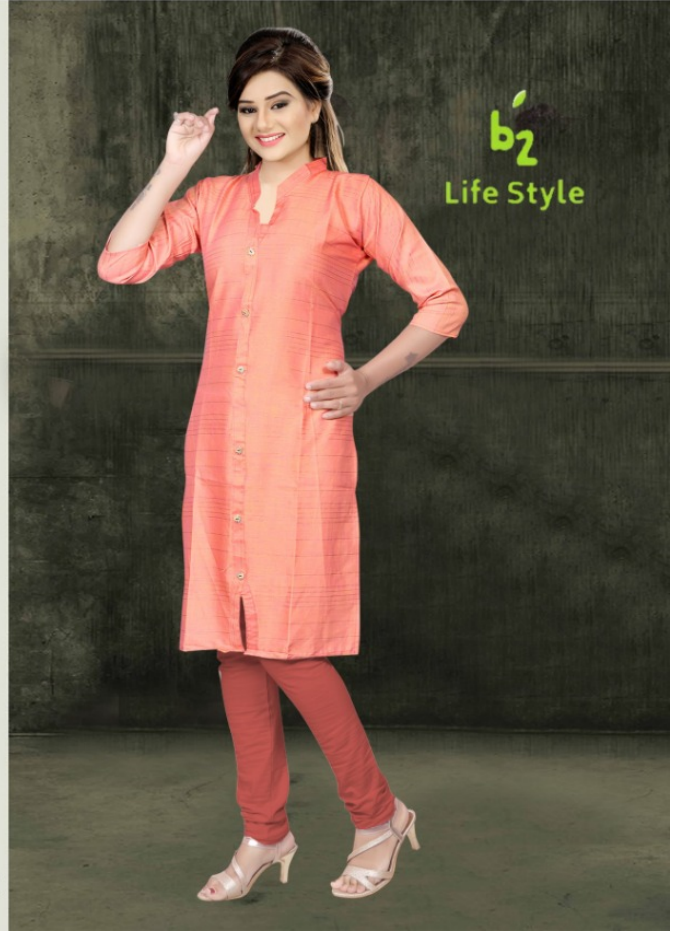

C a s s i c

b₂
Life Style

Sweet spring is your which bring a whole
new range of variety.

D.NO:-1002

D.NO.1001

t h e p e r s o n a l s t y l e

b2
Life Style

C a s s i c

b₂
Life Style

Sweet spring is your which bring a whole
new range of variety.

D.NO:-1002

D.NO:-1003

C l a s s i c power fa with the

b2
Life Style

D.NO:-1004

Style is an
expression