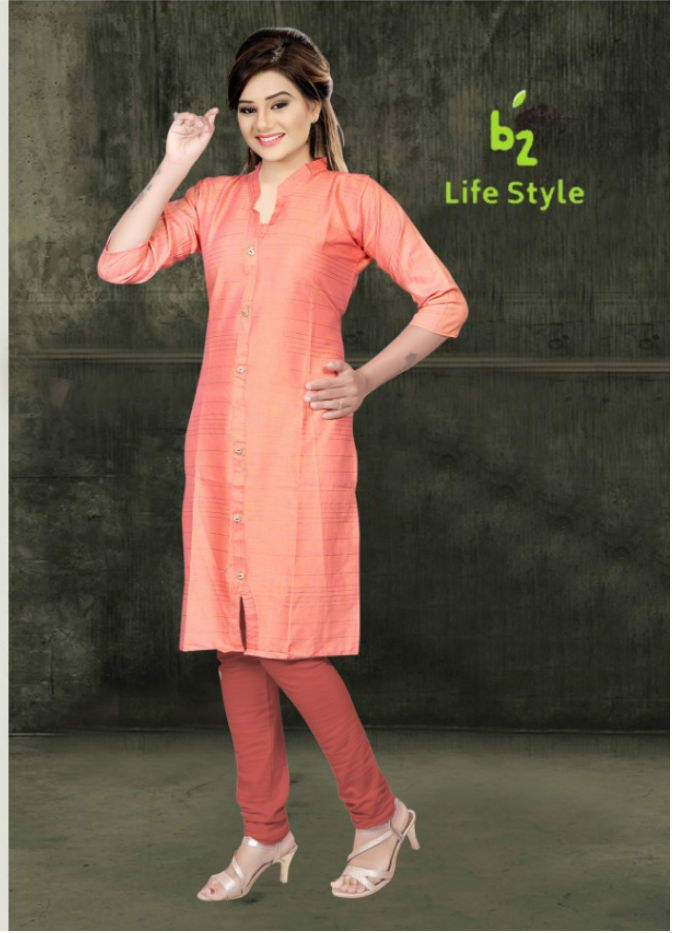

C a s s i c

b₂
Life Style

Sweet spring is your which bring a whole
new range of variety.

D.NO:-1002

D.NO.1001

t h e p e r s o n a l s t y l e

b₂
Life Style

C a s s i c

b₂
Life Style

Sweet spring is your which bring a whole
new range of variety.

D.NO:-1002

D.NO:-1003

C l a s s i c power fa with the

b2
Life Style

D.NO:-1004

Style is an
expression