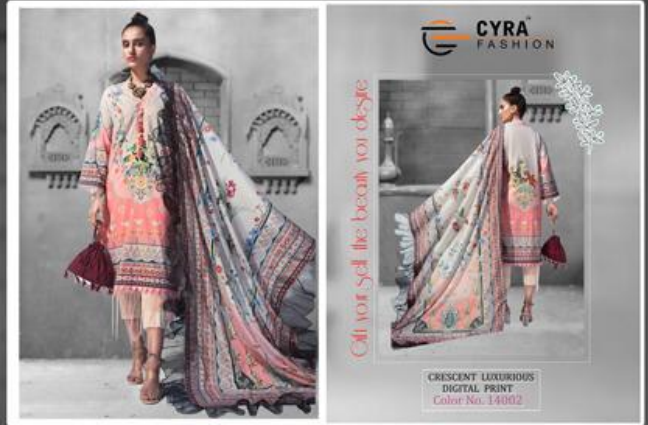

**CRESCENT LUXURIOUS
DIGITAL PRINT**

 **CYRA**TM
FASHION

THE ART OF DESIGNING LUXURY STYLE...

CRESCENT LUXURIOUS
DIGITAL PRINT
Color No. 14001

CYRATM
FASHION

Gift your self the beauty you desire

CRESCENT LUXURIOUS
DIGITAL PRINT
Color No. 14002

 **CYRA**
FASHION

Fashion comes to embellishment and comfort with us...

CRESCENT LUXURIOUS
DIGITAL PRINT
Color No. 14003

 **CYRA**[™]
FASHION

Giving a whole new meaning to,
tradition with our remarkable designs...

CRESCENT LUXURIOUS
DIGITAL PRINT
Color No. 14004

Color No. 14001

Color No. 14002

Color No. 14003

Color No. 14004

CYRATM
FASHION

**CRESCENT LUXURIOUS
DIGITAL PRINT**

D.No.	Top	Bottom	Duptta
14001	MuSlin Silk Cotton With Patch Work And Hand Work	Lawn Cotton	Digital Print
14002	MuSlin Silk Cotton With Patch Work And Hand Work	Lawn Cotton	Digital Print
14003	MuSlin Silk Cotton With Patch Work And Hand Work	Lawn Cotton	Digital Print
14004	MuSlin Silk Cotton With Patch Work And Hand Work	Lawn Cotton	Digital Print