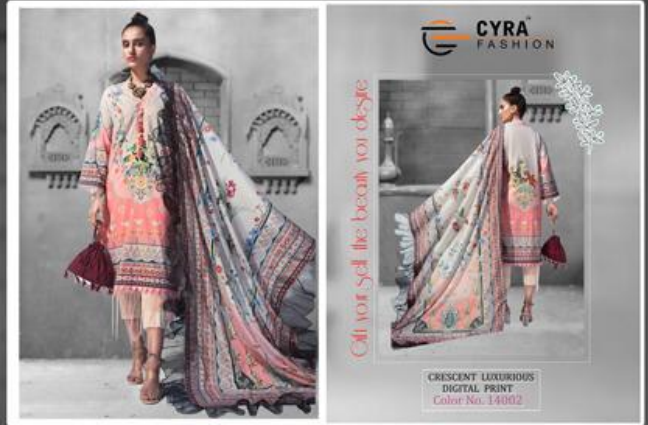

**CRESCENT LUXURIOUS
DIGITAL PRINT**

 **CYRA**TM
FASHION

THE ART OF DESIGNING LUXURY STYLE...

CRESCENT LUXURIOUS
DIGITAL PRINT
Color No. 14001

CYRATM
FASHION

Gift your self the beauty you desire

CRESCENT LUXURIOUS
DIGITAL PRINT
Color No. 14002

 **CYRA**TM
FASHION

Fashion comes to embellishment and comfort with us...

CRESCENT LUXURIOUS
DIGITAL PRINT
Color No. 14003

 **CYRA**[™]
FASHION

Giving a whole new meaning to,
tradition with our remarkable designs...

CRESCENT LUXURIOUS
DIGITAL PRINT
Color No. 14004

Color No. 14001

Color No. 14002

Color No. 14003

Color No. 14004

CYRATM
FASHION

**CRESCENT LUXURIOUS
DIGITAL PRINT**

D.No.	Top	Bottom	Duptta
14001	MuSlin Silk Cotton With Patch Work And Hand Work	Lawn Cotton	Digital Print
14002	MuSlin Silk Cotton With Patch Work And Hand Work	Lawn Cotton	Digital Print
14003	MuSlin Silk Cotton With Patch Work And Hand Work	Lawn Cotton	Digital Print
14004	MuSlin Silk Cotton With Patch Work And Hand Work	Lawn Cotton	Digital Print