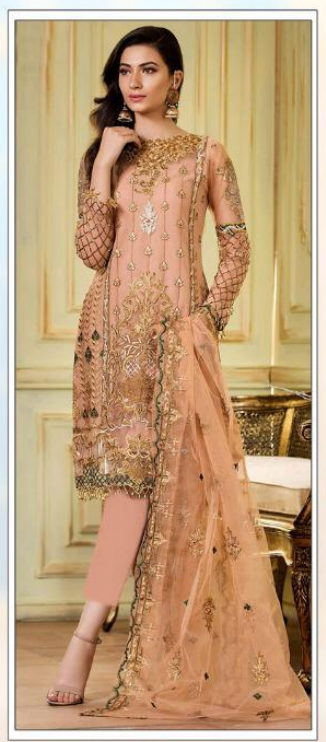

RANGOON

JUVI FASHIONTM

RANGOON

D.No. 40001

JUVI FASHIONTM

RANGOON

D.No. 40002

JUVI FASHIONTM

RANGOON

D.No. 40003

JUVI FASHIONTM

RANGOON

D.No. 40004

JUVI FASHIONTM

RANGOON
D.No. 40005

40001

40002

40003

40004

40005

TM

 JUVI FASHION
RANGOON

D.No.	TOP	BOTTOM	DUPATTA
42001	FOX GEORGETTE (WITH SANTOON INNER)	SANTTON	NAJMEEN EMBROIDERY WORK
42002	FOX GEORGETTE (WITH SANTOON INNER)	SANTTON	NAJMEEN EMBROIDERY WORK
42003	FOX GEORGETTE (WITH SANTOON INNER)	SANTTON	NAJMEEN EMBROIDERY WORK
42004	FOX GEORGETTE (WITH SANTOON INNER)	SANTTON	NAJMEEN EMBROIDERY WORK
42005	FOX GEORGETTE (WITH SANTOON INNER)	SANTTON & NET EMBROIDERY WORK	NAJMEEN EMBROIDERY WORK