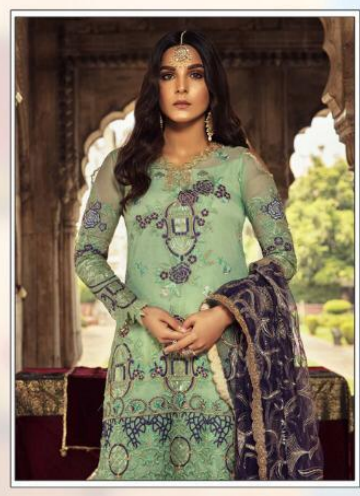

RANGOON

D.No. 40003

JUVI FASHIONTM

RANGOON

D.No. 40004

JUVI FASHIONTM

RANGOON
D.No. 40005

40001

40002

40003

40004

40005

TM

 JUVI FASHION
RANGOON

D.No.	TOP	BOTTOM	DUPATTA
42001	FOX GEORGETTE (WITH SANTOON INNER)	SANTTON	NAJMEEN EMBROIDERY WORK
42002	FOX GEORGETTE (WITH SANTOON INNER)	SANTTON	NAJMEEN EMBROIDERY WORK
42003	FOX GEORGETTE (WITH SANTOON INNER)	SANTTON	NAJMEEN EMBROIDERY WORK
42004	FOX GEORGETTE (WITH SANTOON INNER)	SANTTON	NAJMEEN EMBROIDERY WORK
42005	FOX GEORGETTE (WITH SANTOON INNER)	SANTTON & NET EMBROIDERY WORK	NAJMEEN EMBROIDERY WORK