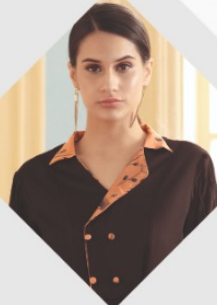

SN|SHUBH<sub>nx</sub>

ANDY

SN | SHUBH<sub>nx</sub>

*Mood*

Some masterpieces define the trend of the era they're born in,  
and the ages that follow. These colours set of time are without compare,  
perfect in perfection, matchless in magnificence

**Fantasia** *Resort*

SN|SHUBH<sub>nx</sub>

EV-1

EV-4

EV-2

EV-5

EV-3

EV-6