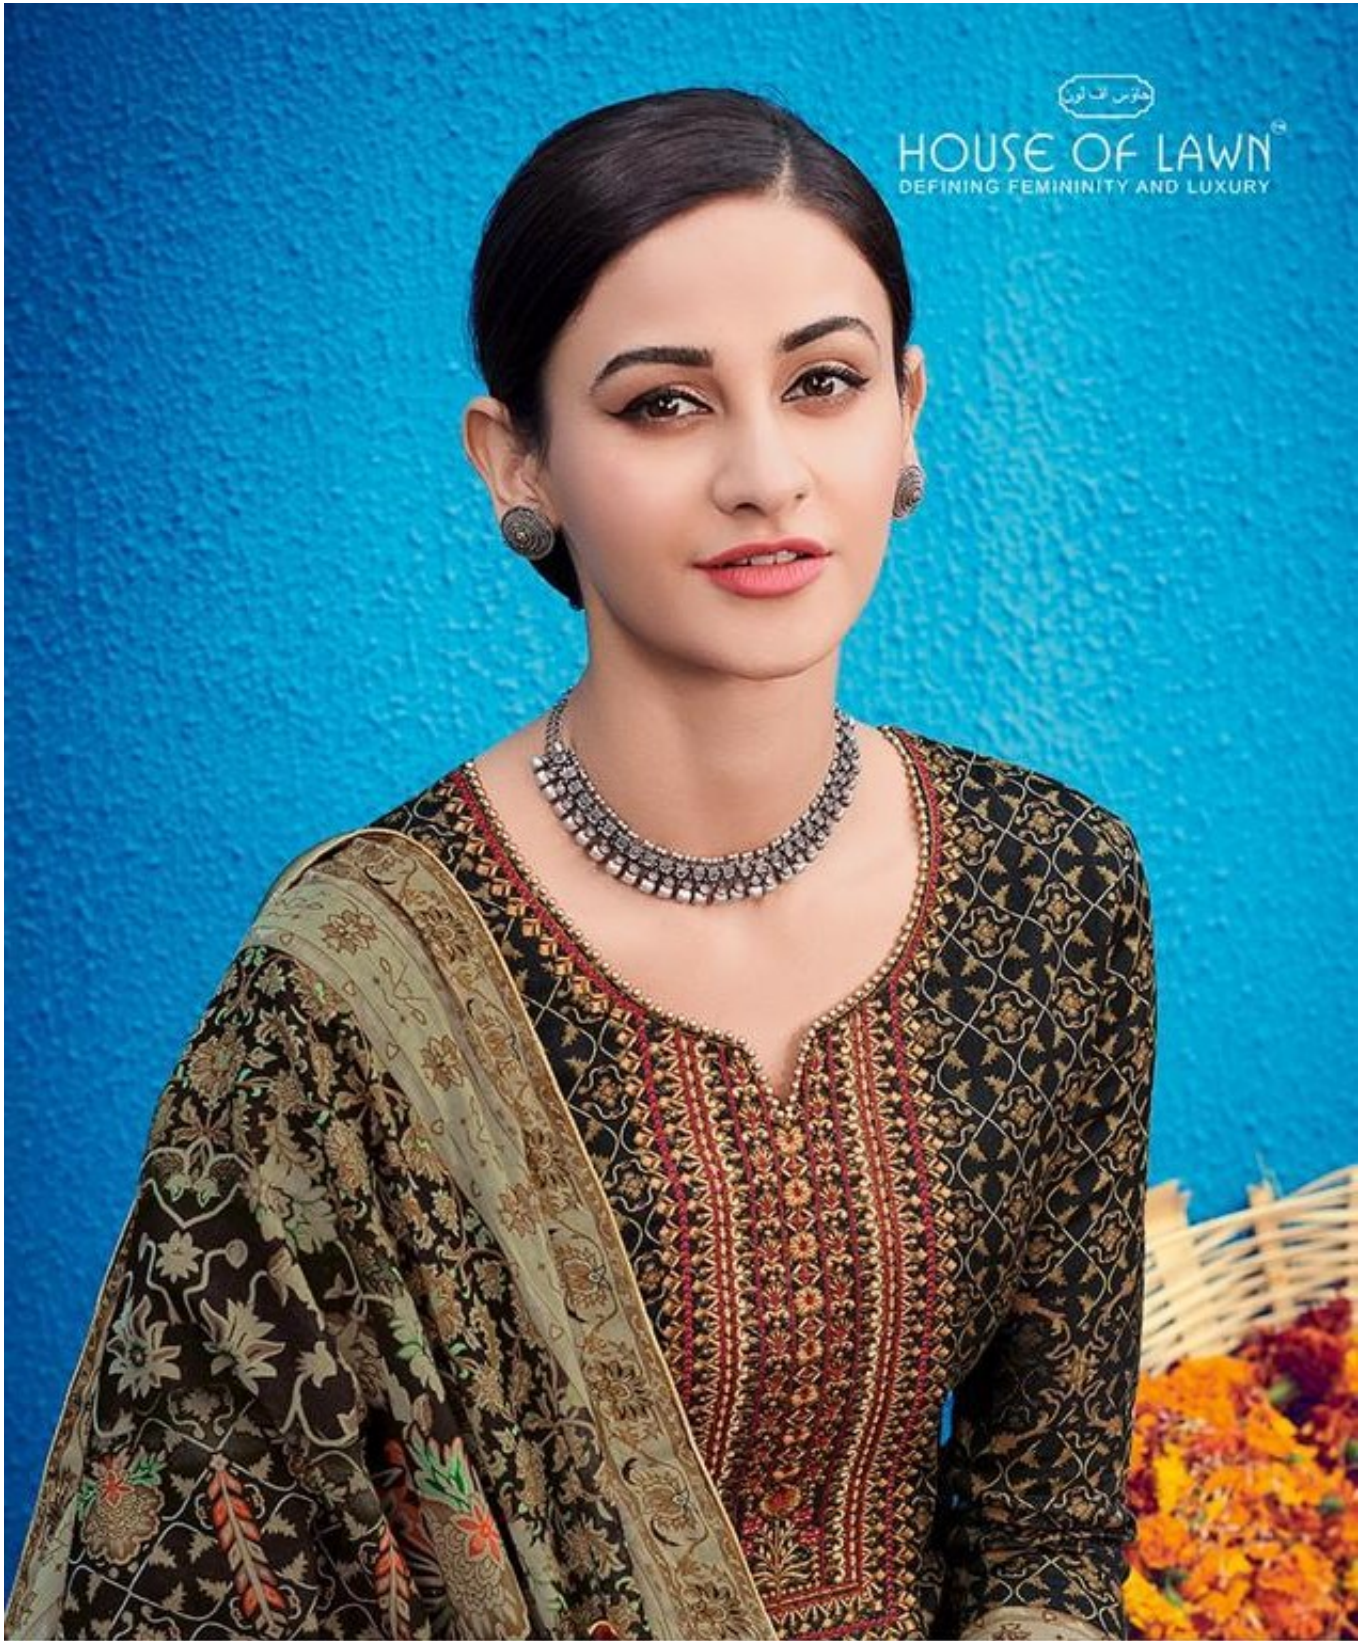

ہاؤس آف لائن

HOUSE OF LAWN<sup>®</sup>  
DEFINING FEMININITY AND LUXURY

~ Raas || रास ~

100% PURE ORIGINAL JAM SATIN WITH BARIK KASHMIRI EMBROIDERY

501

502

503

505

509

504

505

506

510

  
**HOUSE OF LAWN**<sup>®</sup>
  
 DEFINING FEMININITY AND LUXURY

*~ Raas* || रास ~

100% PURE ORIGINAL JAM SATIN WITH BARIK KASHMIRI EMBROIDERY