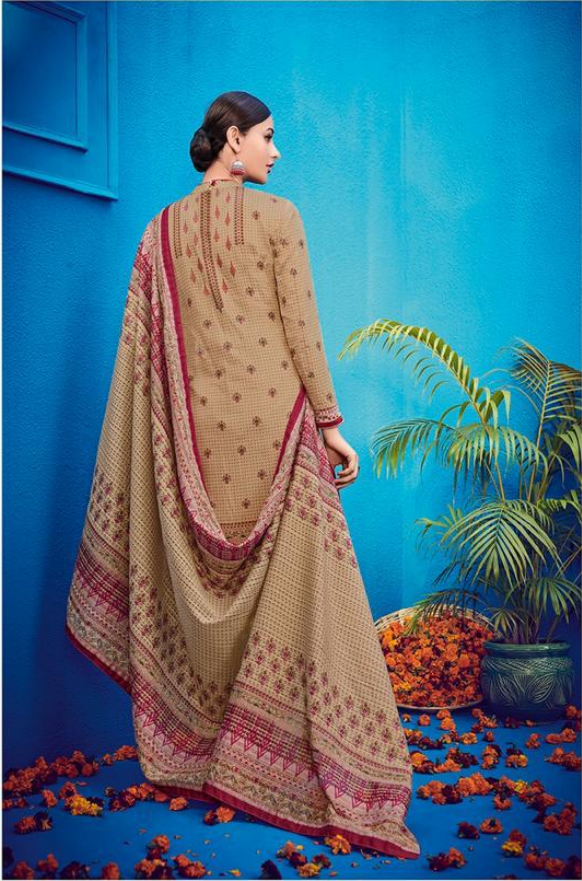

ہاؤس آف لائن

HOUSE OF LAWN<sup>®</sup>  
DEFINING FEMININITY AND LUXURY

~ Raas || रास ~

100% PURE ORIGINAL JAM SATIN WITH BARIK KASHMIRI EMBROIDERY

501

502

503

505

509

504

505

506

510

  
**HOUSE OF LAWN**<sup>®</sup>
  
 DEFINING FEMININITY AND LUXURY

~ Raas || रास ~

100% PURE ORIGINAL JAM SATIN WITH BARIK KASHMIRI EMBROIDERY