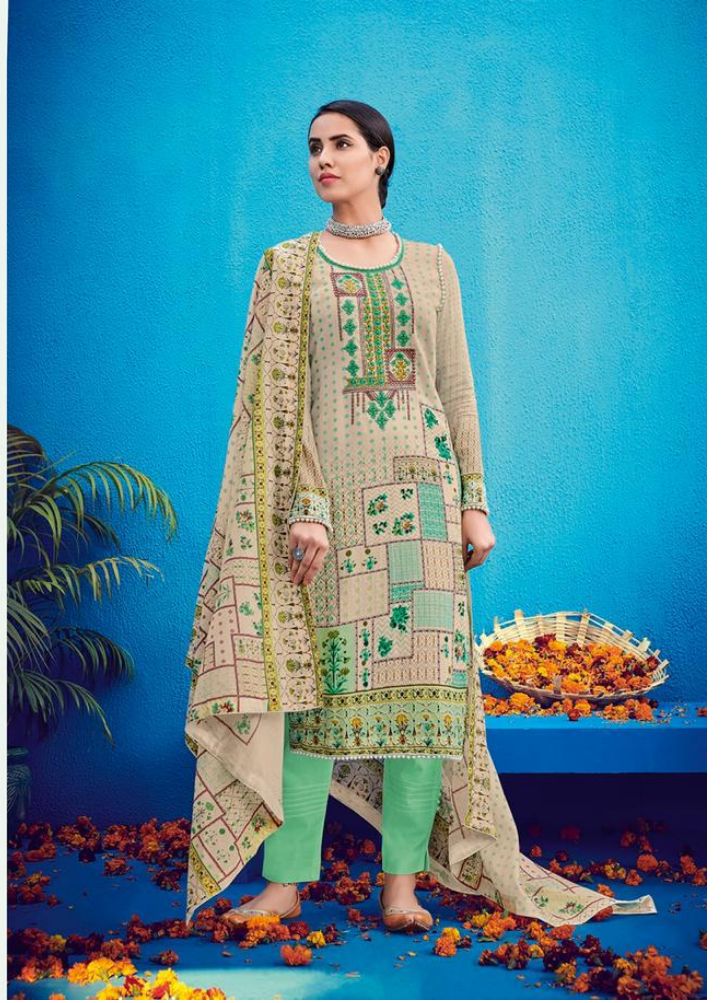

ہاؤس آف لائن

HOUSE OF LAWN<sup>®</sup>  
DEFINING FEMININITY AND LUXURY

~ Raas || रास ~

100% PURE ORIGINAL JAM SATIN WITH BARIK KASHMIRI EMBROIDERY

501

502

503

505

509

504

505

506

510

  
**HOUSE OF LAWN**<sup>®</sup>
  
 DEFINING FEMININITY AND LUXURY

*~ Raas* || रास ~

100% PURE ORIGINAL JAM SATIN WITH BARIK KASHMIRI EMBROIDERY