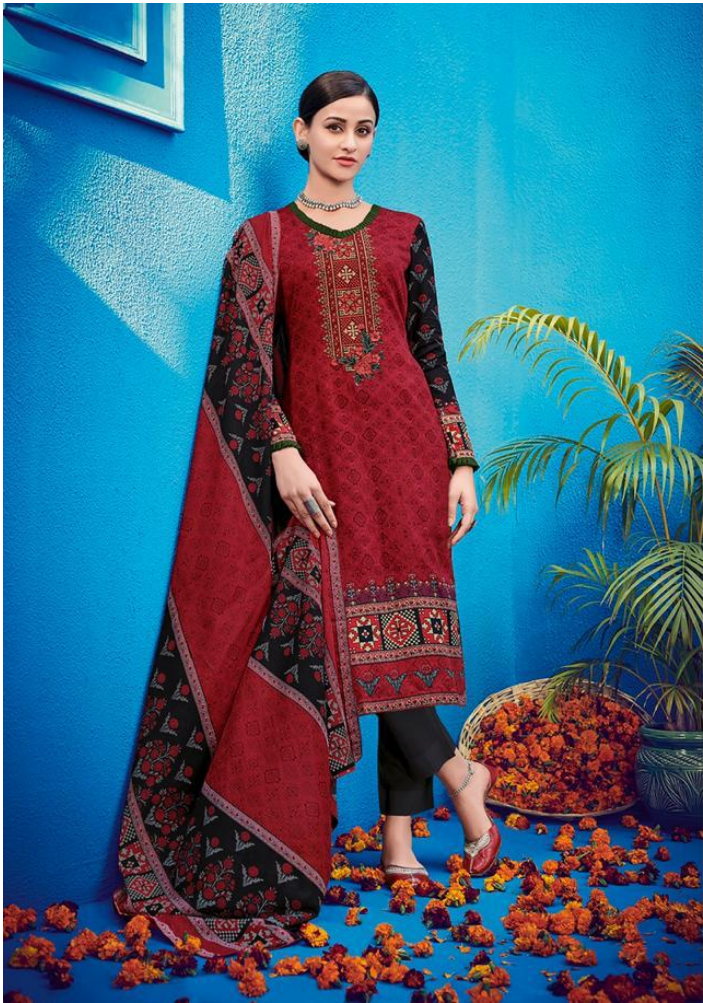

ہاؤس آف لائن

HOUSE OF LAWN®
DEFINING FEMININITY AND LUXURY

~ Raas || रास ~

100% PURE ORIGINAL JAM SATIN WITH BARIK KASHMIRI EMBROIDERY

501

502

503

505

100% PURE ORIGINAL JAM SATIN WITH BARIK KASHMIRI EMBROIDERY