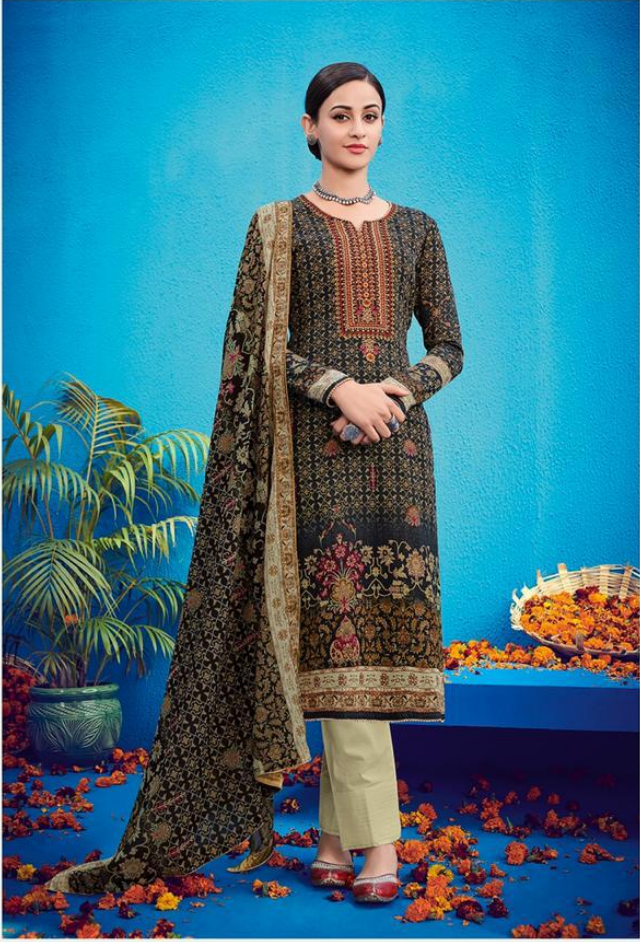

ہاؤس آف لائن

HOUSE OF LAWN®
DEFINING FEMININITY AND LUXURY

~ Raas || रास ~

100% PURE ORIGINAL JAM SATIN WITH BARIK KASHMIRI EMBROIDERY

501

502

503

505

100% PURE ORIGINAL JAM SATIN WITH BARIK KASHMIRI EMBROIDERY