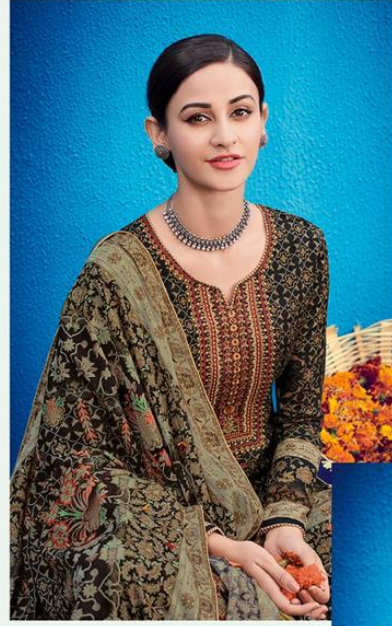

ہاؤس آف لائن

HOUSE OF LAWN®
DEFINING FEMININITY AND LUXURY

~ Raas || रास ~

100% PURE ORIGINAL JAM SATIN WITH BARIK KASHMIRI EMBROIDERY

501

502

503

505

100% PURE ORIGINAL JAM SATIN WITH BARIK KASHMIRI EMBROIDERY