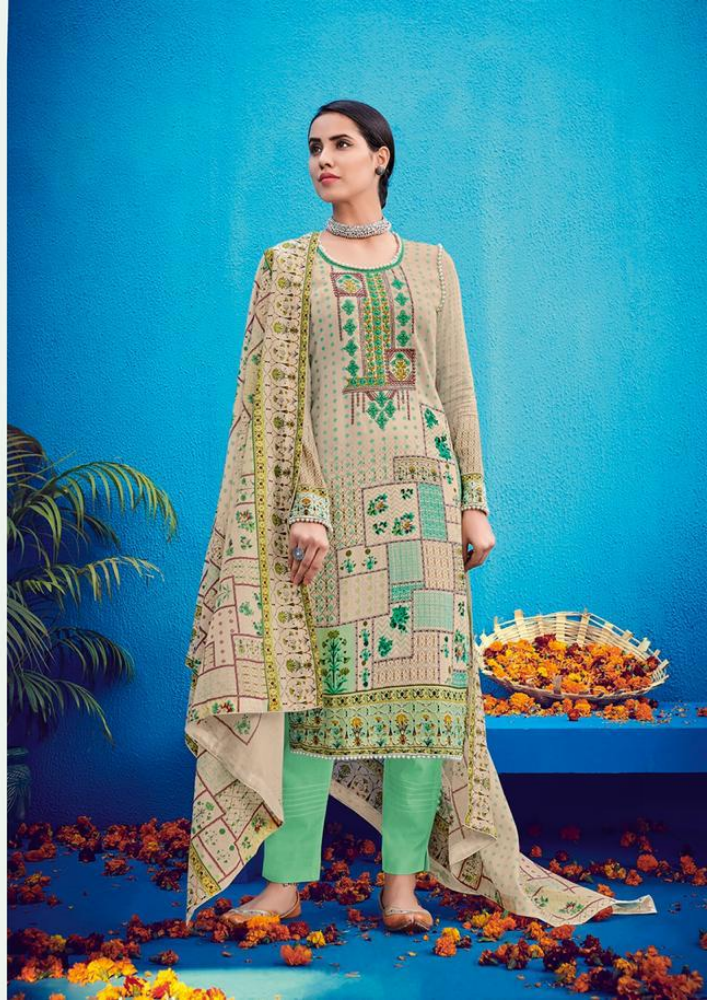

ہاؤس آف لائن

HOUSE OF LAWN<sup>®</sup>  
DEFINING FEMININITY AND LUXURY

~ Raas || रास ~

100% PURE ORIGINAL JAM SATIN WITH BARIK KASHMIRI EMBROIDERY

501

502

503

505

509

504

505

506

510

  
**HOUSE OF LAWN**<sup>®</sup>
  
 DEFINING FEMININITY AND LUXURY

~ Raas || रास ~

100% PURE ORIGINAL JAM SATIN WITH BARIK KASHMIRI EMBROIDERY