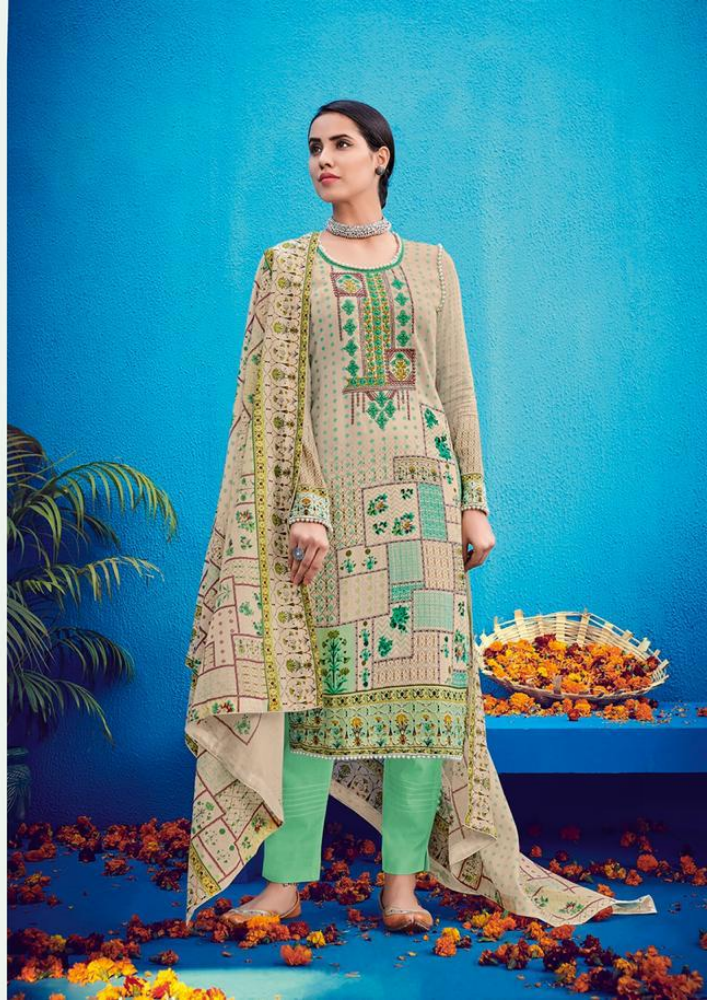

ہاؤس آف لائن

HOUSE OF LAWN®
DEFINING FEMININITY AND LUXURY

~ Raas || रास ~

100% PURE ORIGINAL JAM SATIN WITH BARIK KASHMIRI EMBROIDERY

501

502

503

505

100% PURE ORIGINAL JAM SATIN WITH BARIK KASHMIRI EMBROIDERY