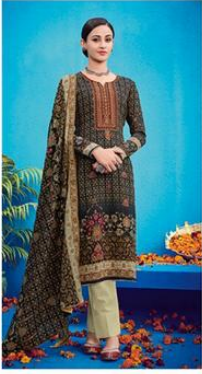

501

HOUSE OF LAWN®

DEFINING FEMININITY AND LUXURY

~ Raas || रास ~

100% PURE ORIGINAL JAM SATIN WITH BARIK KASHMIRI EMBROIDERY