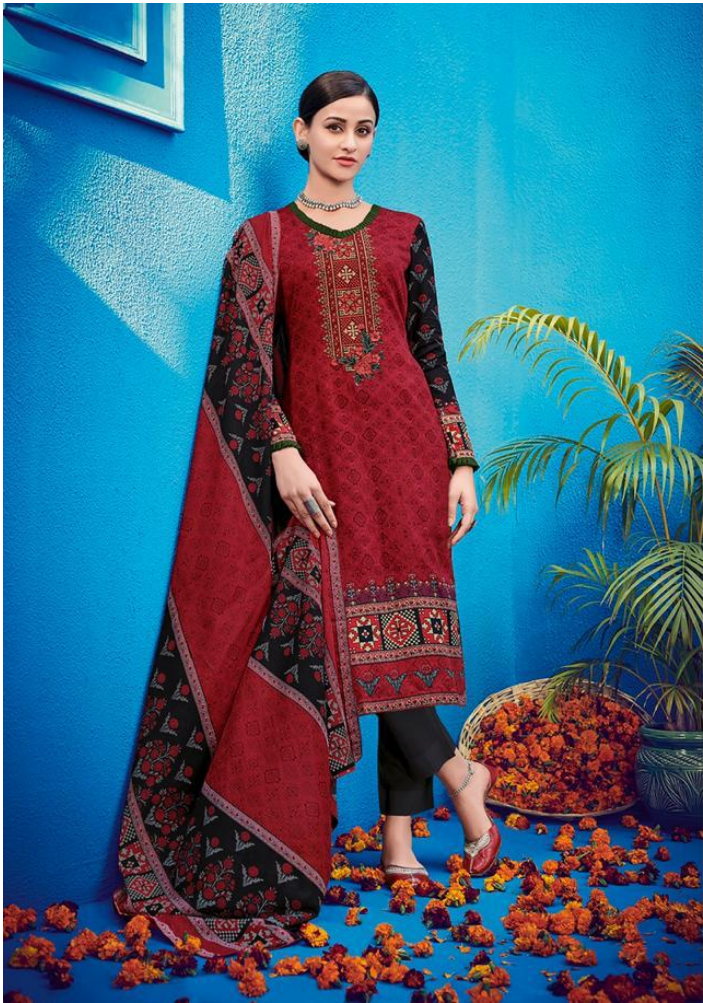

ہاؤس آف لائن

HOUSE OF LAWN<sup>®</sup>  
DEFINING FEMININITY AND LUXURY

~ Raas || रास ~

100% PURE ORIGINAL JAM SATIN WITH BARIK KASHMIRI EMBROIDERY

501

502

503

505

509

504

505

506

510

  
**HOUSE OF LAWN**<sup>®</sup>
  
 DEFINING FEMININITY AND LUXURY

~ Raas || रास ~

100% PURE ORIGINAL JAM SATIN WITH BARIK KASHMIRI EMBROIDERY