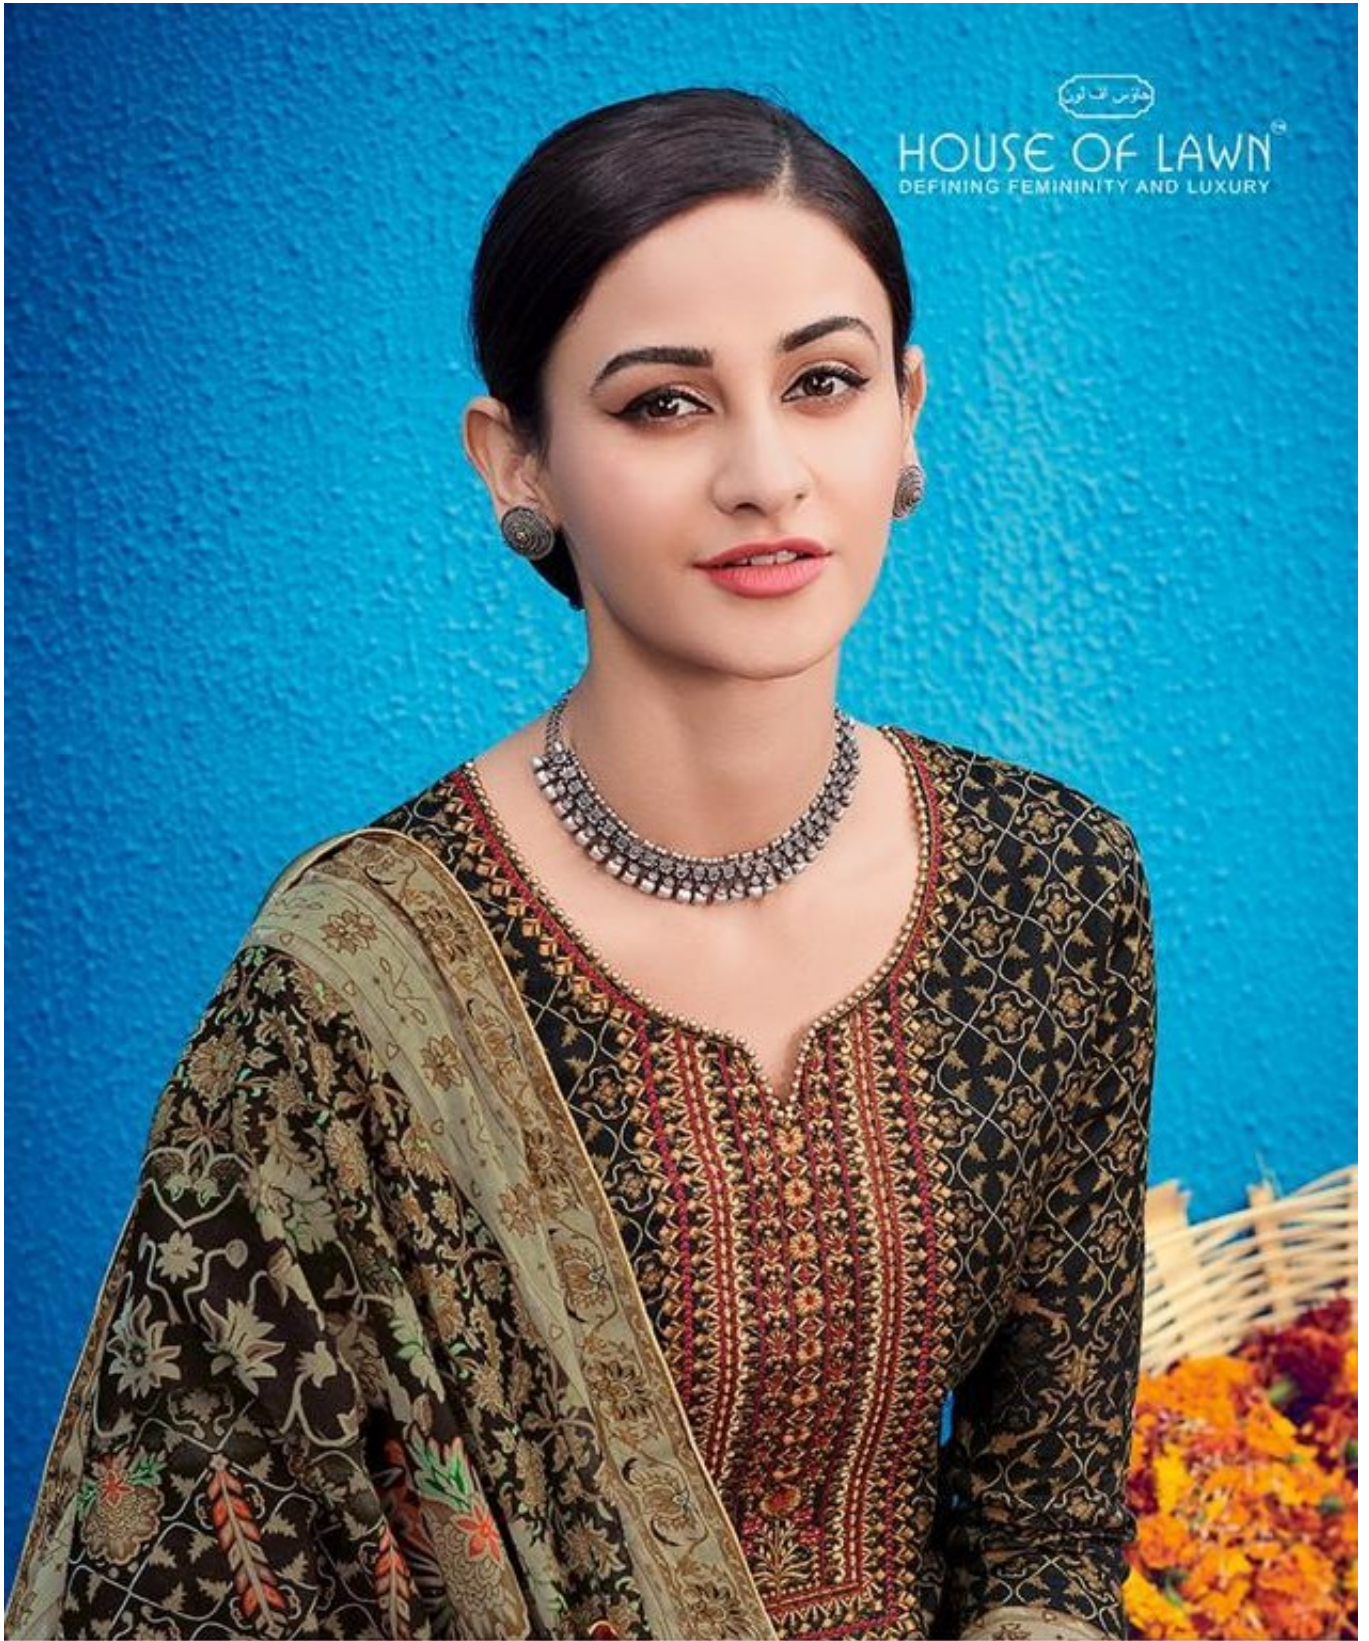

ہاؤس آف لائن

HOUSE OF LAWN<sup>®</sup>  
DEFINING FEMININITY AND LUXURY

~ Raas || रास ~

100% PURE ORIGINAL JAM SATIN WITH BARIK KASHMIRI EMBROIDERY

501

502

503

505

509

504

505

506

510

  
**HOUSE OF LAWN**<sup>®</sup>
  
 DEFINING FEMININITY AND LUXURY

~ Raas || रास ~

100% PURE ORIGINAL JAM SATIN WITH BARIK KASHMIRI EMBROIDERY