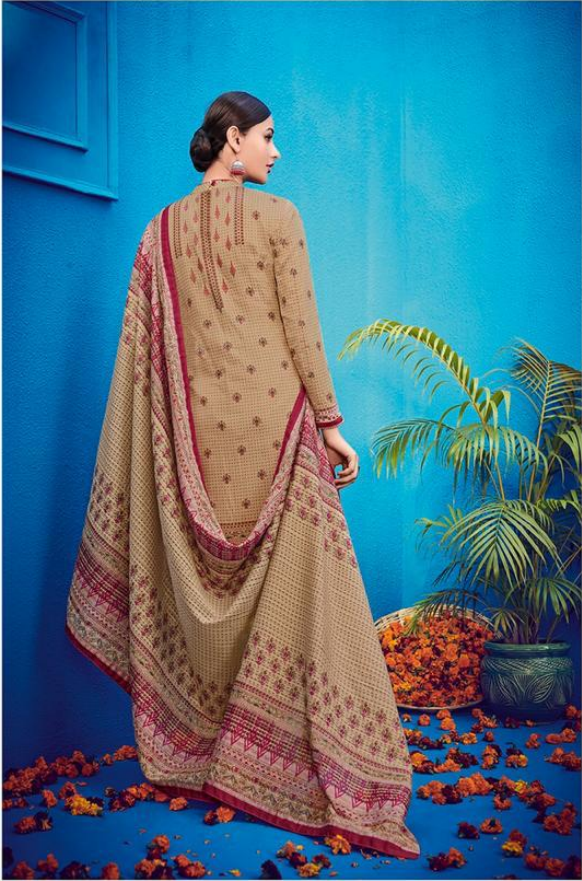

ہاؤس آف لائن

HOUSE OF LAWN<sup>®</sup>  
DEFINING FEMININITY AND LUXURY

~ Raas || रास ~

100% PURE ORIGINAL JAM SATIN WITH BARIK KASHMIRI EMBROIDERY

501

502

503

505

509

504

505

506

510

  
**HOUSE OF LAWN**<sup>®</sup>
  
 DEFINING FEMININITY AND LUXURY

*~ Raas* || रास ~

100% PURE ORIGINAL JAM SATIN WITH BARIK KASHMIRI EMBROIDERY