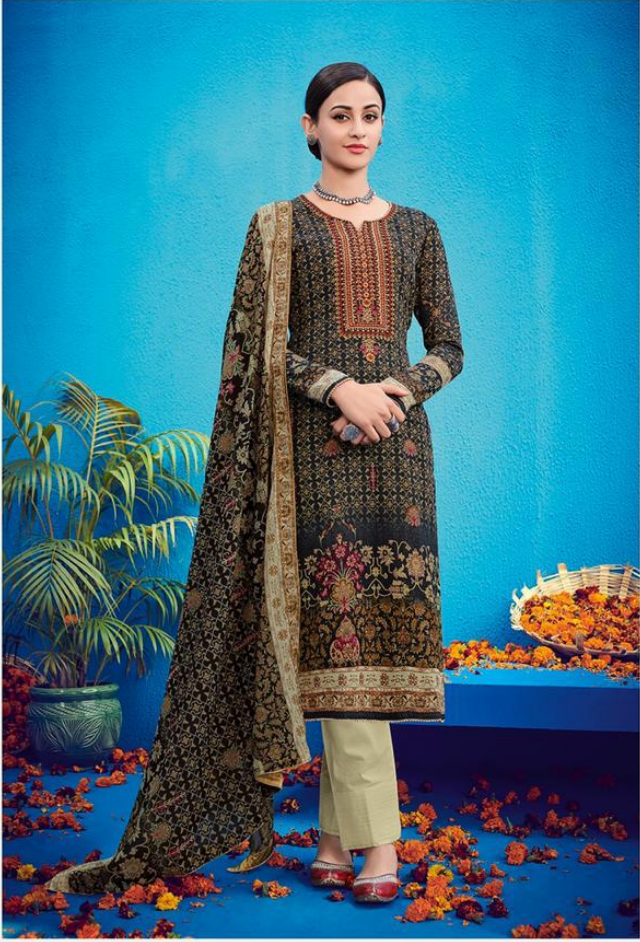

ہاؤس آف لائن

HOUSE OF LAWN<sup>®</sup>  
DEFINING FEMININITY AND LUXURY

~ Raas || रास ~

100% PURE ORIGINAL JAM SATIN WITH BARIK KASHMIRI EMBROIDERY

501

502

503

505

509

504

505

506

510

  
**HOUSE OF LAWN**<sup>®</sup>
  
 DEFINING FEMININITY AND LUXURY

*~ Raas* || रास ~

100% PURE ORIGINAL JAM SATIN WITH BARIK KASHMIRI EMBROIDERY