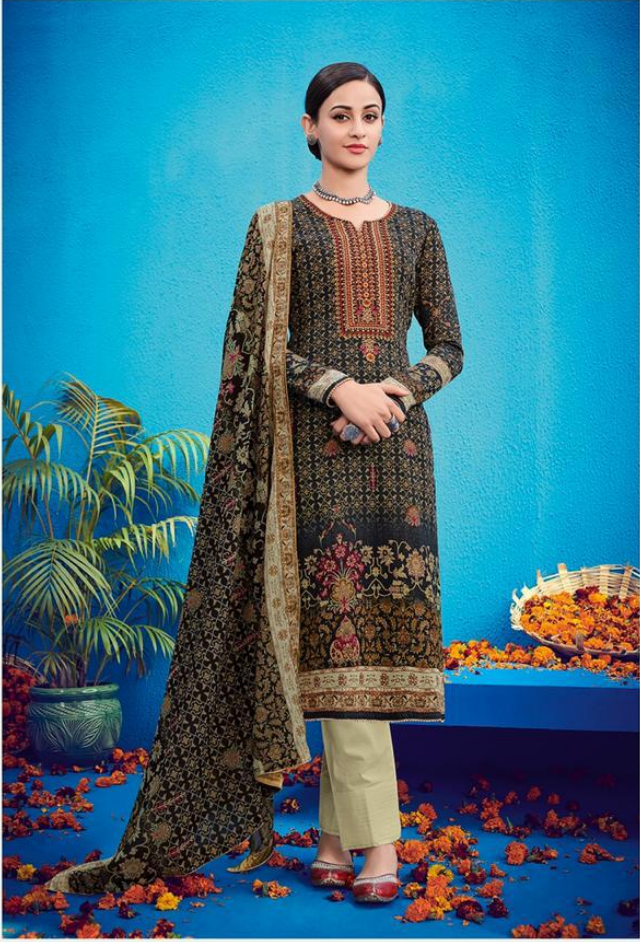

ہاؤس آف لائن

HOUSE OF LAWN<sup>®</sup>  
DEFINING FEMININITY AND LUXURY

~ Raas || रास ~

100% PURE ORIGINAL JAM SATIN WITH BARIK KASHMIRI EMBROIDERY

501

502

503

505

509

504

505

506

510

  
**HOUSE OF LAWN**<sup>®</sup>
  
 DEFINING FEMININITY AND LUXURY

~ Raas || रास ~

100% PURE ORIGINAL JAM SATIN WITH BARIK KASHMIRI EMBROIDERY