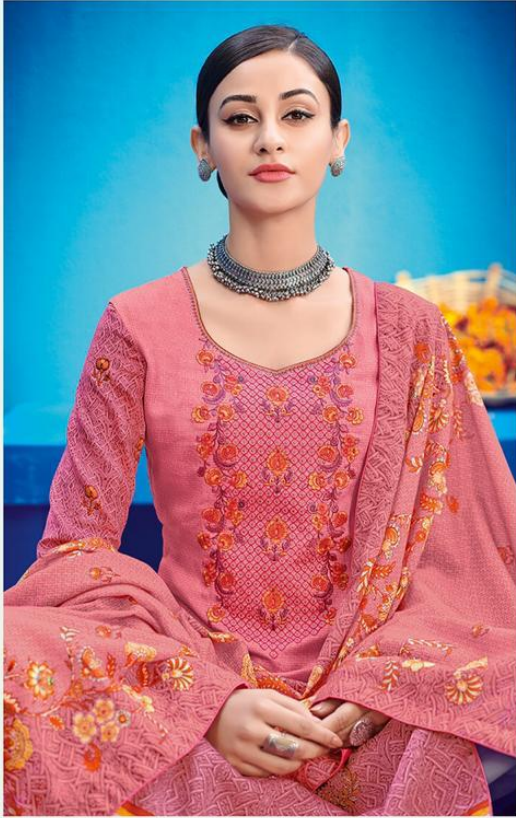

ہاؤس آف لائن

HOUSE OF LAWN<sup>®</sup>  
DEFINING FEMININITY AND LUXURY

~ Raas || रास ~

100% PURE ORIGINAL JAM SATIN WITH BARIK KASHMIRI EMBROIDERY

501

502

503

505

509

504

505

506

510

  
**HOUSE OF LAWN**<sup>®</sup>
  
 DEFINING FEMININITY AND LUXURY

~ Raas || रास ~

100% PURE ORIGINAL JAM SATIN WITH BARIK KASHMIRI EMBROIDERY