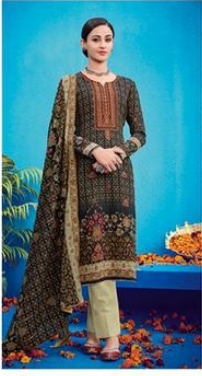

501

HOUSE OF LAWN®

DEFINING FEMININITY AND LUXURY

~ Raas || रास ~

100% PURE ORIGINAL JAM SATIN WITH BARIK KASHMIRI EMBROIDERY