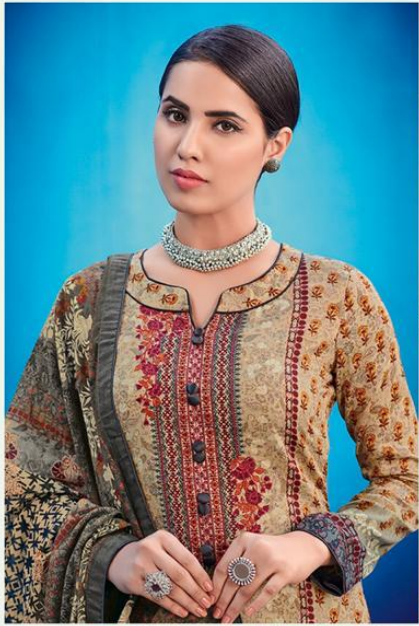

ہاؤس آف لائن

HOUSE OF LAWN<sup>®</sup>  
DEFINING FEMININITY AND LUXURY

~ Raas || रास ~

100% PURE ORIGINAL JAM SATIN WITH BARIK KASHMIRI EMBROIDERY

501

502

503

505

509

504

505

506

510

  
**HOUSE OF LAWN**<sup>®</sup>
  
 DEFINING FEMININITY AND LUXURY

*~ Raas* || रास ~

100% PURE ORIGINAL JAM SATIN WITH BARIK KASHMIRI EMBROIDERY