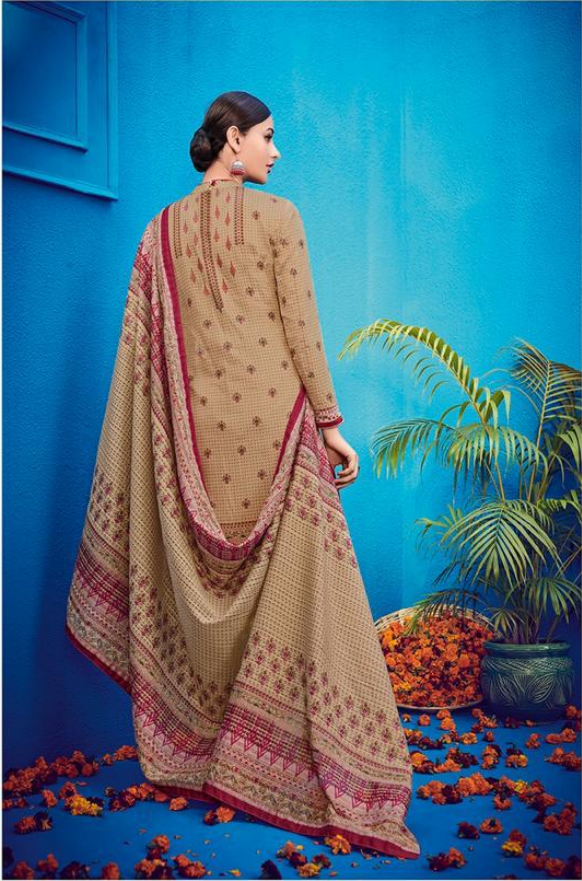

ہاؤس آف لائن

HOUSE OF LAWN®
DEFINING FEMININITY AND LUXURY

~ Raas || रास ~

100% PURE ORIGINAL JAM SATIN WITH BARIK KASHMIRI EMBROIDERY

501

502

503

505

100% PURE ORIGINAL JAM SATIN WITH BARIK KASHMIRI EMBROIDERY