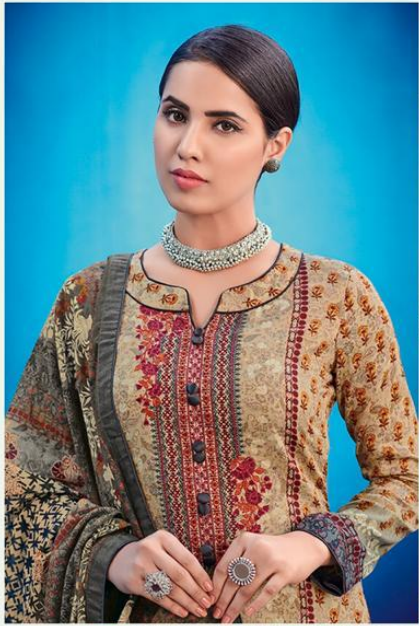

ہاؤس آف لائن

HOUSE OF LAWN®
DEFINING FEMININITY AND LUXURY

~ Raas || रास ~

100% PURE ORIGINAL JAM SATIN WITH BARIK KASHMIRI EMBROIDERY

501

502

503

505

100% PURE ORIGINAL JAM SATIN WITH BARIK KASHMIRI EMBROIDERY