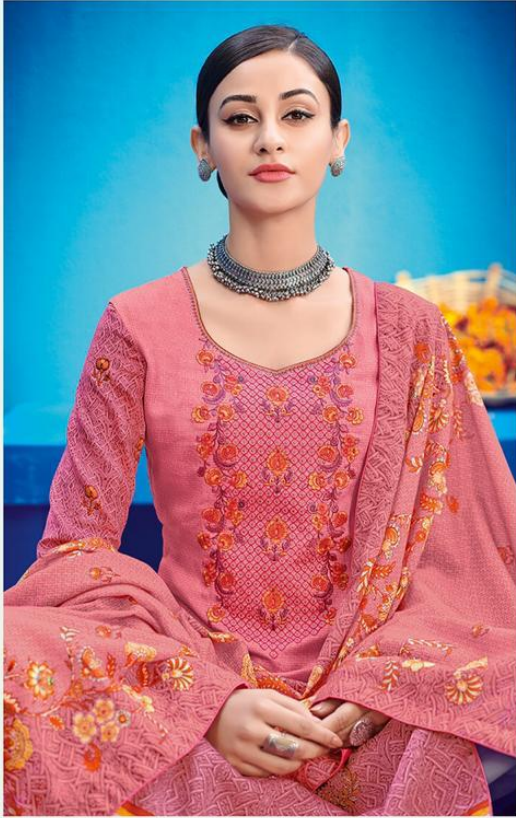

ہاؤس آف لائن

HOUSE OF LAWN®
DEFINING FEMININITY AND LUXURY

~ Raas || रास ~

100% PURE ORIGINAL JAM SATIN WITH BARIK KASHMIRI EMBROIDERY

501

502

503

505

100% PURE ORIGINAL JAM SATIN WITH BARIK KASHMIRI EMBROIDERY