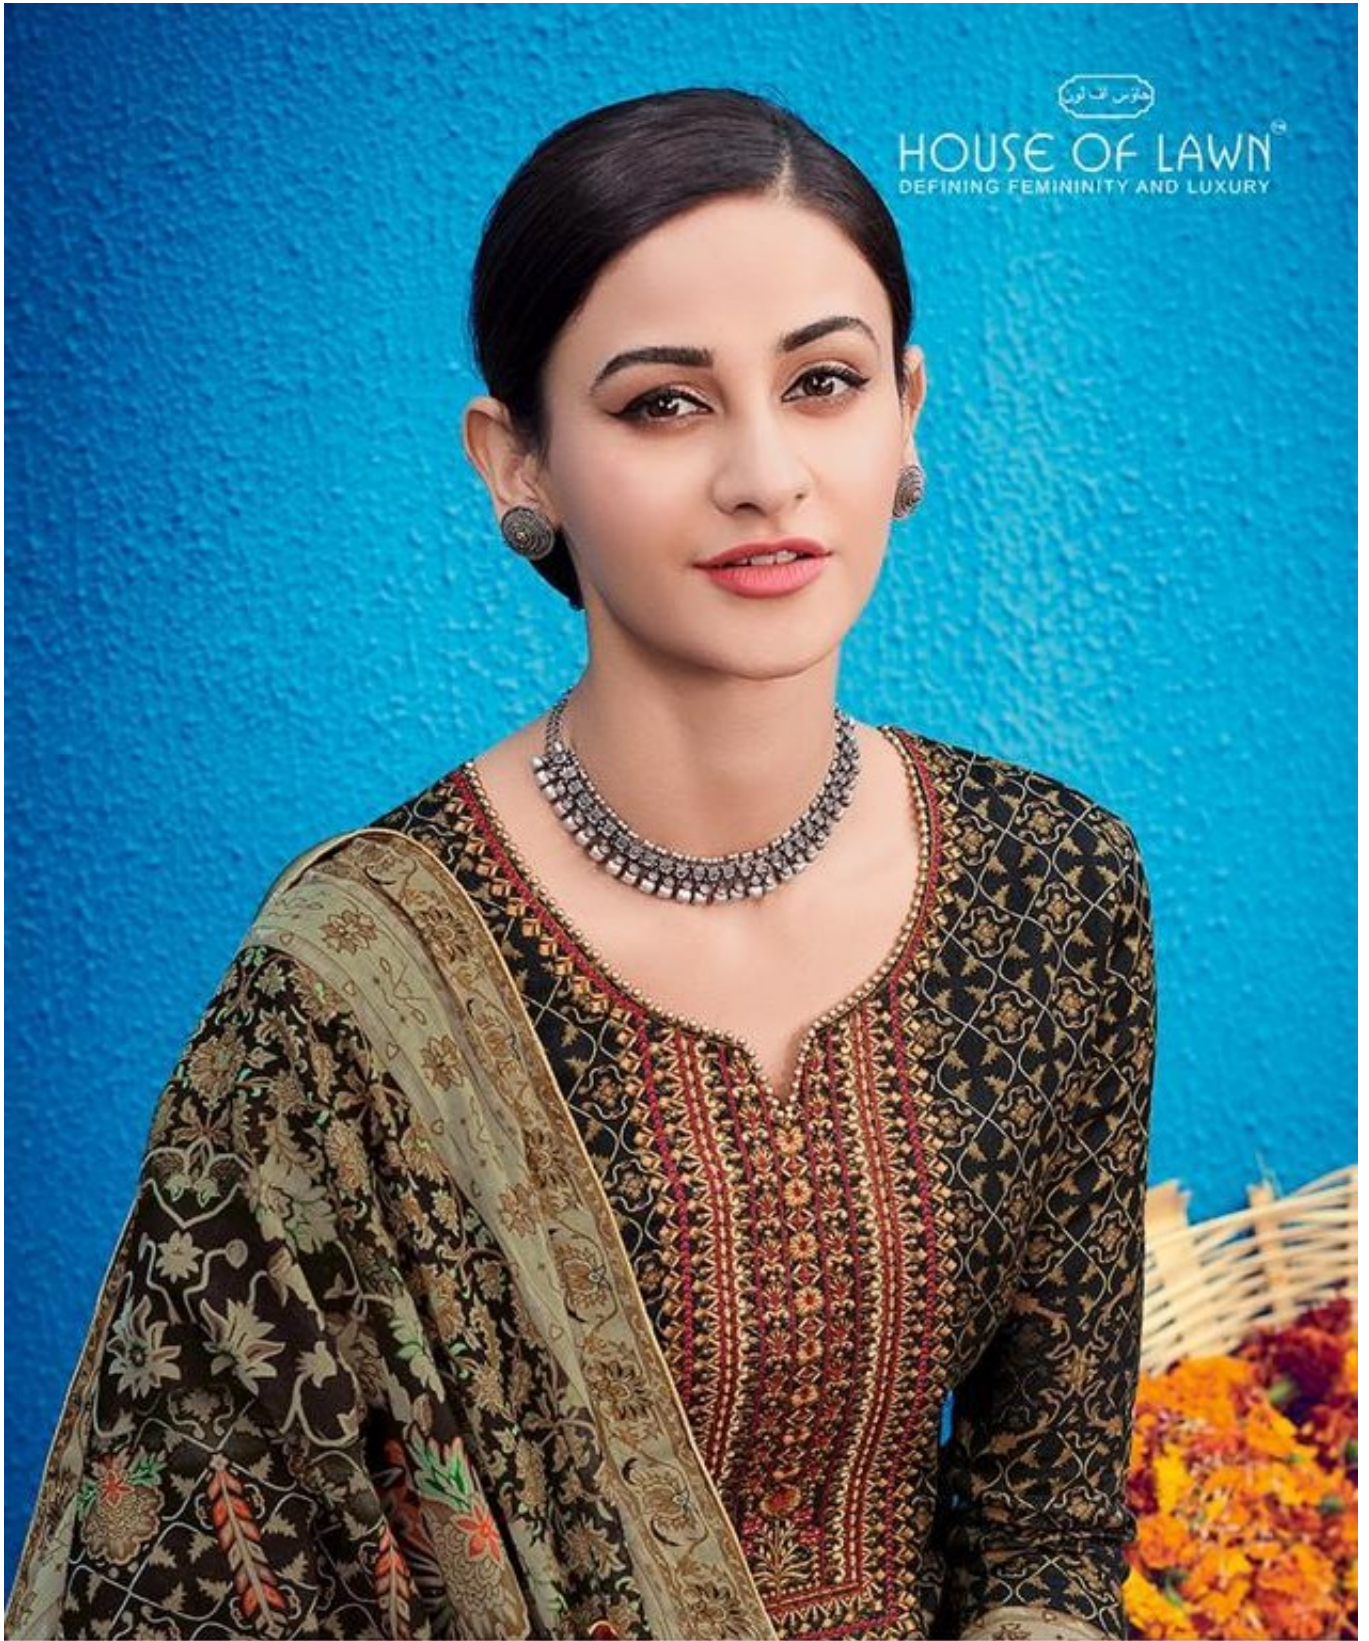

ہاؤس آف لائن

HOUSE OF LAWN®
DEFINING FEMININITY AND LUXURY

~ Raas || रास ~

100% PURE ORIGINAL JAM SATIN WITH BARIK KASHMIRI EMBROIDERY

501

502

503

505

100% PURE ORIGINAL JAM SATIN WITH BARIK KASHMIRI EMBROIDERY