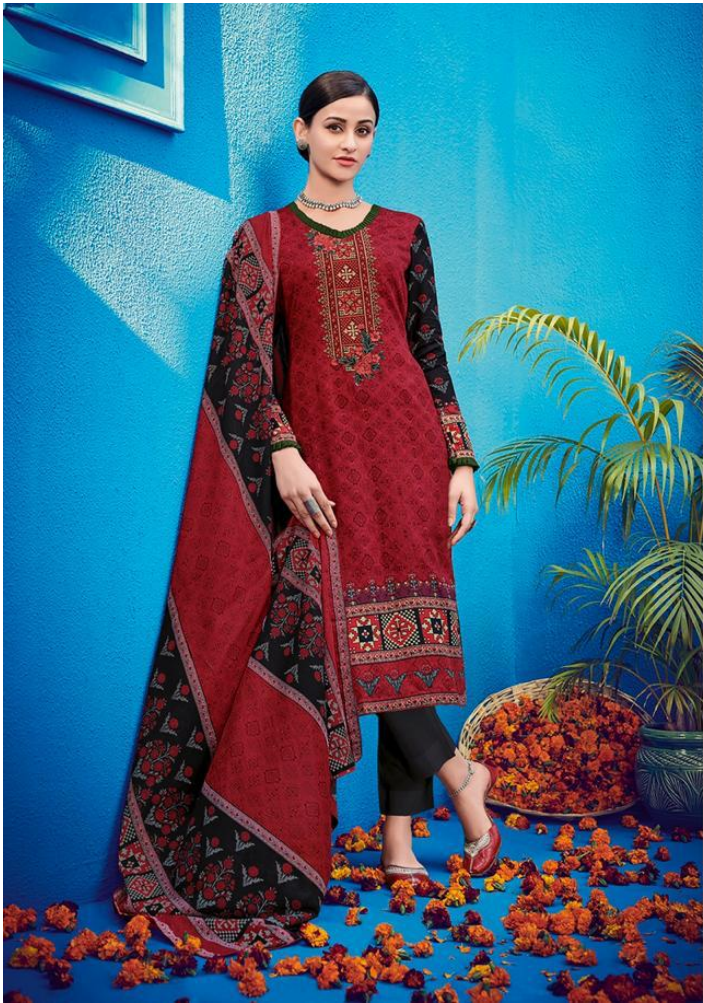

ہاؤس آف لائن

HOUSE OF LAWN<sup>®</sup>  
DEFINING FEMININITY AND LUXURY

~ Raas || रास ~

100% PURE ORIGINAL JAM SATIN WITH BARIK KASHMIRI EMBROIDERY

501

502

503

505

509

504

505

506

510

  
**HOUSE OF LAWN**<sup>®</sup>
  
 DEFINING FEMININITY AND LUXURY

*~ Raas* || रास ~

100% PURE ORIGINAL JAM SATIN WITH BARIK KASHMIRI EMBROIDERY