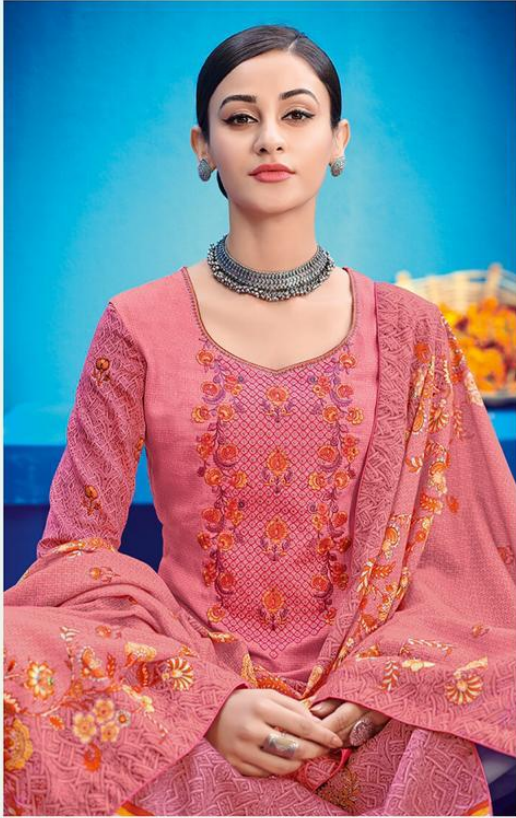

ہاؤس آف لائن

HOUSE OF LAWN<sup>®</sup>  
DEFINING FEMININITY AND LUXURY

~ Raas || रास ~

100% PURE ORIGINAL JAM SATIN WITH BARIK KASHMIRI EMBROIDERY

501

502

503

505

509

504

505

506

510

  
**HOUSE OF LAWN**<sup>®</sup>
  
 DEFINING FEMININITY AND LUXURY

*~ Raas* || रास ~

100% PURE ORIGINAL JAM SATIN WITH BARIK KASHMIRI EMBROIDERY