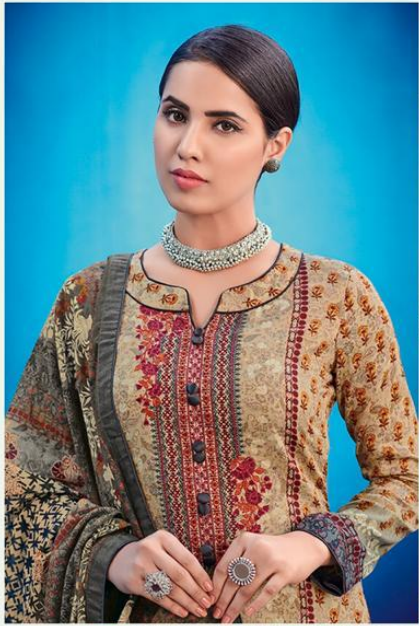

ہاؤس آف لائن

HOUSE OF LAWN<sup>®</sup>  
DEFINING FEMININITY AND LUXURY

~ Raas || रास ~

100% PURE ORIGINAL JAM SATIN WITH BARIK KASHMIRI EMBROIDERY

501

502

503

505

509

504

505

506

510

  
**HOUSE OF LAWN**<sup>®</sup>
  
 DEFINING FEMININITY AND LUXURY

~ Raas || रास ~

100% PURE ORIGINAL JAM SATIN WITH BARIK KASHMIRI EMBROIDERY