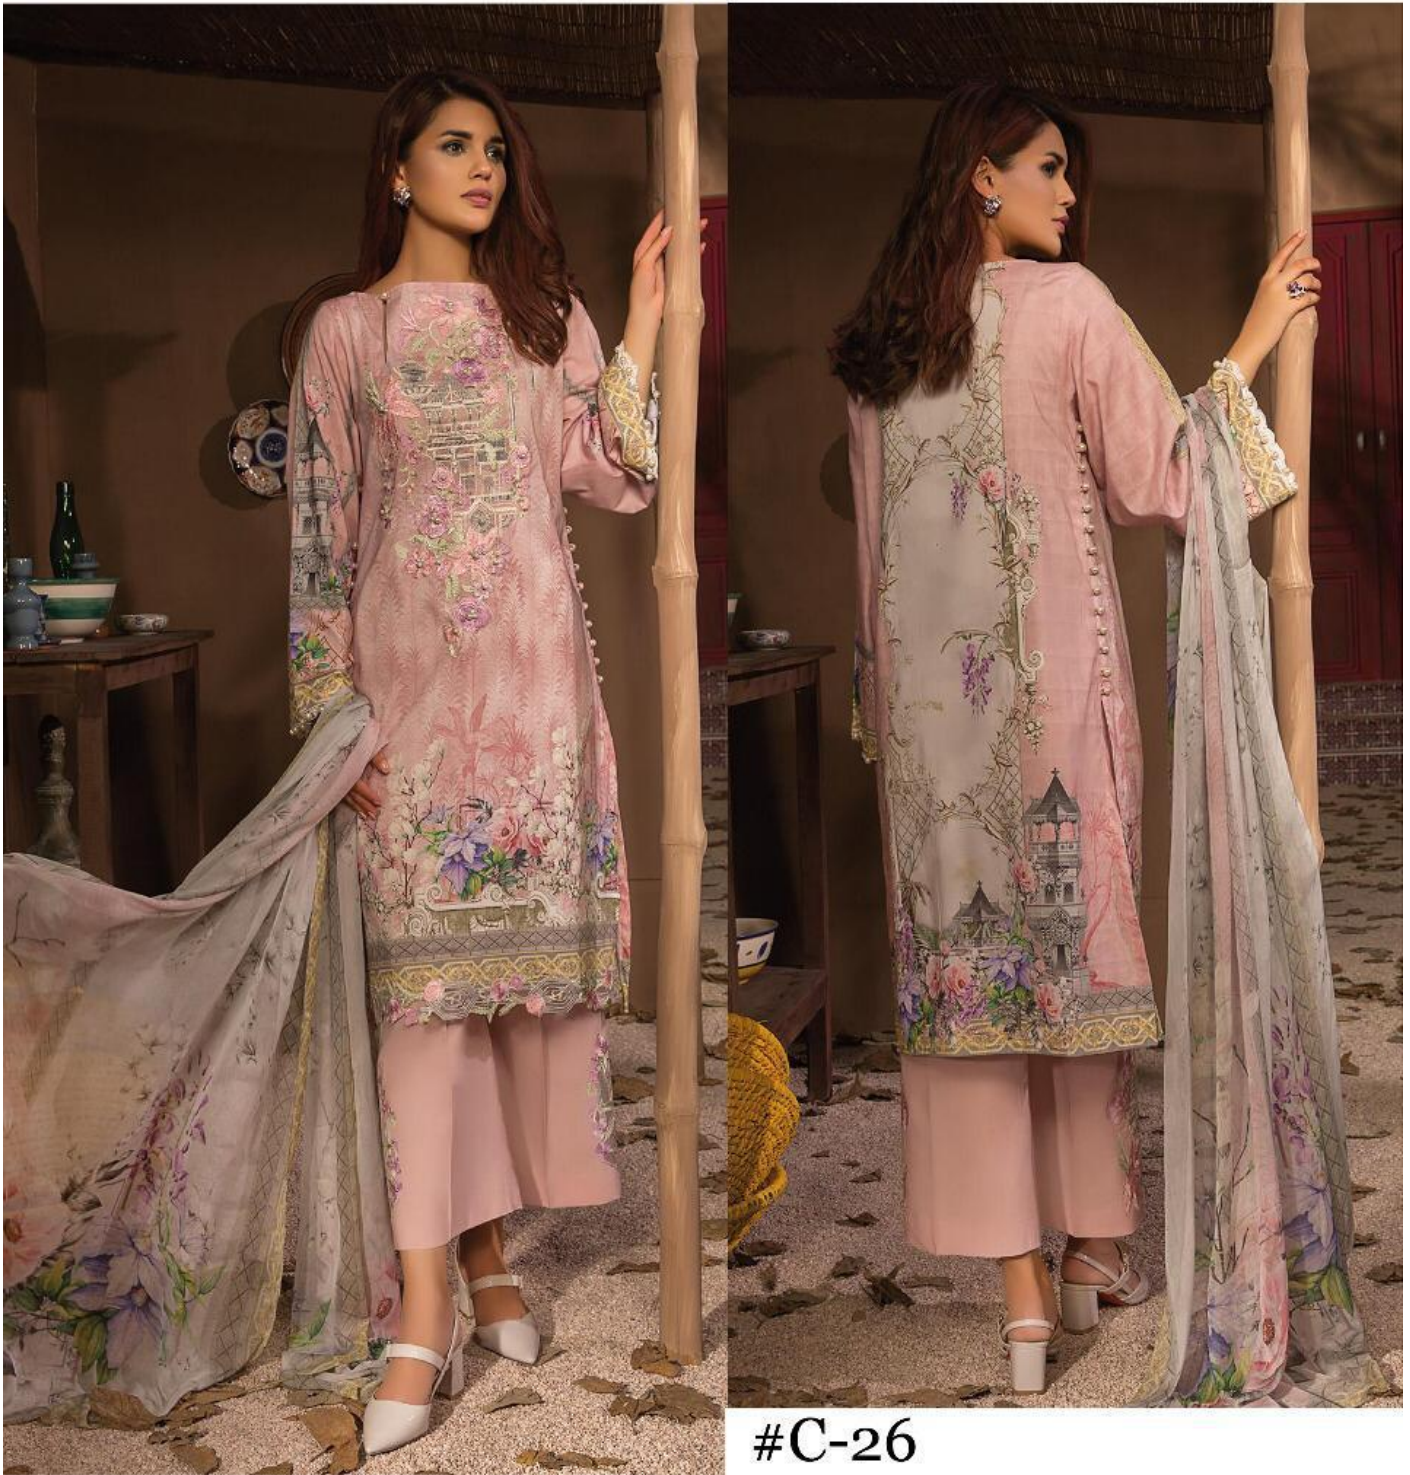

Luxury Lawn Embroidered Collection

By CS

HOME LAUNDERING RECOMMENDED
DO NOT USE ANY KIND OF BLEACH OR STAIN
REMOVING CHEMICAL

#C-26

TOP-LUXURY LAWN DIGITAL PRINT
WITH HEAVY EMBROIDERY
DUPPATA - PURE SILK WITH DIGITAL PRINT
BOTTOM - VISCOSE LAWN WITH
HEAVY EMBROIDERY

luxurysilkbycs