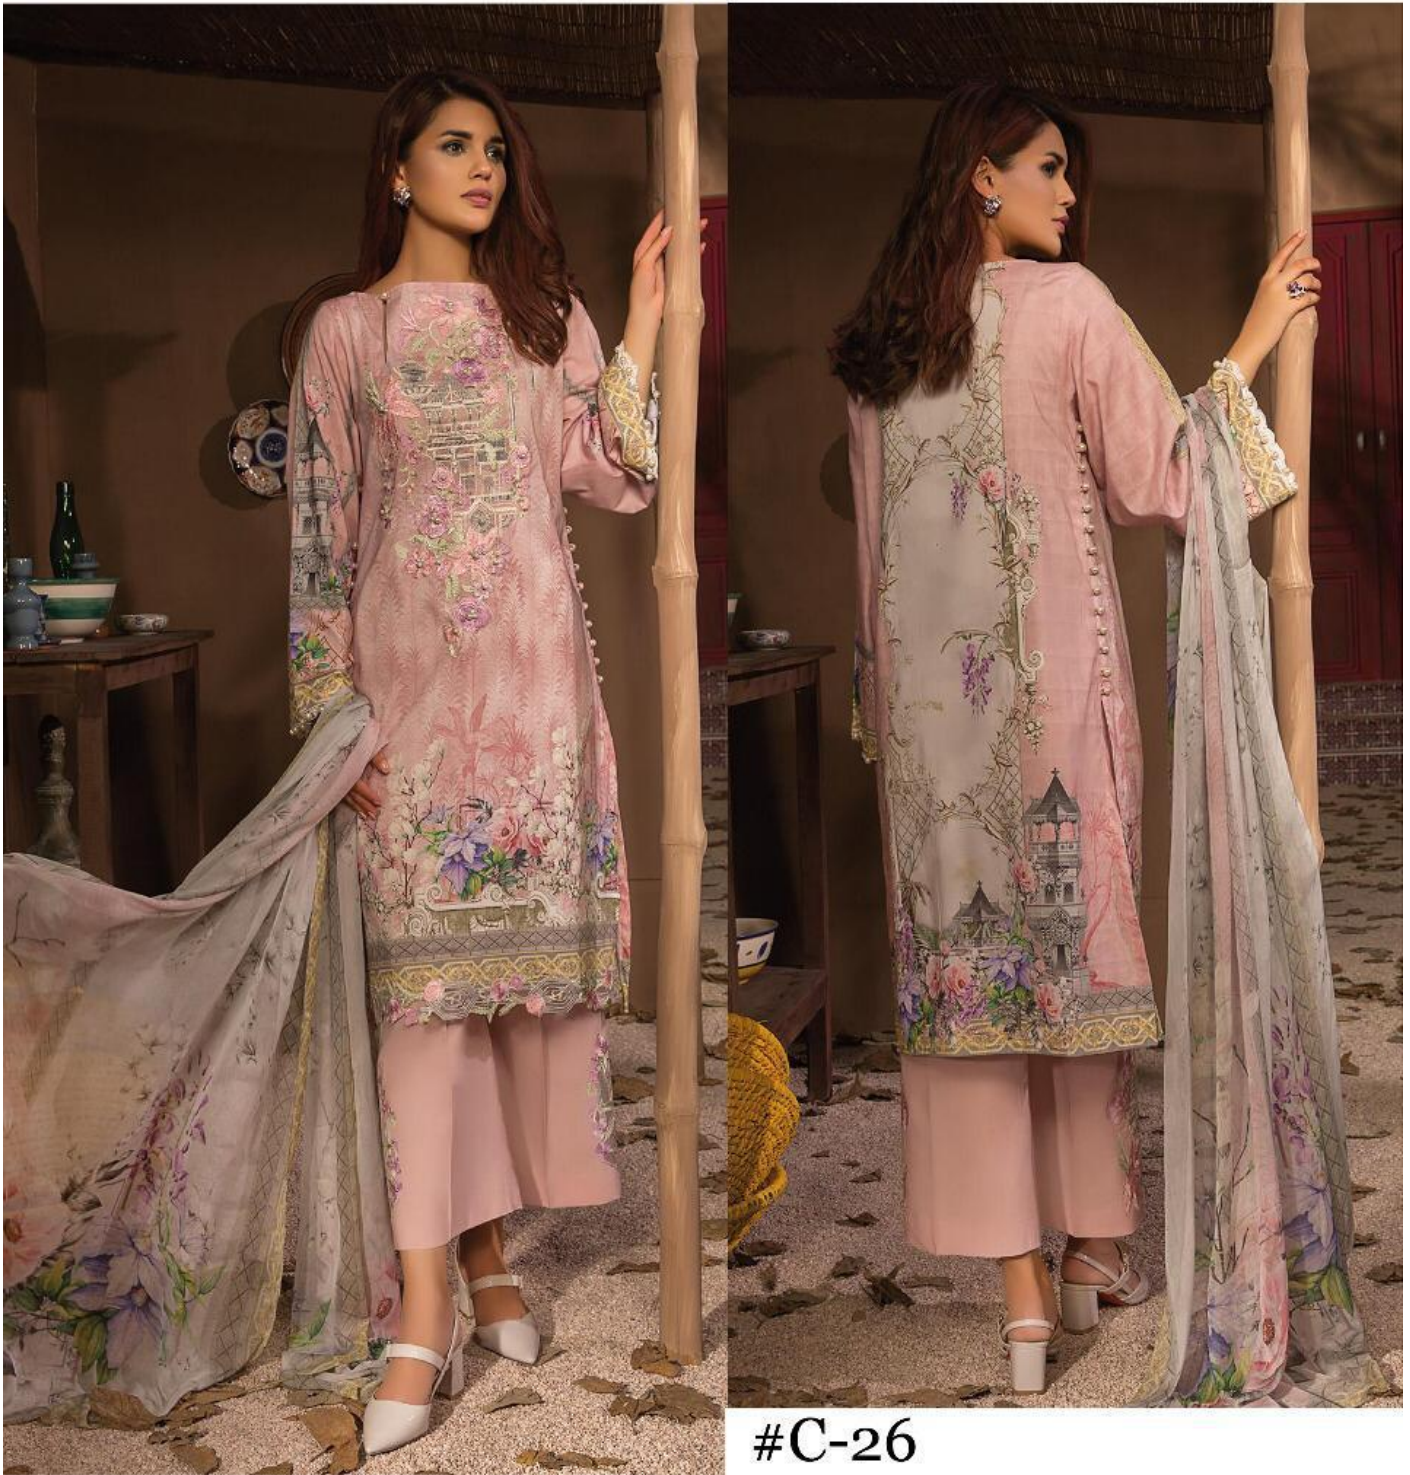

Luxury Lawn Embroidered Collection

By  CS

#C-25

HOME LAUNDERING RECOMMENDED
DO NOT USE ANY KIND OF BLEACH OR STAIN
REMOVING CHEMICAL

TOP-LUXURY LAWN DIGITAL PRINT
WITH HEAVY EMBROIDERY
DUPPATA - PURE SILK WITH DIGITAL PRINT
BOTTOM - VISCOSE LAWN WITH
HEAVY EMBROIDERY

 luxurysilkbycs

Luxury Lawn Embroidered Collection

By  CS

HOME LAUNDERING RECOMMENDED
DO NOT USE ANY KIND OF BLEACH OR STAIN
REMOVING CHEMICAL

#C-26

TOP-LUXURY LAWN DIGITAL PRINT
WITH HEAVY EMBROIDERY
DUPPATA - PURE SILK WITH DIGITAL PRINT
BOTTOM - VISCOSE LAWN WITH
HEAVY EMBROIDERY

 luxurysilkbycs

Luxury Lawn Embroidered Collection

By  CS

#C-25

HOME LAUNDERING RECOMMENDED
DO NOT USE ANY KIND OF BLEACH OR STAIN
REMOVING CHEMICAL

TOP-LUXURY LAWN DIGITAL PRINT
WITH HEAVY EMBROIDERY
DUPPATA - PURE SILK WITH DIGITAL PRINT
BOTTOM - VISCOSE LAWN WITH
HEAVY EMBROIDERY