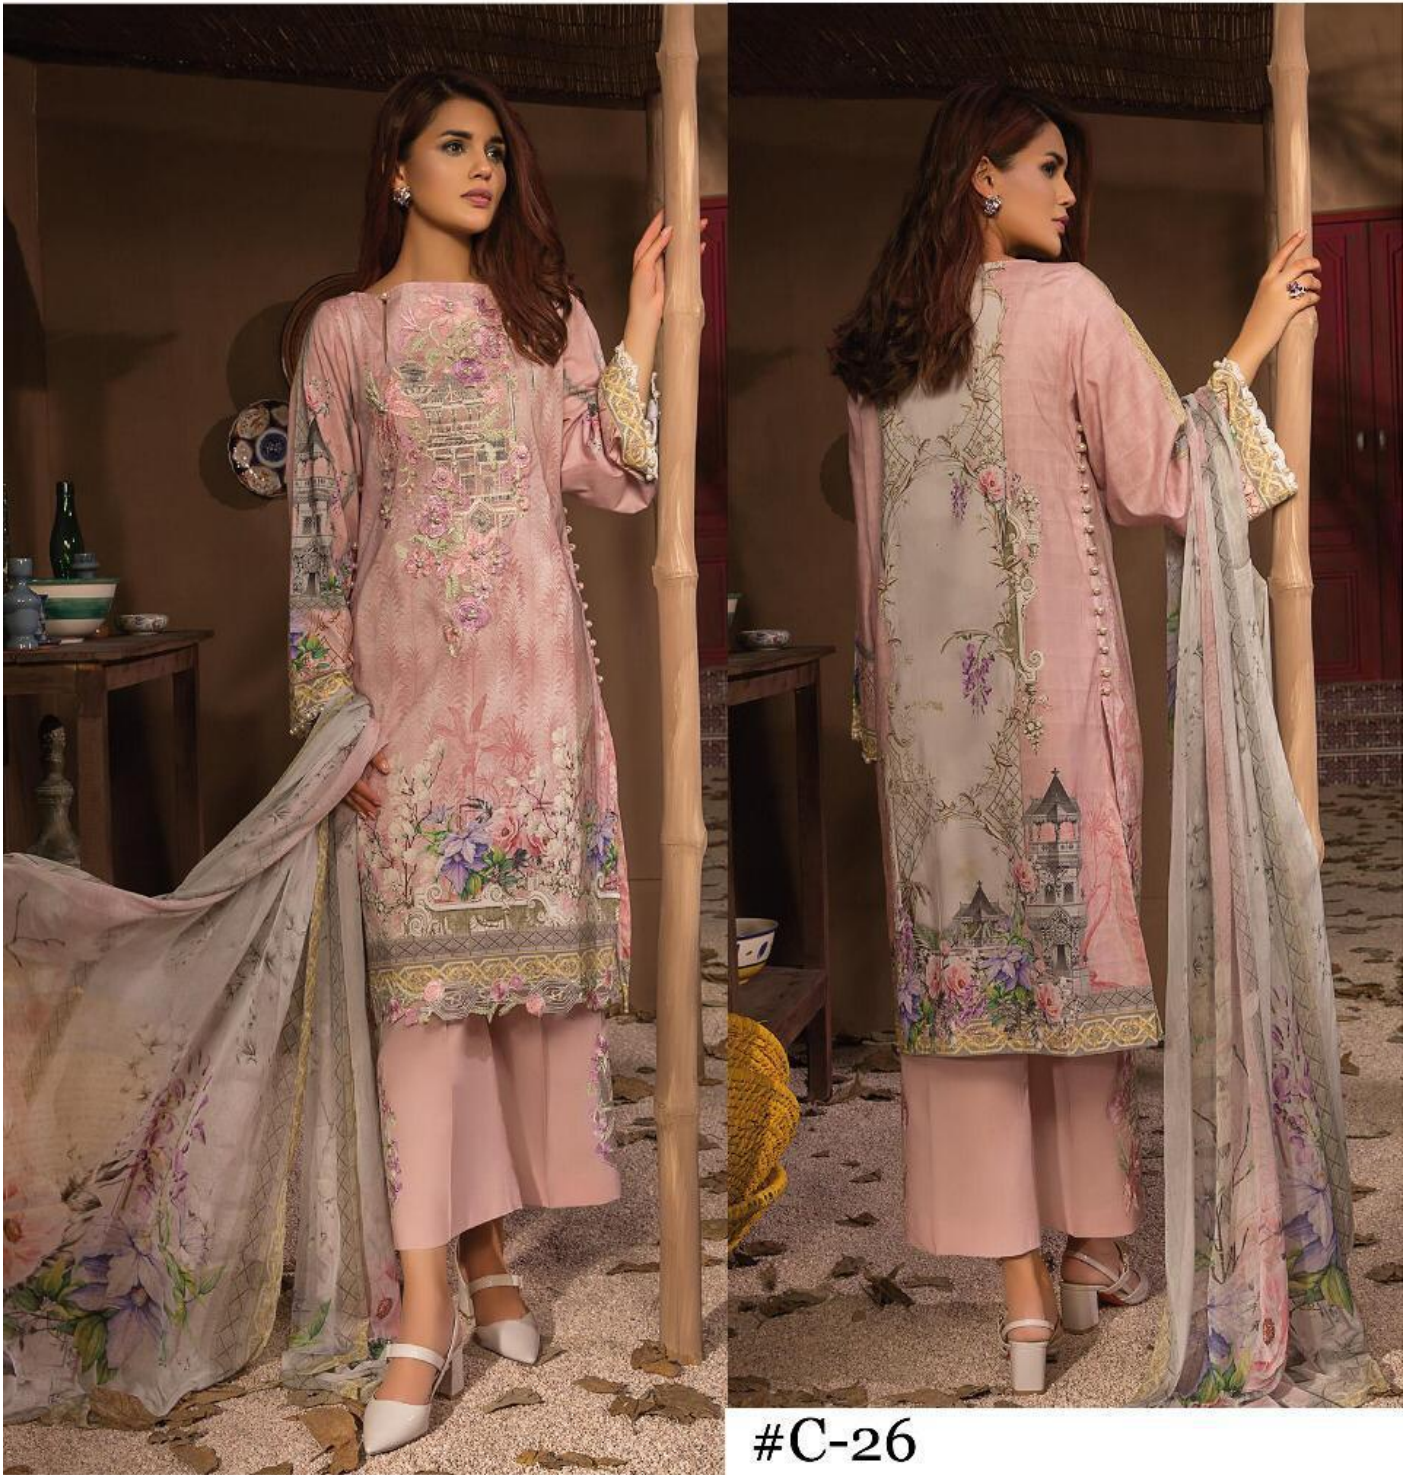

Luxury Lawn Embroidered Collection

By CS

HOME LAUNDERING RECOMMENDED
DO NOT USE ANY KIND OF BLEACH OR STAIN
REMOVING CHEMICAL

#C-26

TOP-LUXURY LAWN DIGITAL PRINT
WITH HEAVY EMBROIDERY
DUPPATA - PURE SILK WITH DIGITAL PRINT
BOTTOM - VISCOSE LAWN WITH
HEAVY EMBROIDERY

luxurysilkbycs