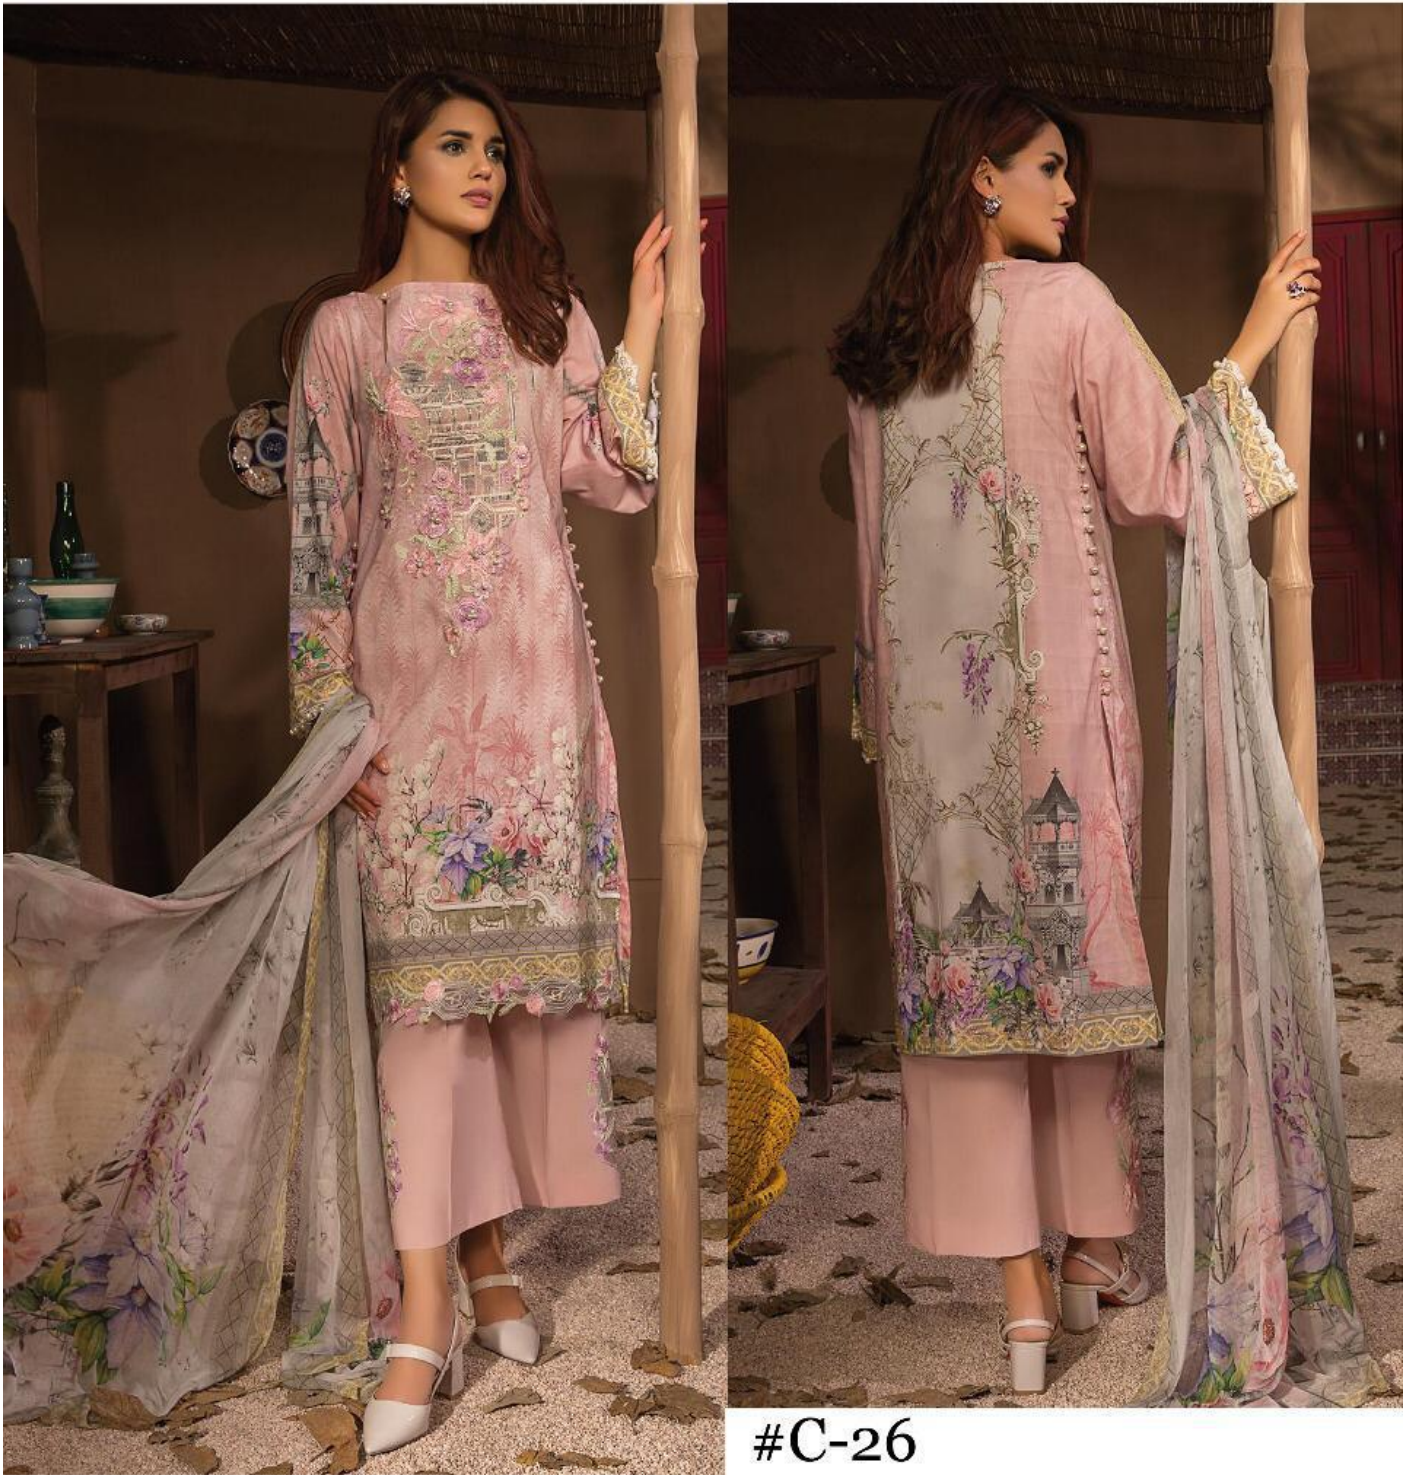

# Luxury Lawn Embroidered Collection

By  CS

#C-26

HOME LAUNDERING RECOMMENDED  
DO NOT USE ANY KIND OF BLEACH OR STAIN  
REMOVING CHEMICAL

TOP-LUXURY LAWN DIGITAL PRINT  
WITH HEAVY EMBROIDERY  
DUPPATA - PURE SILK WITH DIGITAL PRINT  
BOTTOM - VISCOSE LAWN WITH  
HEAVY EMBROIDERY

## Luxury Lawn Embroidered Collection

By  CS

VOL - 7

 luxurysilkbycs

DESIGN NO	DESCRIPTION	RATE
#C-25	TOP- DIGITAL PRINT LUXURY LAWN WITH HEAVY EMBROIDERY DUPPATA - DIGITAL PRINT SILK BOTTOM - VISCOSE LAWN WITH HEAVY EMBROIDERY	1149/-
#C-26	TOP- DIGITAL PRINT LUXURY LAWN WITH HEAVY EMBROIDERY DUPPATA - DIGITAL PRINT SILK BOTTOM - VISCOSE LAWN WITH HEAVY EMBROIDERY	1149/-
#C-27	TOP- DIGITAL PRINT LUXURY LAWN WITH HEAVY EMBROIDERY DUPPATA - DIGITAL PRINT SILK BOTTOM - VISCOSE LAWN WITH HEAVY EMBROIDERY	1149/-
#C-28	TOP- DIGITAL PRINT LUXURY LAWN WITH HEAVY EMBROIDERY DUPPATA - DIGITAL PRINT SILK BOTTOM - VISCOSE LAWN WITH HEAVY EMBROIDERY	1149/-
AVG - 1149/- 4PC SET		