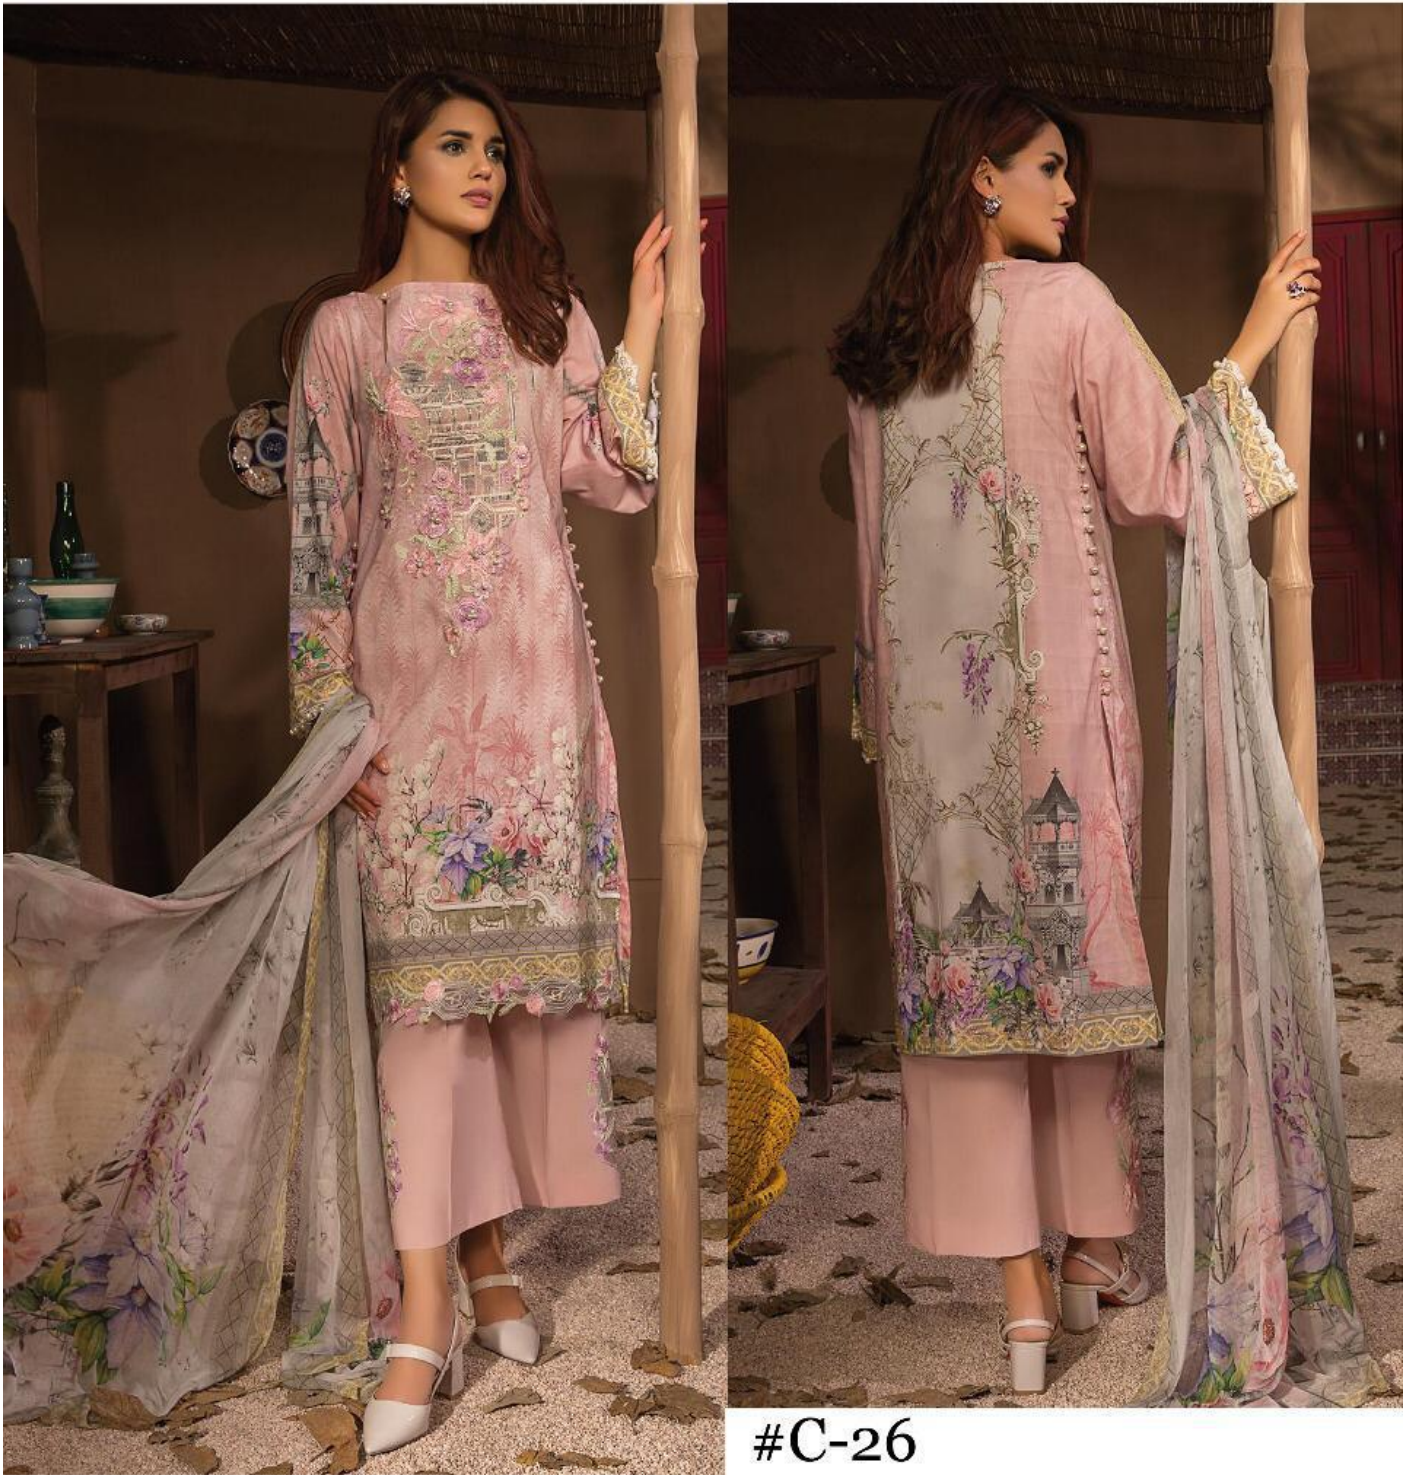

Luxury Lawn Embroidered Collection

By  CS

HOME LAUNDERING RECOMMENDED
DO NOT USE ANY KIND OF BLEACH OR STAIN
REMOVING CHEMICAL

#C-26

TOP-LUXURY LAWN DIGITAL PRINT
WITH HEAVY EMBROIDERY
DUPPATA - PURE SILK WITH DIGITAL PRINT
BOTTOM - VISCOSE LAWN WITH
HEAVY EMBROIDERY

 luxurysilkbycs

Luxury Lawn Embroidered Collection VOL-7

 luxurysilkbycs

By  CS

#C-25

#C-26

#C-27

#C-28

Luxury Lawn Embroidered Collection

By  CS

VOL - 7

DESIGN NO	DESCRIPTION	RATE
#C-25	TOP- DIGITAL PRINT LUXURY LAWN WITH HEAVY EMBROIDERY DUPPATA - DIGITAL PRINT SILK BOTTOM - VISCOSE LAWN WITH HEAVY EMBROIDERY	1149/-
#C-26	TOP- DIGITAL PRINT LUXURY LAWN WITH HEAVY EMBROIDERY DUPPATA - DIGITAL PRINT SILK BOTTOM - VISCOSE LAWN WITH HEAVY EMBROIDERY	1149/-
#C-27	TOP- DIGITAL PRINT LUXURY LAWN WITH HEAVY EMBROIDERY DUPPATA - DIGITAL PRINT SILK BOTTOM - VISCOSE LAWN WITH HEAVY EMBROIDERY	1149/-
#C-28	TOP- DIGITAL PRINT LUXURY LAWN WITH HEAVY EMBROIDERY DUPPATA - DIGITAL PRINT SILK BOTTOM - VISCOSE LAWN WITH HEAVY EMBROIDERY	1149/-
AVG - 1149/- 4PC SET		

Luxury Lawn Embroidered Collection

By  CS

#C-28

HOME LAUNDERING RECOMMENDED
DO NOT USE ANY KIND OF BLEACH OR STAIN
REMOVING CHEMICAL

TOP-LUXURY LAWN DIGITAL PRINT
WITH HEAVY EMBROIDERY
DUPPATA - PURE SILK WITH DIGITAL PRINT
BOTTOM - VISCOSE LAWN WITH
HEAVY EMBROIDERY