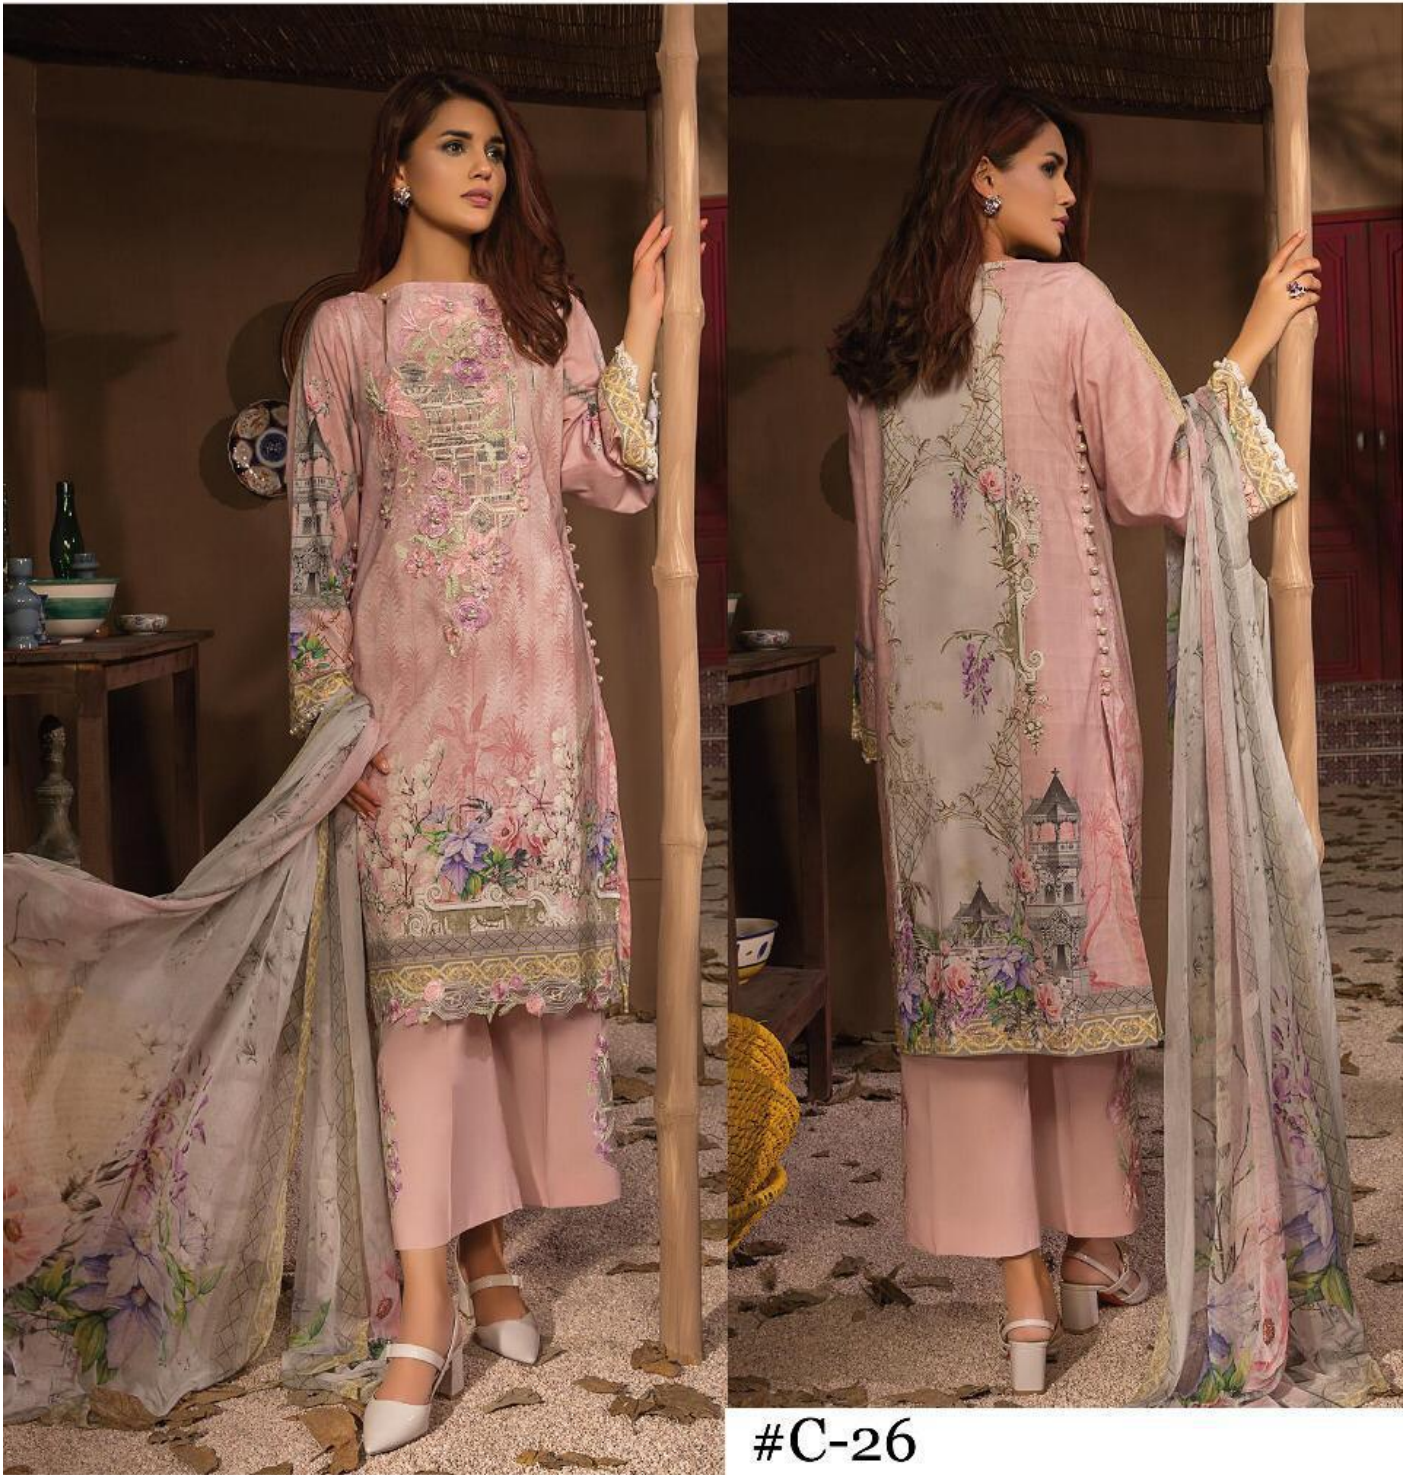

Luxury Lawn Embroidered Collection

By  CS

HOME LAUNDERING RECOMMENDED
DO NOT USE ANY KIND OF BLEACH OR STAIN
REMOVING CHEMICAL

#C-26

TOP-LUXURY LAWN DIGITAL PRINT
WITH HEAVY EMBROIDERY
DUPPATA - PURE SILK WITH DIGITAL PRINT
BOTTOM - VISCOSE LAWN WITH
HEAVY EMBROIDERY

 luxurysilkbycs

Luxury Lawn Embroidered Collection VOL-7

 luxurysilkbycs

By  CS

#C-25

#C-26

#C-27

#C-28

Luxury Lawn Embroidered Collection

By  CS

VOL - 7

 luxurysilkbyses

DESIGN NO	DESCRIPTION	RATE
#C-25	TOP- DIGITAL PRINT LUXURY LAWN WITH HEAVY EMBROIDERY DUPPATA - DIGITAL PRINT SILK BOTTOM - VISCOSE LAWN WITH HEAVY EMBROIDERY	1149/-
#C-26	TOP- DIGITAL PRINT LUXURY LAWN WITH HEAVY EMBROIDERY DUPPATA - DIGITAL PRINT SILK BOTTOM - VISCOSE LAWN WITH HEAVY EMBROIDERY	1149/-
#C-27	TOP- DIGITAL PRINT LUXURY LAWN WITH HEAVY EMBROIDERY DUPPATA - DIGITAL PRINT SILK BOTTOM - VISCOSE LAWN WITH HEAVY EMBROIDERY	1149/-
#C-28	TOP- DIGITAL PRINT LUXURY LAWN WITH HEAVY EMBROIDERY DUPPATA - DIGITAL PRINT SILK BOTTOM - VISCOSE LAWN WITH HEAVY EMBROIDERY	1149/-
	AVG - 1149/- 4PC SET	