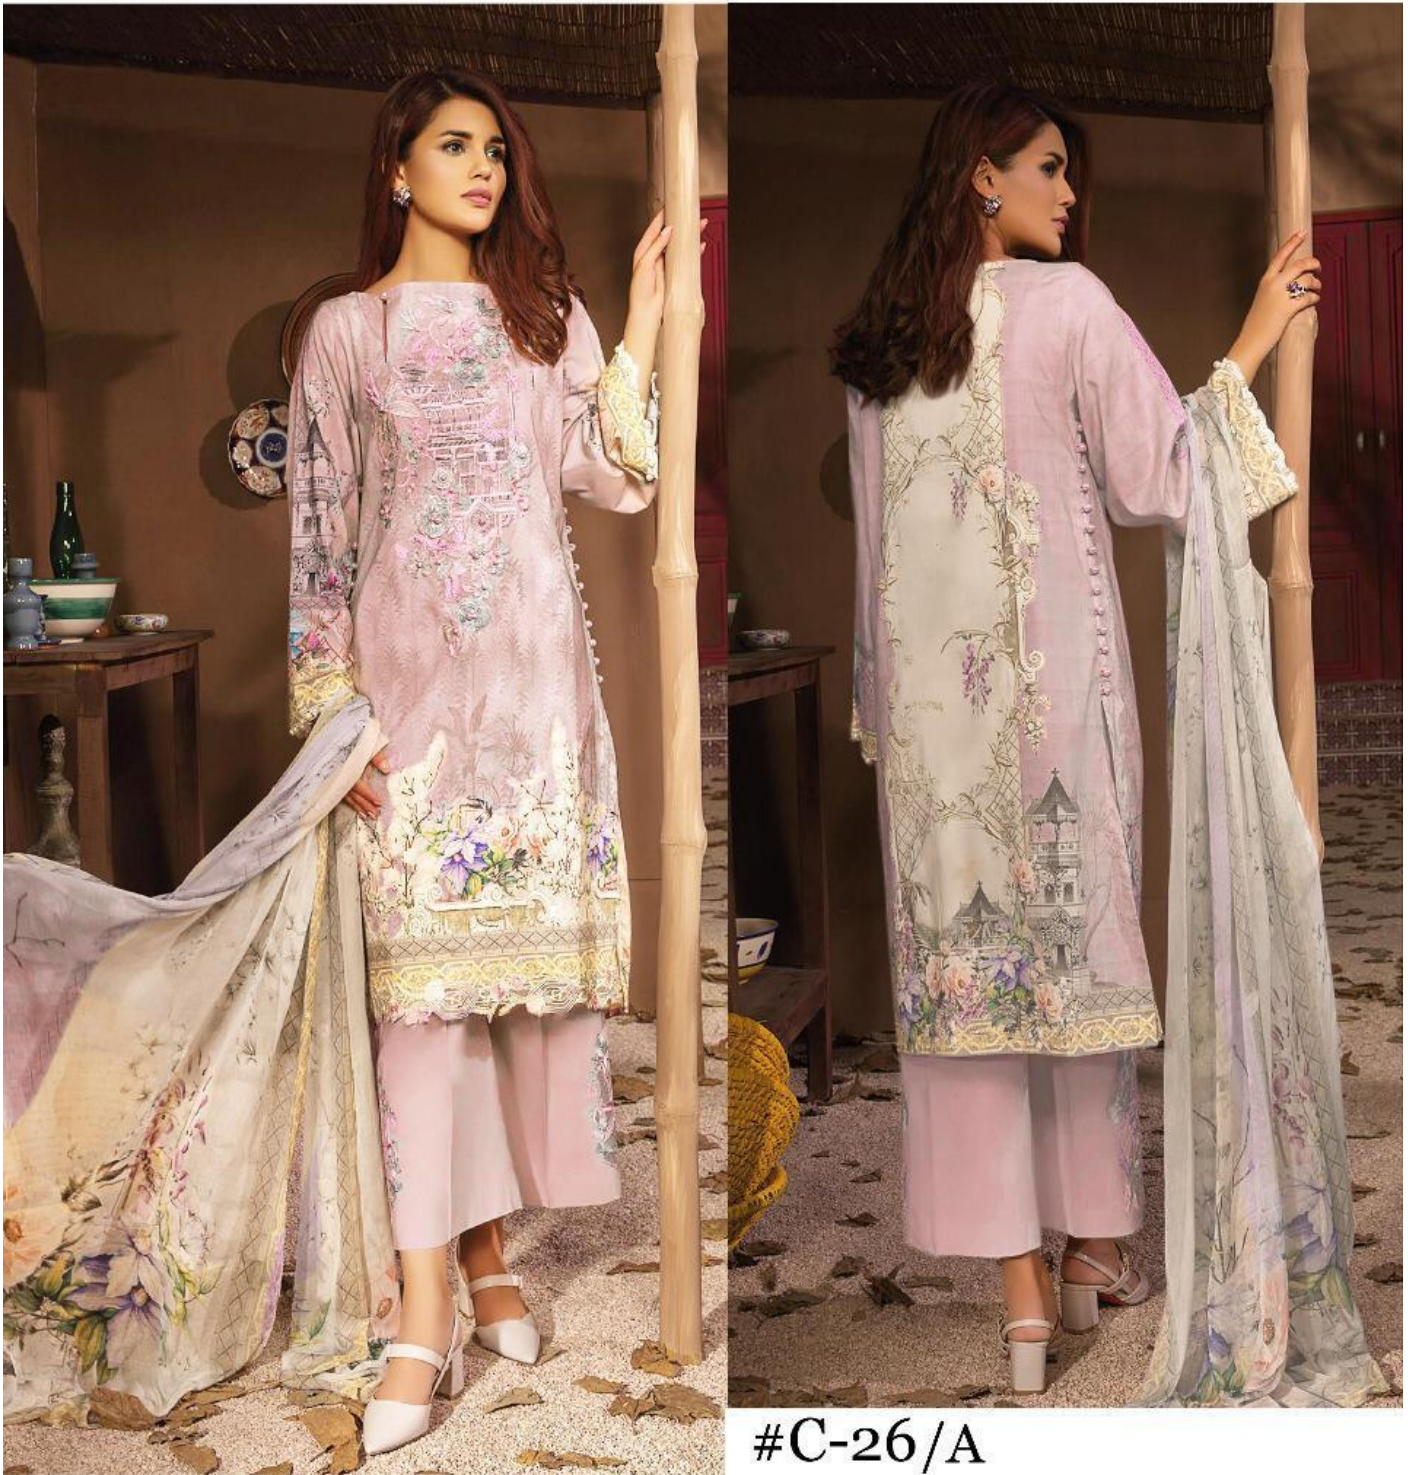

Luxury Lawn Embroidered Collection

By CS

HOME LAUNDERING RECOMMENDED
DO NOT USE ANY KIND OF BLEACH OR STAIN
REMOVING CHEMICAL

#C-26/A

TOP-LUXURY LAWN DIGITAL PRINT
WITH HEAVY EMBROIDERY
DUPPATA - PURE SILK WITH DIGITAL PRINT
BOTTOM - VISCOSE LAWN WITH
HEAVY EMBROIDERY

luxurysilkbycs