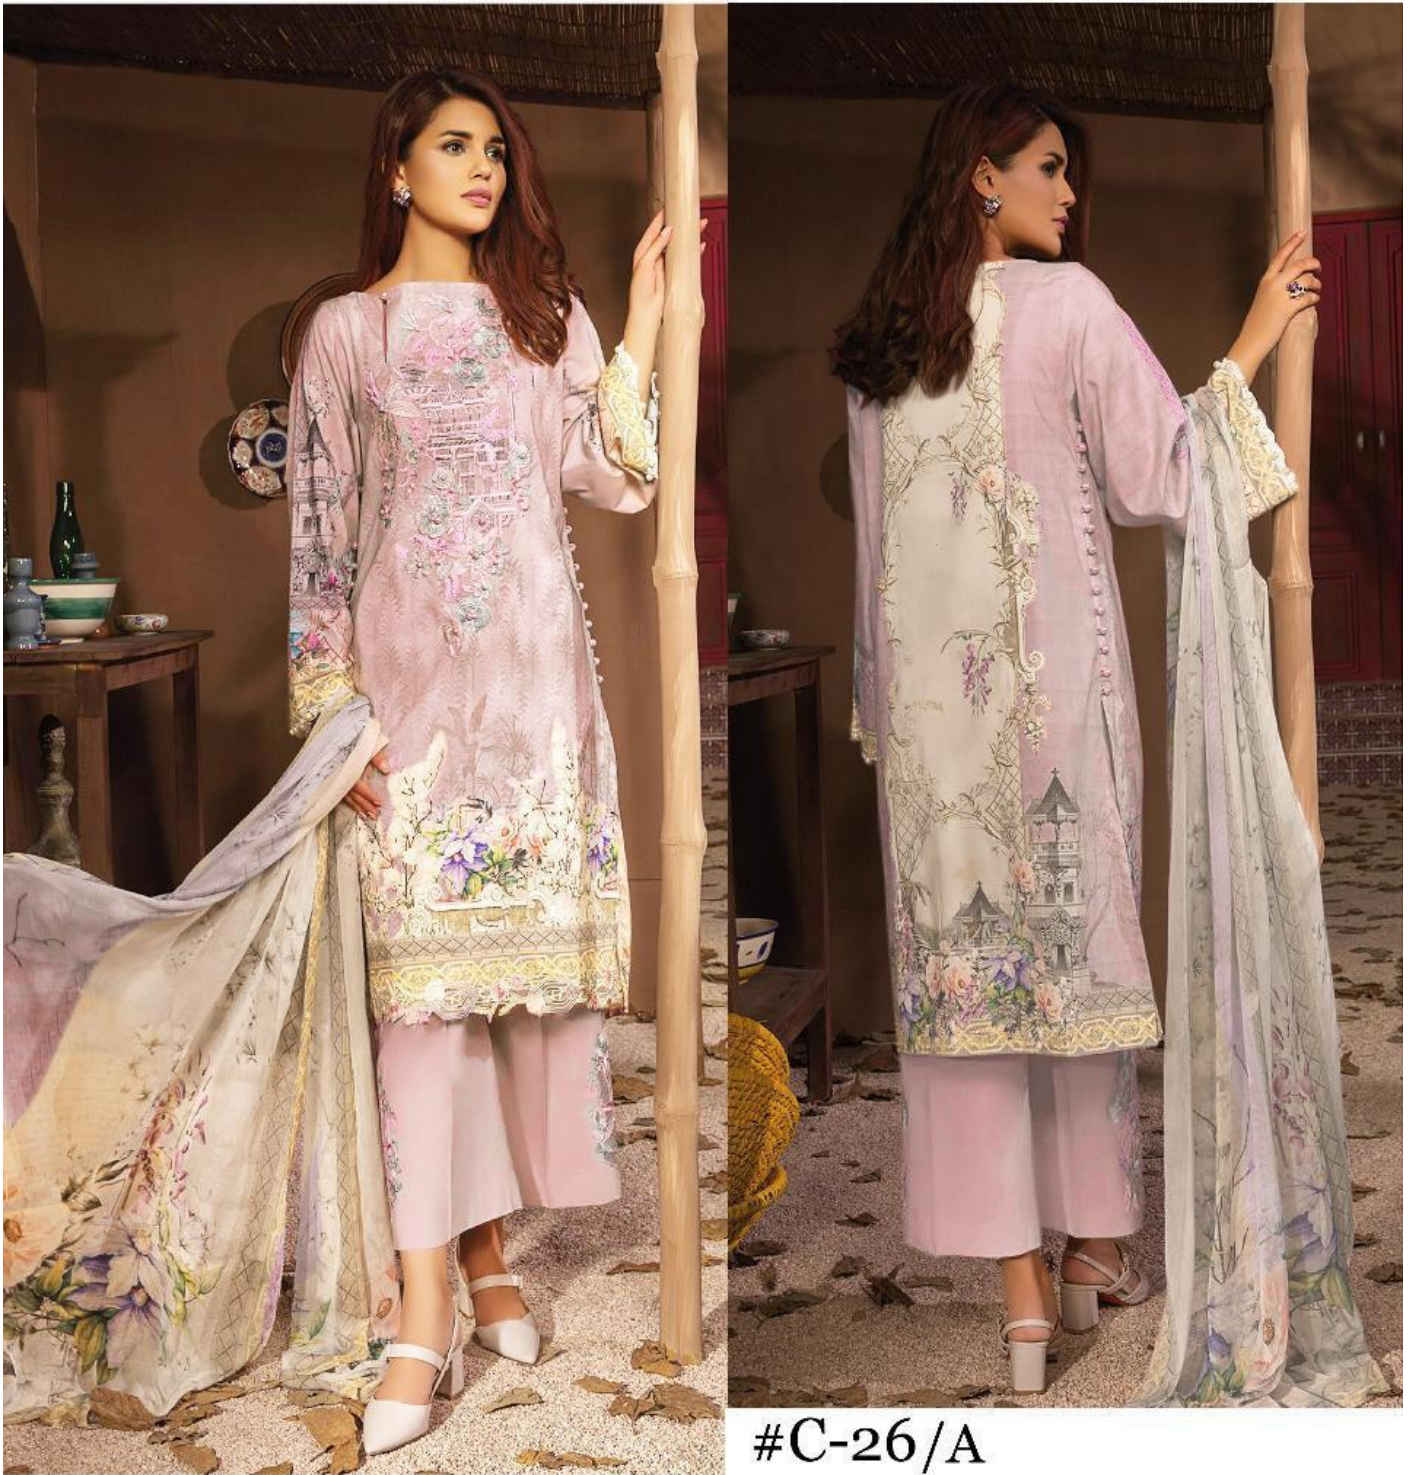

Luxury Lawn Embroidered Collection

By  CS

#C-26/D

HOME LAUNDERING RECOMMENDED
DO NOT USE ANY KIND OF BLEACH OR STAIN
REMOVING CHEMICAL

TOP-LUXURY LAWN DIGITAL PRINT
WITH HEAVY EMBROIDERY
DUPPATA - PURE SILK WITH DIGITAL PRINT
BOTTOM - VISCOSE LAWN WITH
HEAVY EMBROIDERY

 luxurysilkbycs

Luxury Lawn Embroidered Collection

By  CS

HOME LAUNDERING RECOMMENDED
DO NOT USE ANY KIND OF BLEACH OR STAIN
REMOVING CHEMICAL

#C-26/A

TOP-LUXURY LAWN DIGITAL PRINT
WITH HEAVY EMBROIDERY
DUPPATA - PURE SILK WITH DIGITAL PRINT
BOTTOM - VISCOSE LAWN WITH
HEAVY EMBROIDERY