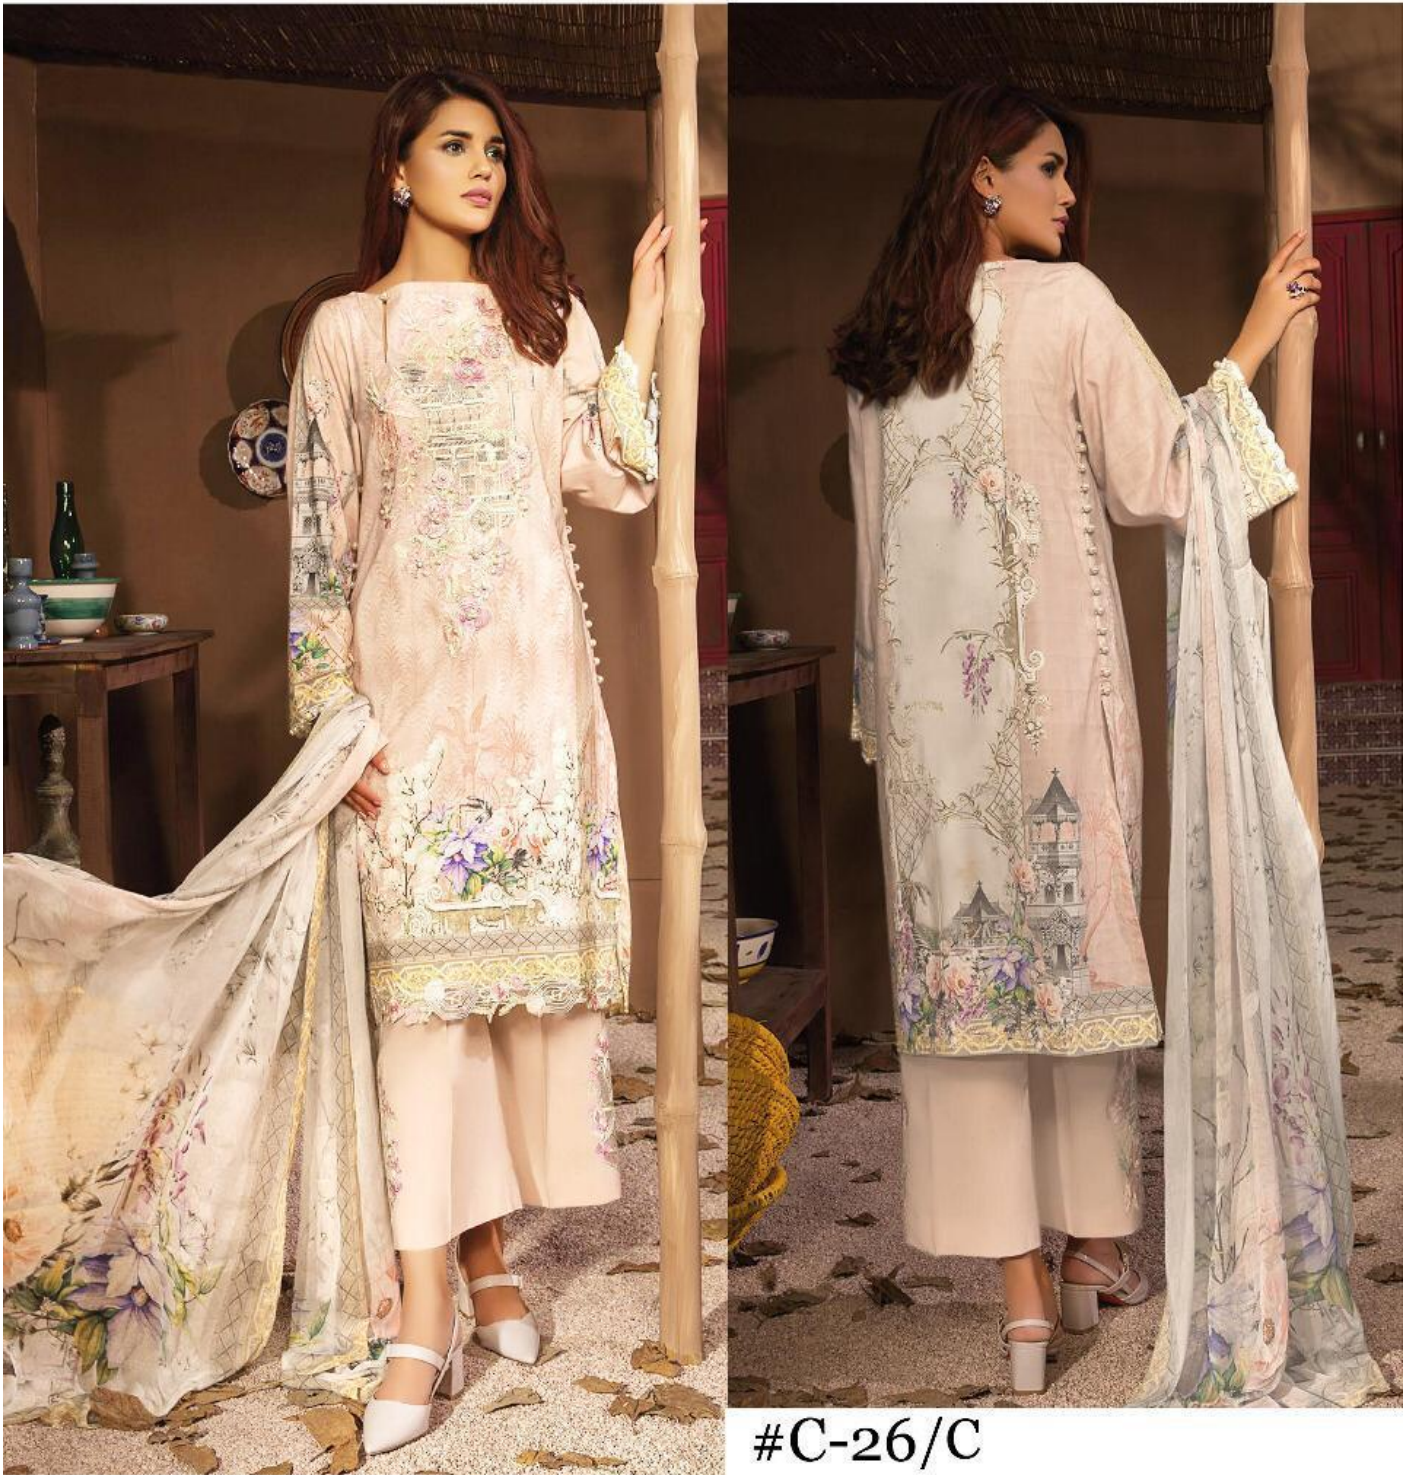

Luxury Lawn Embroidered Collection

By CS

HOME LAUNDERING RECOMMENDED
DO NOT USE ANY KIND OF BLEACH OR STAIN
REMOVING CHEMICAL

#C-26/C

TOP-LUXURY LAWN DIGITAL PRINT
WITH HEAVY EMBROIDERY
DUPPATA - PURE SILK WITH DIGITAL PRINT
BOTTOM - VISCOSE LAWN WITH
HEAVY EMBROIDERY

luxurysilkbycs