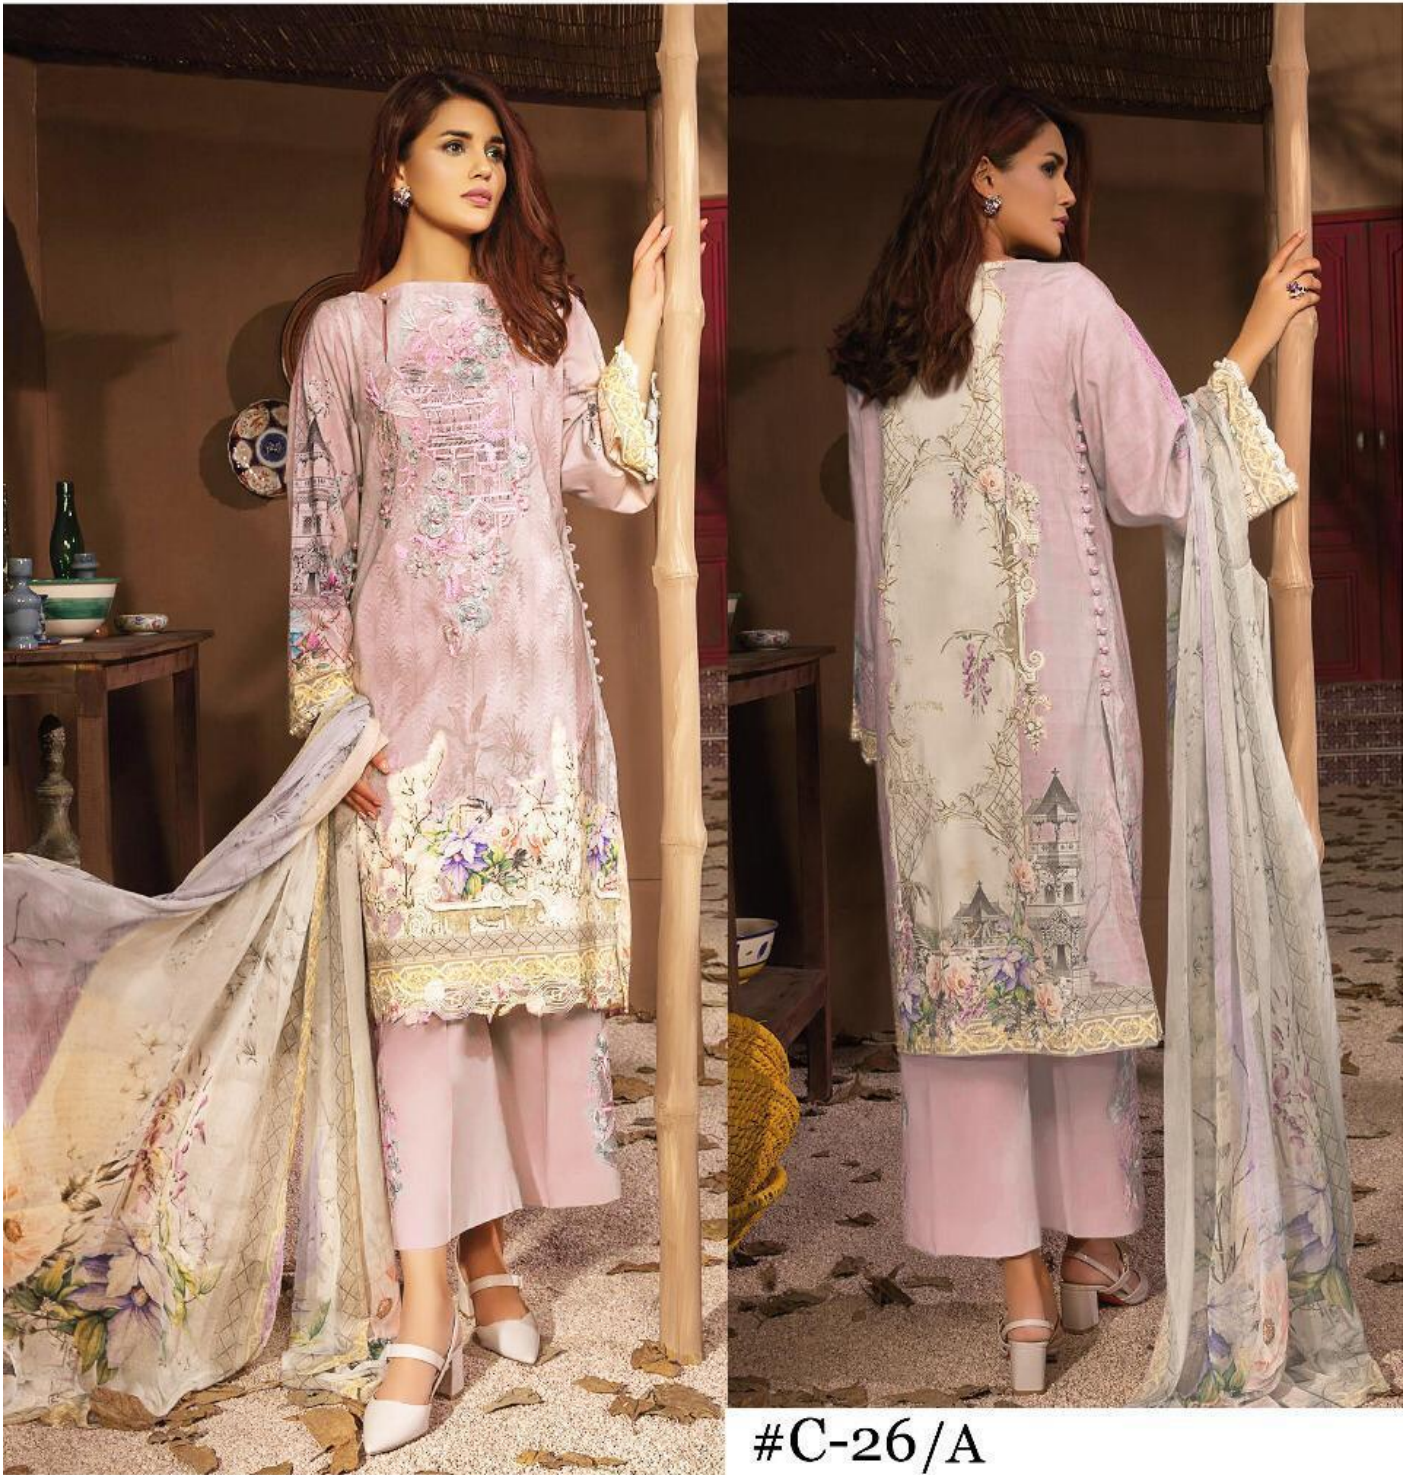

Luxury Lawn Embroidered Collection

By  CS

#C-26/D

HOME LAUNDERING RECOMMENDED
DO NOT USE ANY KIND OF BLEACH OR STAIN
REMOVING CHEMICAL

TOP-LUXURY LAWN DIGITAL PRINT
WITH HEAVY EMBROIDERY
DUPPATA - PURE SILK WITH DIGITAL PRINT
BOTTOM - VISCOSE LAWN WITH
HEAVY EMBROIDERY

 luxurysilkbycs

Luxury Lawn Embroidered Collection

By  CS

HOME LAUNDERING RECOMMENDED
DO NOT USE ANY KIND OF BLEACH OR STAIN
REMOVING CHEMICAL

#C-26/A

TOP-LUXURY LAWN DIGITAL PRINT
WITH HEAVY EMBROIDERY
DUPPATA - PURE SILK WITH DIGITAL PRINT
BOTTOM - VISCOSE LAWN WITH
HEAVY EMBROIDERY