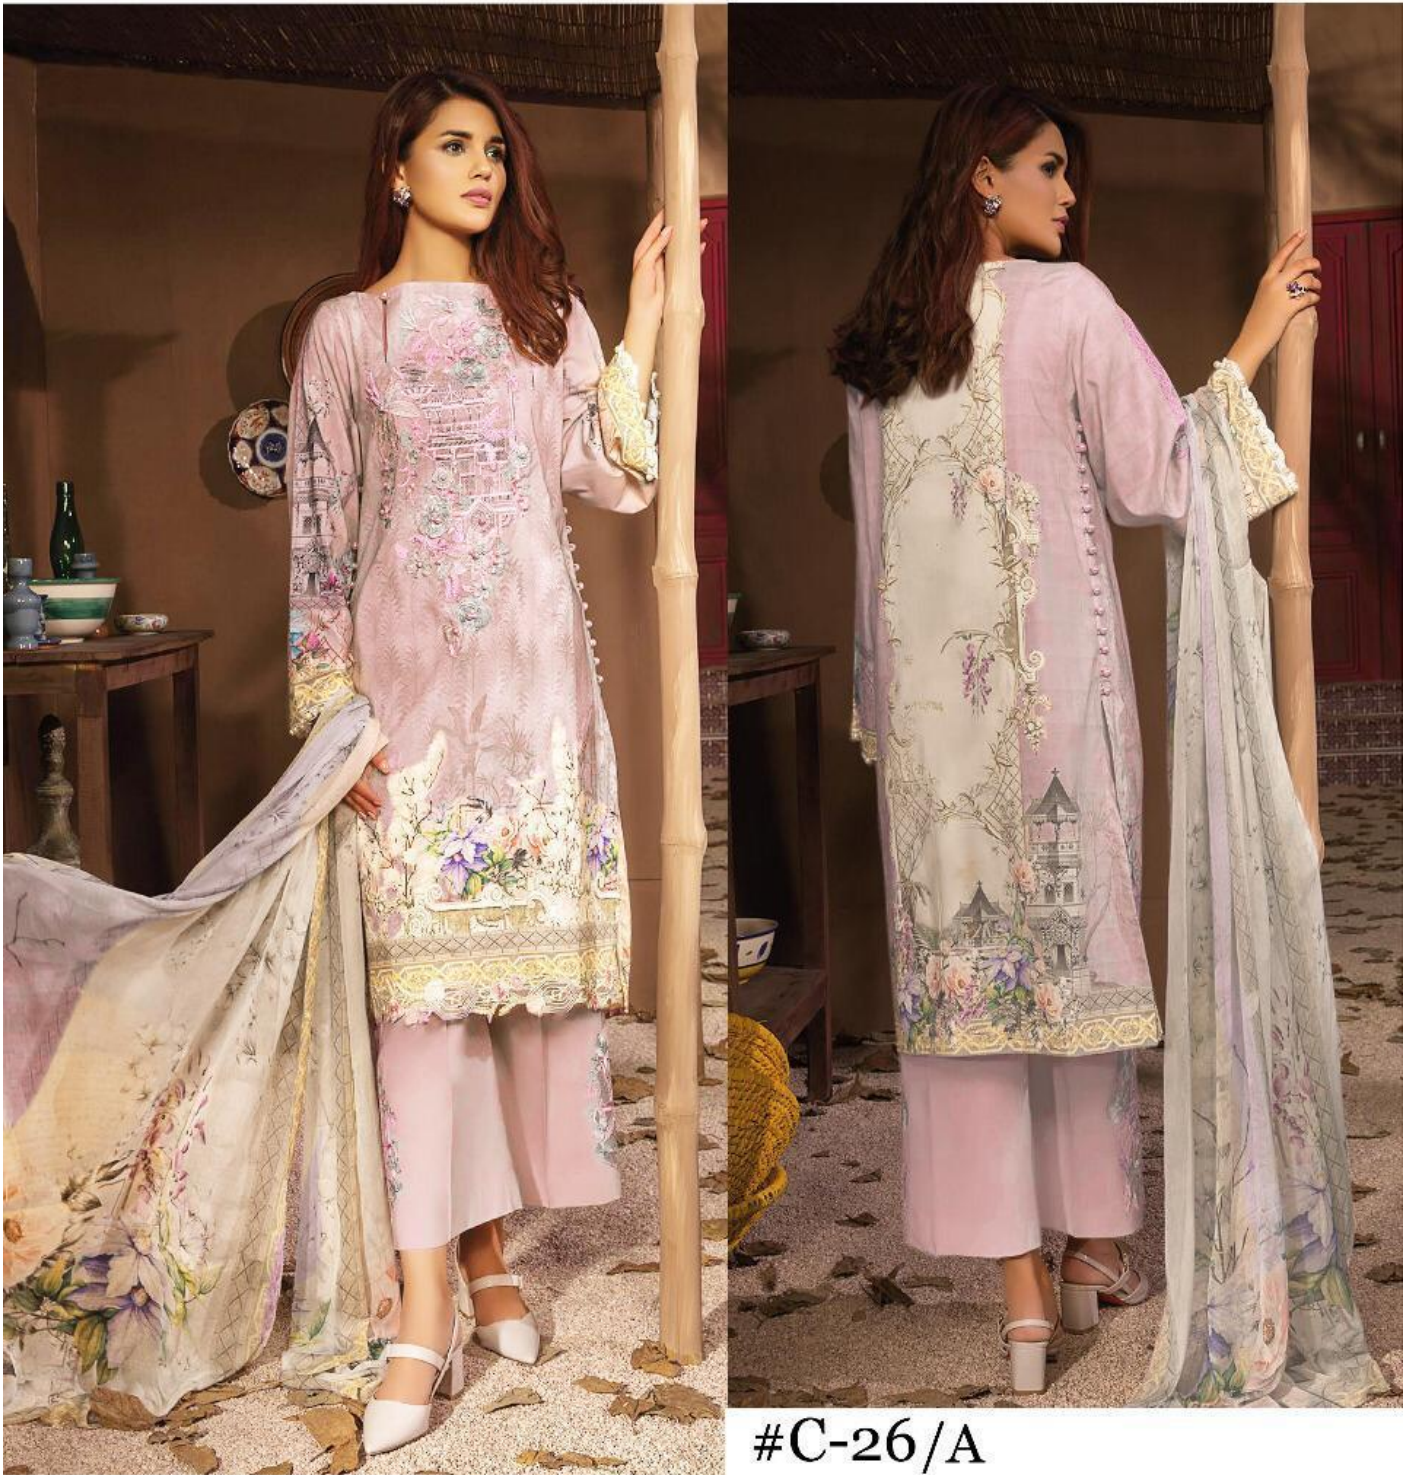

Luxury Lawn Embroidered Collection

By  CS

#C-26/D

HOME LAUNDERING RECOMMENDED
DO NOT USE ANY KIND OF BLEACH OR STAIN
REMOVING CHEMICAL

TOP-LUXURY LAWN DIGITAL PRINT
WITH HEAVY EMBROIDERY
DUPPATA - PURE SILK WITH DIGITAL PRINT
BOTTOM - VISCOSE LAWN WITH
HEAVY EMBROIDERY

 luxurysilkbycs

Luxury Lawn Embroidered Collection

By  CS

HOME LAUNDERING RECOMMENDED
DO NOT USE ANY KIND OF BLEACH OR STAIN
REMOVING CHEMICAL

#C-26/A

TOP-LUXURY LAWN DIGITAL PRINT
WITH HEAVY EMBROIDERY
DUPPATA - PURE SILK WITH DIGITAL PRINT
BOTTOM - VISCOSE LAWN WITH
HEAVY EMBROIDERY

 luxurysilkbycs

Luxury Lawn Embroidered Collection

By  CS

#C-26/B

HOME LAUNDERING RECOMMENDED
DO NOT USE ANY KIND OF BLEACH OR STAIN
REMOVING CHEMICAL

TOP-LUXURY LAWN DIGITAL PRINT
WITH HEAVY EMBROIDERY
DUPPATA - PURE SILK WITH DIGITAL PRINT
BOTTOM - VISCOSE LAWN WITH
HEAVY EMBROIDERY