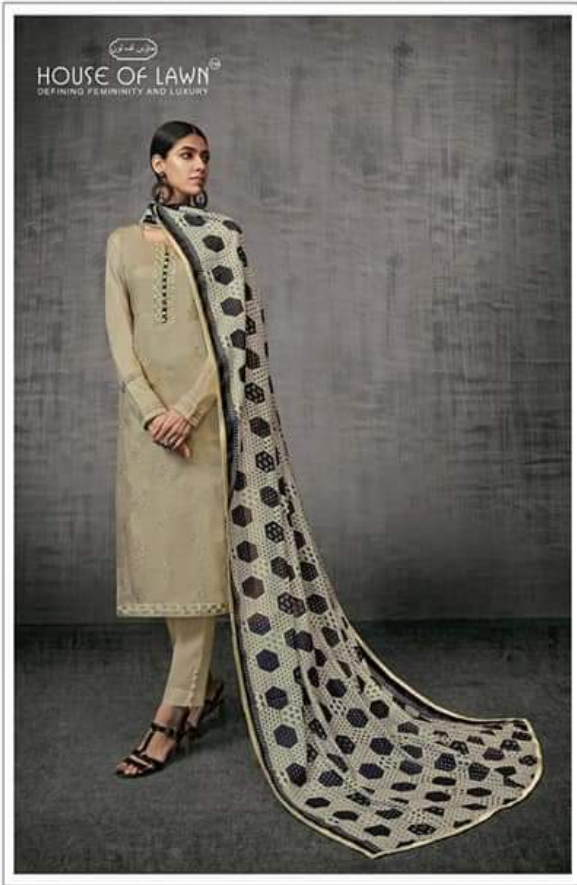

HOUSE OF LAWN®  
DEFINING FEMININITY AND LUXURY

ثاڈس اوف بوتی  
SHADES OF BEAUTY

100 % PURE JAM SILK WITH NEW VARIANT IN EMBROIDERY

SHADES OF BEAUTY - 01

SHADES OF BEAUTY - 02

SHADES OF BEAUTY - 03

SHADES OF BEAUTY - 04

SHADES OF BEAUTY - 05

SHADES OF BEAUTY - 06

SHADES OF BEAUTY - 07

DESIGN-01

DESIGN-02

DESIGN-05

DESIGN-06

DESIGN-03