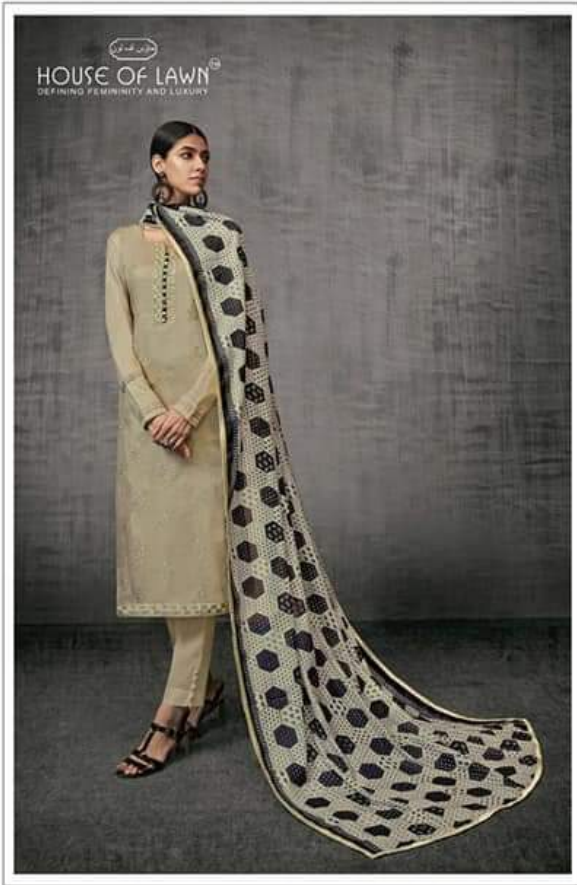

HOUSE OF LAWN®  
DEFINING FEMININITY AND LUXURY

ٹاڈس اوف بوتی  
SHADES OF BEAUTY

100 % PURE JAM SILK WITH NEW VARIANT IN EMBROIDERY

SHADES OF BEAUTY - 01

SHADES OF BEAUTY - 02

SHADES OF BEAUTY - 03

SHADES OF BEAUTY - 04

SHADES OF BEAUTY - 05

SHADES OF BEAUTY - 06

SHADES OF BEAUTY - 07

DESIGN-01

DESIGN-02

DESIGN-05

DESIGN-06

DESIGN-03