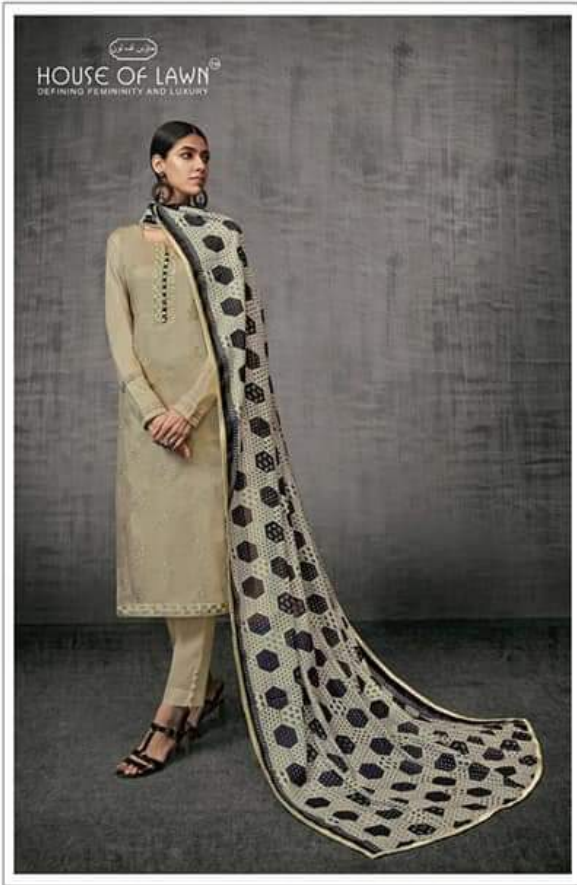

HOUSE OF LAWN®
DEFINING FEMININITY AND LUXURY

ثاڈس اوف بوتی
SHADES OF BEAUTY

100 % PURE JAM SILK WITH NEW VARIANT IN EMBROIDERY

SHADES OF BEAUTY - 01

SHADES OF BEAUTY - 02

SHADES OF BEAUTY - 03

SHADES OF BEAUTY - 04

SHADES OF BEAUTY - 05

SHADES OF BEAUTY - 06

SHADES OF BEAUTY - 07

DESIGN-01

DESIGN-02

DESIGN-05

DESIGN-06

DESIGN-03