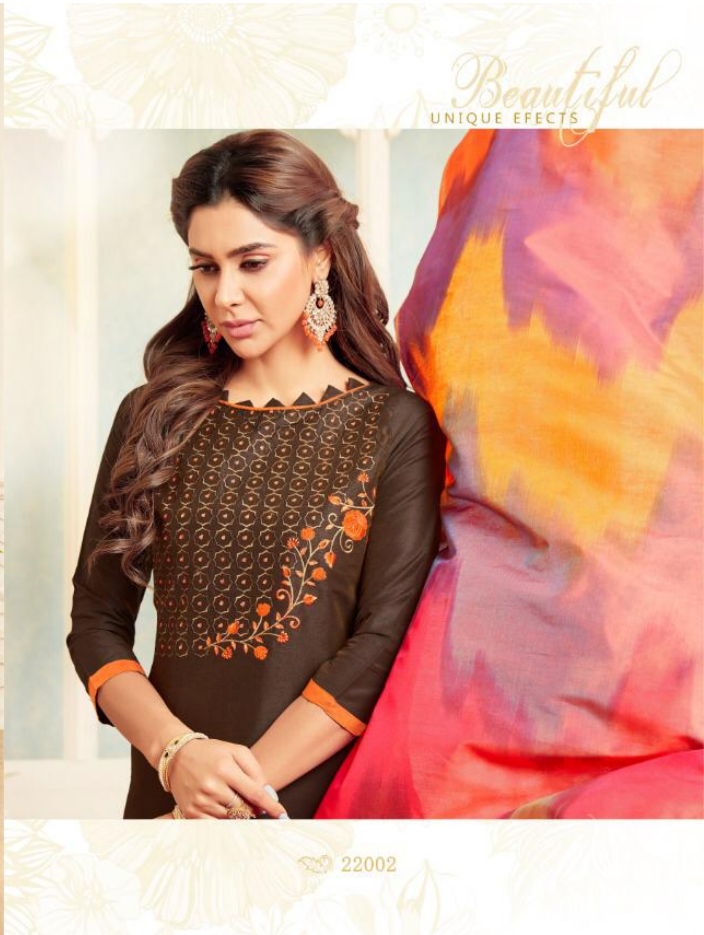

COLOURFUL VOL.2

*Dream*  
THE WEAVER

22001

*Classic*  
SOUL IS ROYALTY

22003

FLUTTER IN GRACENESS

*Floral*

22005

Worldclass  
ETERNITY LIFESTYLES

22008

22010

*Beautiful*  
UNIQUE EFFECTS

22011

*Glowing*  
SPARKLING FINESSE

22012

22001