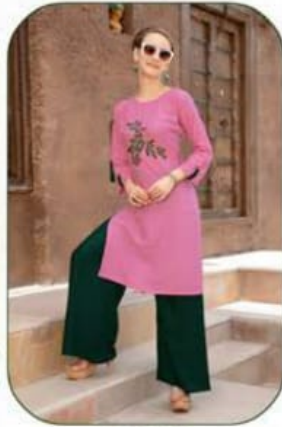

1002

1005

LENGTH
REGULAR

Material

TOP : REYON MILNGE
BOTTOM : HEAVY REYON

NRI COLLECTION...

Style: Casually