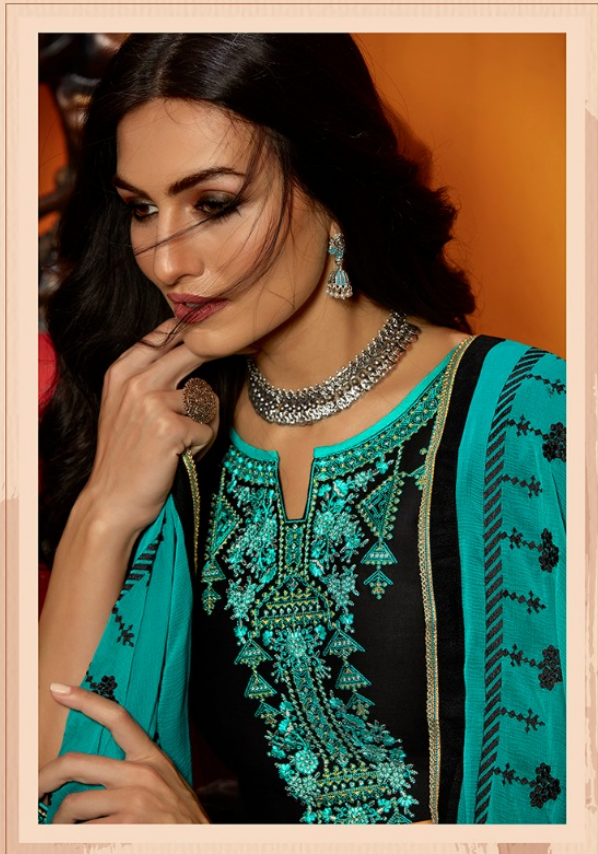

Kalaroop
LIFESTYLE & FABRICS PVT. LTD.

Fashion of **PATIALA**

VOL-25

10031

10032

10033

10034

10037

10035

10038

10039

10040

Fashion

CATALOG NAME:

Fashion of Patiyala Vol - 25

PIECES :10

	FABRICS DETAILS
TOP	COTTON SATIN WITH COTTON INNER
BOTTOM	HEAVY RAYON BOTTOM WITH WORK
DUPPATTA	NAZNEEN WITH WORK
Size	L-40, XL-42, XXL-44