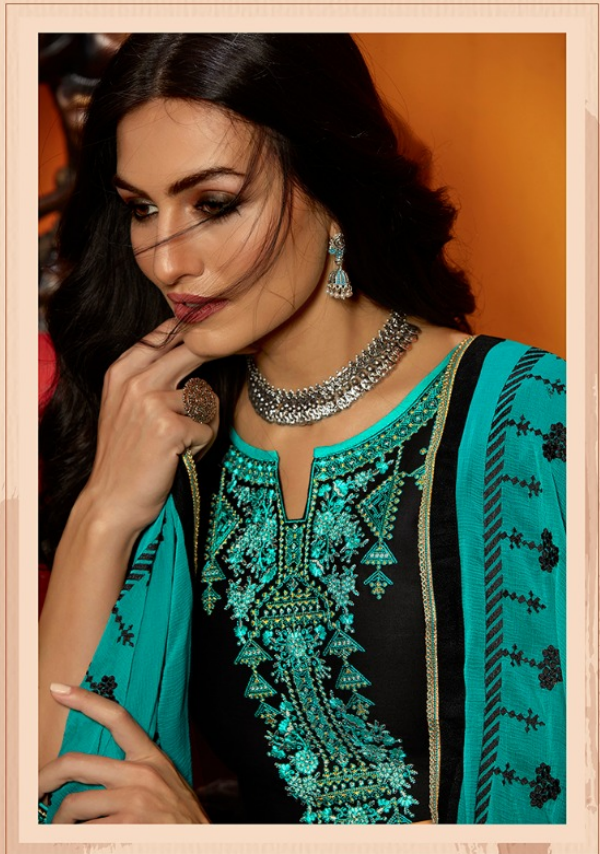

Kalaroop
LIFESTYLE & FABRICS PVT. LTD.

Fashion of **PATIALA**

VOL-25

10031

10032

10033

10034

10037

10035

10038

10039

10040

Fashion

CATALOG NAME:

Fashion of Patiyala Vol - 25

PIECES :10

	FABRICS DETAILS
TOP	COTTON SATIN WITH COTTON INNER
BOTTOM	HEAVY RAYON BOTTOM WITH WORK
DUPPATTA	NAZNEEN WITH WORK
Size	L-40, XL-42, XXL-44