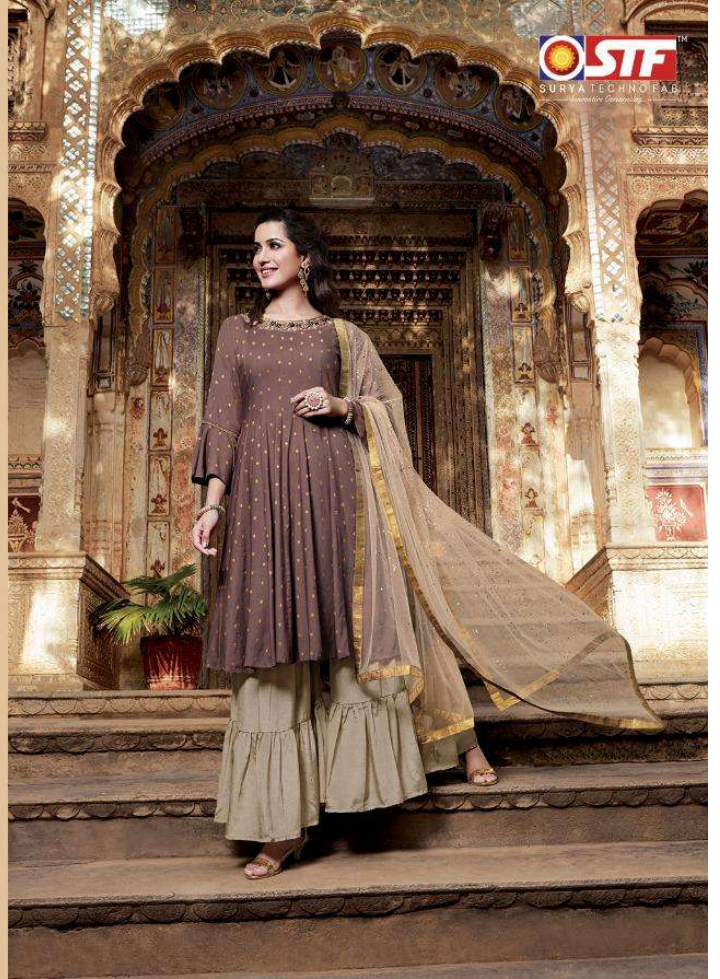

SB-06

THE BEST PART OF BEAUTY IS THE PART THE MIRROR CAN'T REFLECT.