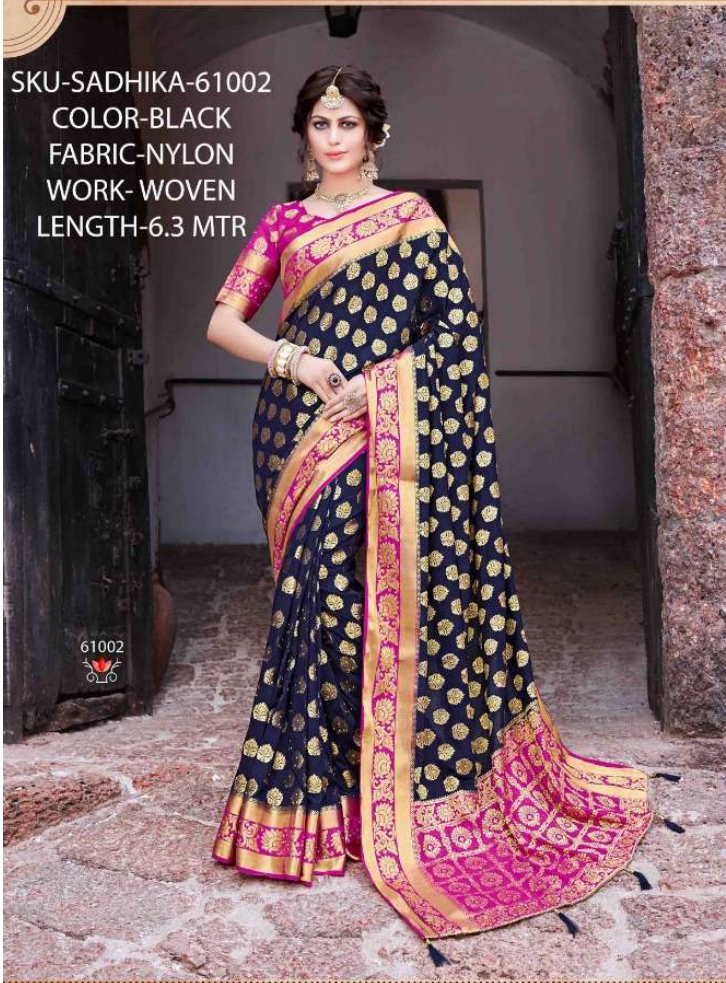

SKU-SADHIKA-61002
COLOR-BLACK
FABRIC-NYLON
WORK- WOVEN
LENGTH-6.3 MTR

61002

rachna

SKU-SADHIKA-61001
COLOR-MAGENTA
FABRIC-NYLON
WORK-WOVEN
LENGTH-6.3 MTR

SKU-SADHIKA-61002
COLOR-BLACK
FABRIC-NYLON
WORK- WOVEN
LENGTH-6.3 MTR

61002

rachna

rachna

61003

SKU-SADHIKA-61003
COLOR-RED
FABRIC-NYLON
WORK-WOVEN
LENGTH-6.3 MTR

SKU-SADHIKA-61006
COLOR-BLACK
FABRIC-NYLON
WORK- WOVEN
LENGTH-6.3 MTR

SKU-SADHIKA-61007
COLOR-MAGENTA
FABRIC-NYLON
WORK-WOVEN
LENGTH-6.3 MTR

61007

SKU-SADHIKA-61008
COLOR-SKYBLUE
FABRIC-NYLON
WORK-WOVEN
LENGTH-6.3 MTR

61008