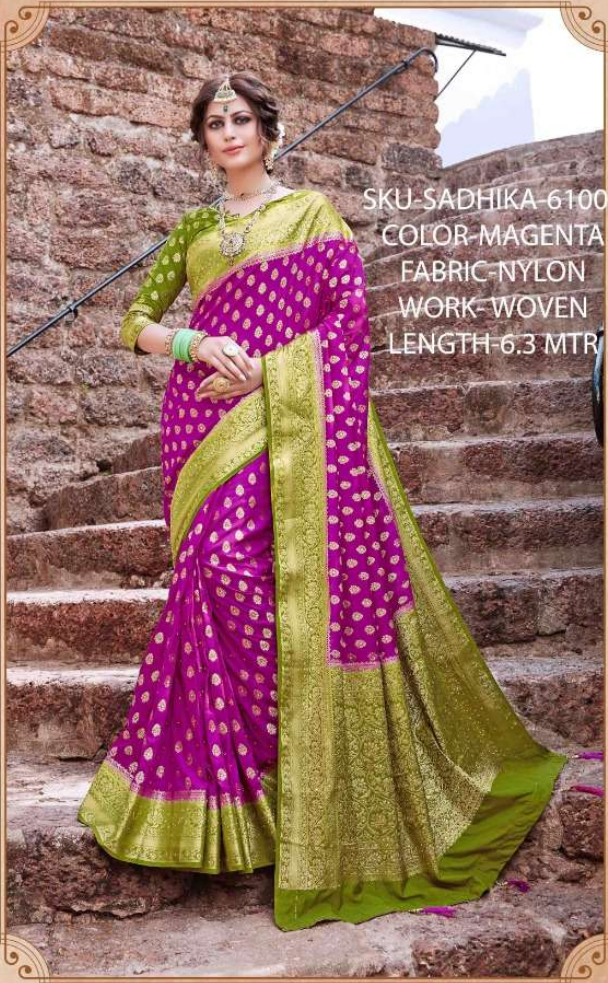

SKU-SADHIKA-61002
COLOR-BLACK
FABRIC-NYLON
WORK- WOVEN
LENGTH-6.3 MTR

61002

rachna

SKU-SADHIKA-61001
COLOR-MAGENTA
FABRIC-NYLON
WORK-WOVEN
LENGTH-6.3 MTR

SKU-SADHIKA-61002
COLOR-BLACK
FABRIC-NYLON
WORK- WOVEN
LENGTH-6.3 MTR

61002

rachna

rachna

61003

SKU-SADHIKA-61003
COLOR-RED
FABRIC-NYLON
WORK-WOVEN
LENGTH-6.3 MTR

SKU-SADHIKA-61006
COLOR-BLACK
FABRIC-NYLON
WORK- WOVEN
LENGTH-6.3 MTR

SKU-SADHIKA-61007
COLOR-MAGENTA
FABRIC-NYLON
WORK-WOVEN
LENGTH-6.3 MTR

61007

SKU-SADHIKA-61008
COLOR-SKYBLUE
FABRIC-NYLON
WORK-WOVEN
LENGTH-6.3 MTR

61008