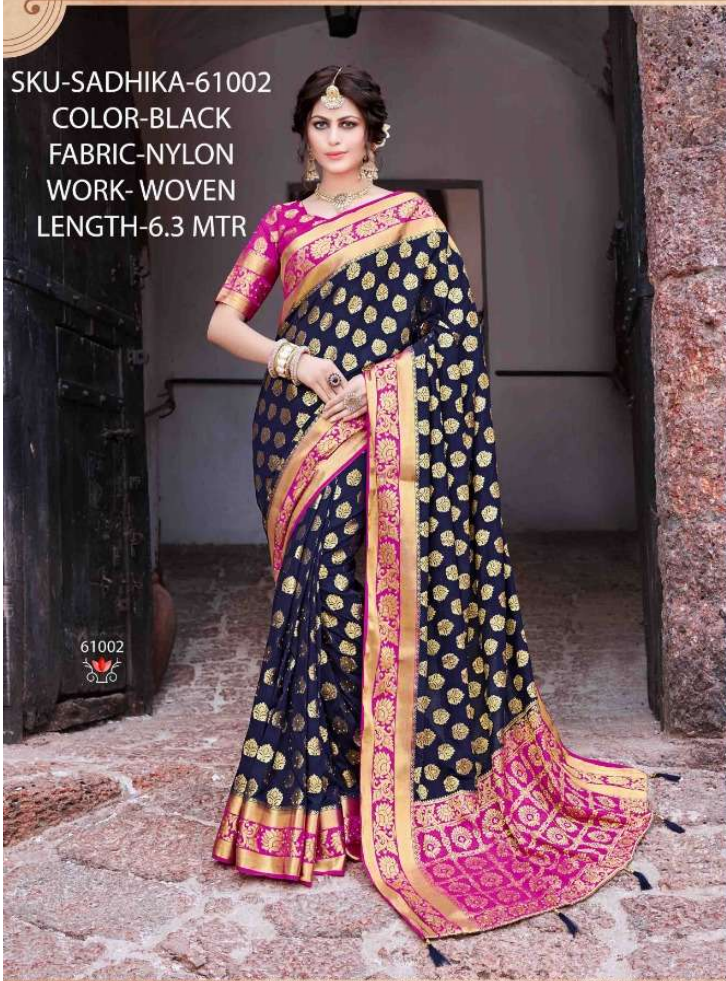

SKU-SADHIKA-61002
COLOR-BLACK
FABRIC-NYLON
WORK- WOVEN
LENGTH-6.3 MTR

61002

rachna

SKU-SADHIKA-61001
COLOR-MAGENTA
FABRIC-NYLON
WORK-WOVEN
LENGTH-6.3 MTR

SKU-SADHIKA-61002
COLOR-BLACK
FABRIC-NYLON
WORK- WOVEN
LENGTH-6.3 MTR

61002

rachna

rachna

61003

SKU-SADHIKA-61003
COLOR-RED
FABRIC-NYLON
WORK-WOVEN
LENGTH-6.3 MTR

SKU-SADHIKA-61006
COLOR-BLACK
FABRIC-NYLON
WORK- WOVEN
LENGTH-6.3 MTR

SKU-SADHIKA-61007
COLOR-MAGENTA
FABRIC-NYLON
WORK-WOVEN
LENGTH-6.3 MTR

61007

SKU-SADHIKA-61008
COLOR-SKYBLUE
FABRIC-NYLON
WORK-WOVEN
LENGTH-6.3 MTR

61008