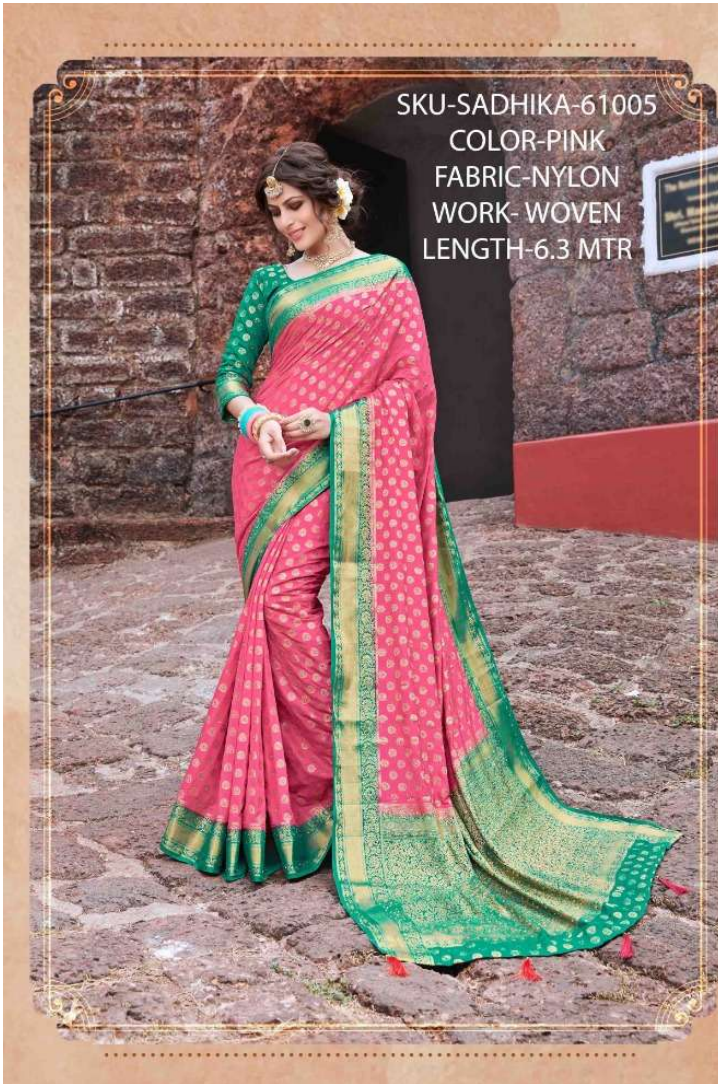

SKU-SADHIKA-61002
COLOR-BLACK
FABRIC-NYLON
WORK- WOVEN
LENGTH-6.3 MTR

61002

rachna

SKU-SADHIKA-61001
COLOR-MAGENTA
FABRIC-NYLON
WORK-WOVEN
LENGTH-6.3 MTR

SKU-SADHIKA-61002
COLOR-BLACK
FABRIC-NYLON
WORK- WOVEN
LENGTH-6.3 MTR

61002

rachna

rachna

61003

SKU-SADHIKA-61003
COLOR-RED
FABRIC-NYLON
WORK-WOVEN
LENGTH-6.3 MTR

SKU-SADHIKA-61004
COLOR-GREEN
FABRIC-NYLON
WORK-WOVEN
LENGTH-6.3 MTR

61004

SKU-SADHIKA-61006
COLOR-BLACK
FABRIC-NYLON
WORK- WOVEN
LENGTH-6.3 MTR

SKU-SADHIKA-61008
COLOR-SKYBLUE
FABRIC-NYLON
WORK-WOVEN
LENGTH-6.3 MTR

61008