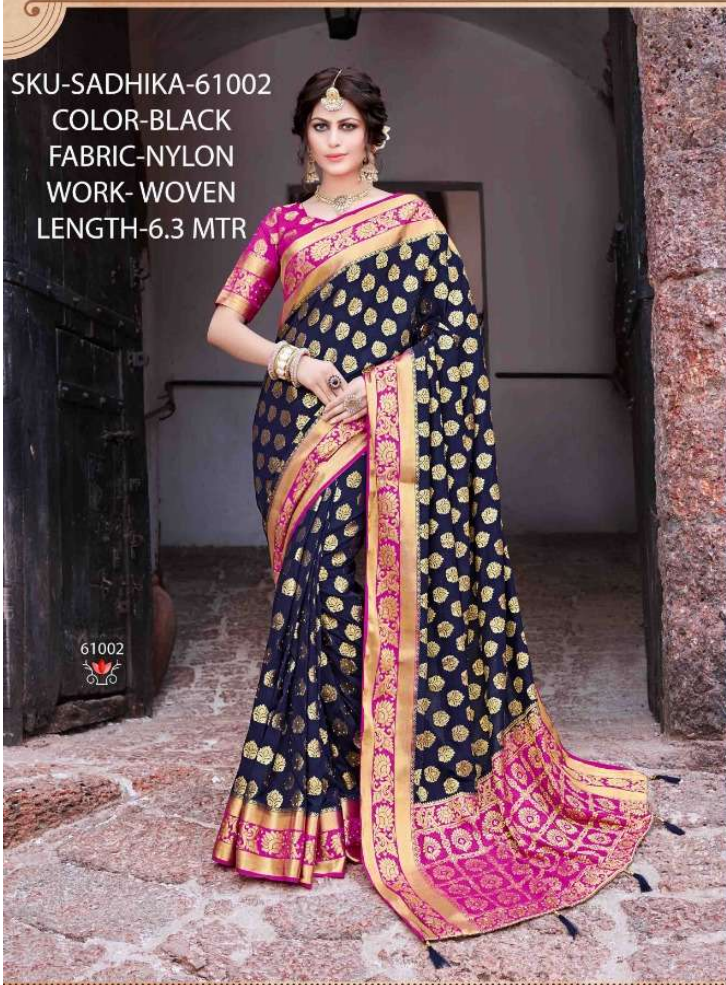

SKU-SADHIKA-61002
COLOR-BLACK
FABRIC-NYLON
WORK- WOVEN
LENGTH-6.3 MTR

61002

rachna

SKU-SADHIKA-61001
COLOR-MAGENTA
FABRIC-NYLON
WORK-WOVEN
LENGTH-6.3 MTR

SKU-SADHIKA-61002
COLOR-BLACK
FABRIC-NYLON
WORK- WOVEN
LENGTH-6.3 MTR

61002

rachna

rachna

61003

SKU-SADHIKA-61003
COLOR-RED
FABRIC-NYLON
WORK-WOVEN
LENGTH-6.3 MTR

SKU-SADHIKA-61004
COLOR-GREEN
FABRIC-NYLON
WORK-WOVEN
LENGTH-6.3 MTR

61004

SKU-SADHIKA-61006
COLOR-BLACK
FABRIC-NYLON
WORK- WOVEN
LENGTH-6.3 MTR

SKU-SADHIKA-61008
COLOR-SKYBLUE
FABRIC-NYLON
WORK-WOVEN
LENGTH-6.3 MTR

61008