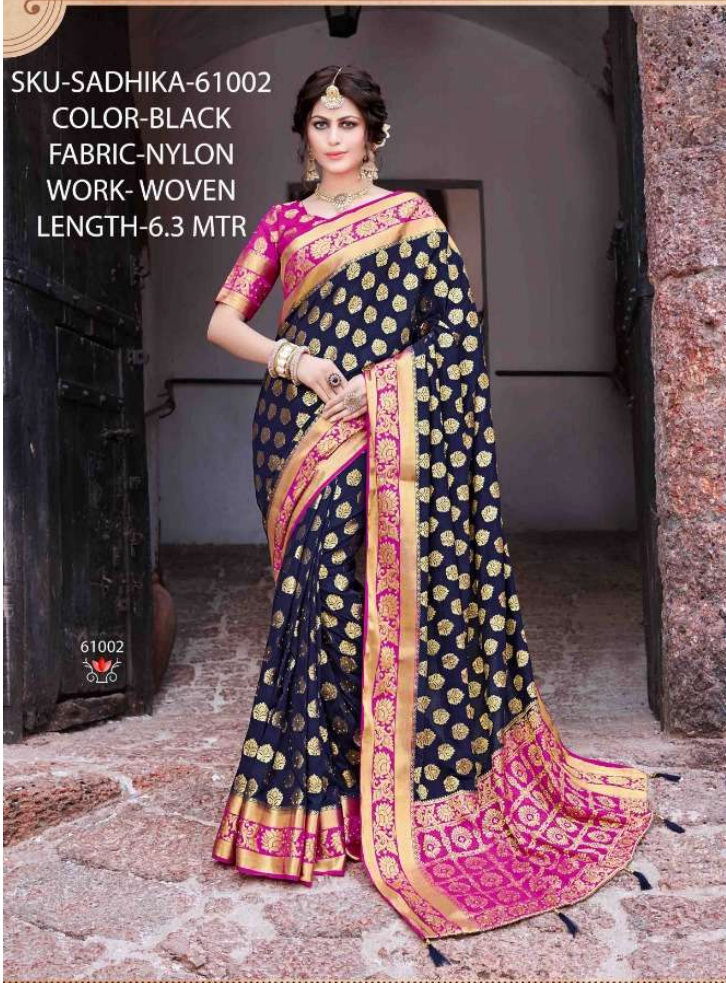

SKU-SADHIKA-61002
COLOR-BLACK
FABRIC-NYLON
WORK- WOVEN
LENGTH-6.3 MTR

61002

rachna

SKU-SADHIKA-61001
COLOR-MAGENTA
FABRIC-NYLON
WORK-WOVEN
LENGTH-6.3 MTR

SKU-SADHIKA-61002
COLOR-BLACK
FABRIC-NYLON
WORK- WOVEN
LENGTH-6.3 MTR

61002

rachna

rachna

61003

SKU-SADHIKA-61003
COLOR-RED
FABRIC-NYLON
WORK-WOVEN
LENGTH-6.3 MTR

SKU-SADHIKA-61004
COLOR-GREEN
FABRIC-NYLON
WORK-WOVEN
LENGTH-6.3 MTR

61004

SKU-SADHIKA-61006
COLOR-BLACK
FABRIC-NYLON
WORK- WOVEN
LENGTH-6.3 MTR

SKU-SADHIKA-61008
COLOR-SKYBLUE
FABRIC-NYLON
WORK-WOVEN
LENGTH-6.3 MTR

61008