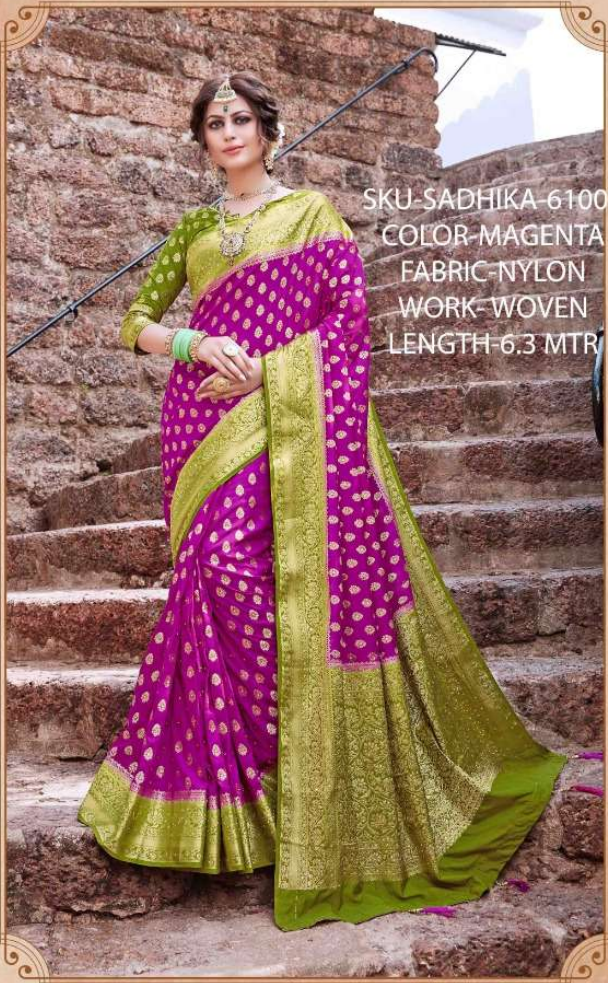

SKU-SADHIKA-61002  
COLOR-BLACK  
FABRIC-NYLON  
WORK- WOVEN  
LENGTH-6.3 MTR

61002

rachna

SKU-SADHIKA-61001  
COLOR-MAGENTA  
FABRIC-NYLON  
WORK-WOVEN  
LENGTH-6.3 MTR

SKU-SADHIKA-61002  
COLOR-BLACK  
FABRIC-NYLON  
WORK- WOVEN  
LENGTH-6.3 MTR

61002

rachna

rachna

61003

SKU-SADHIKA-61003  
COLOR-RED  
FABRIC-NYLON  
WORK-WOVEN  
LENGTH-6.3 MTR

SKU-SADHIKA-61004  
COLOR-GREEN  
FABRIC-NYLON  
WORK-WOVEN  
LENGTH-6.3 MTR

61004

SKU-SADHIKA-61006  
COLOR-BLACK  
FABRIC-NYLON  
WORK- WOVEN  
LENGTH-6.3 MTR

SKU-SADHIKA-61007  
COLOR-MAGENTA  
FABRIC-NYLON  
WORK-WOVEN  
LENGTH-6.3 MTR

61007  

SKU-SADHIKA-61008  
COLOR-SKYBLUE  
FABRIC-NYLON  
WORK-WOVEN  
LENGTH-6.3 MTR

61008  
