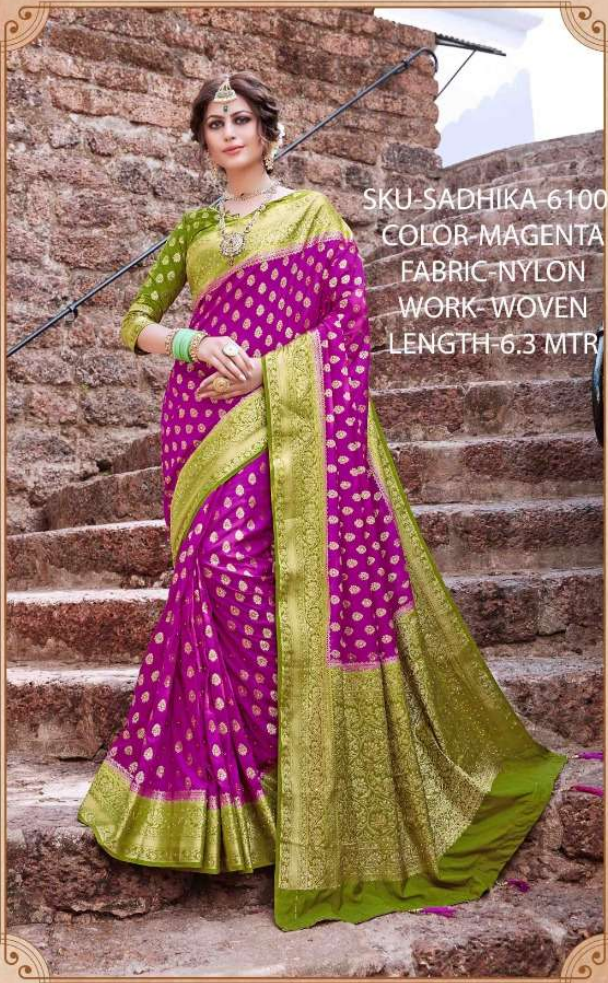

SKU-SADHIKA-61002
COLOR-BLACK
FABRIC-NYLON
WORK- WOVEN
LENGTH-6.3 MTR

61002

rachna

SKU-SADHIKA-61001
COLOR-MAGENTA
FABRIC-NYLON
WORK-WOVEN
LENGTH-6.3 MTR

SKU-SADHIKA-61002
COLOR-BLACK
FABRIC-NYLON
WORK- WOVEN
LENGTH-6.3 MTR

61002

rachna

rachna

61003

SKU-SADHIKA-61003
COLOR-RED
FABRIC-NYLON
WORK-WOVEN
LENGTH-6.3 MTR

SKU-SADHIKA-61004
COLOR-GREEN
FABRIC-NYLON
WORK-WOVEN
LENGTH-6.3 MTR

61004

SKU-SADHIKA-61006
COLOR-BLACK
FABRIC-NYLON
WORK- WOVEN
LENGTH-6.3 MTR

SKU-SADHIKA-61008
COLOR-SKYBLUE
FABRIC-NYLON
WORK-WOVEN
LENGTH-6.3 MTR

61008