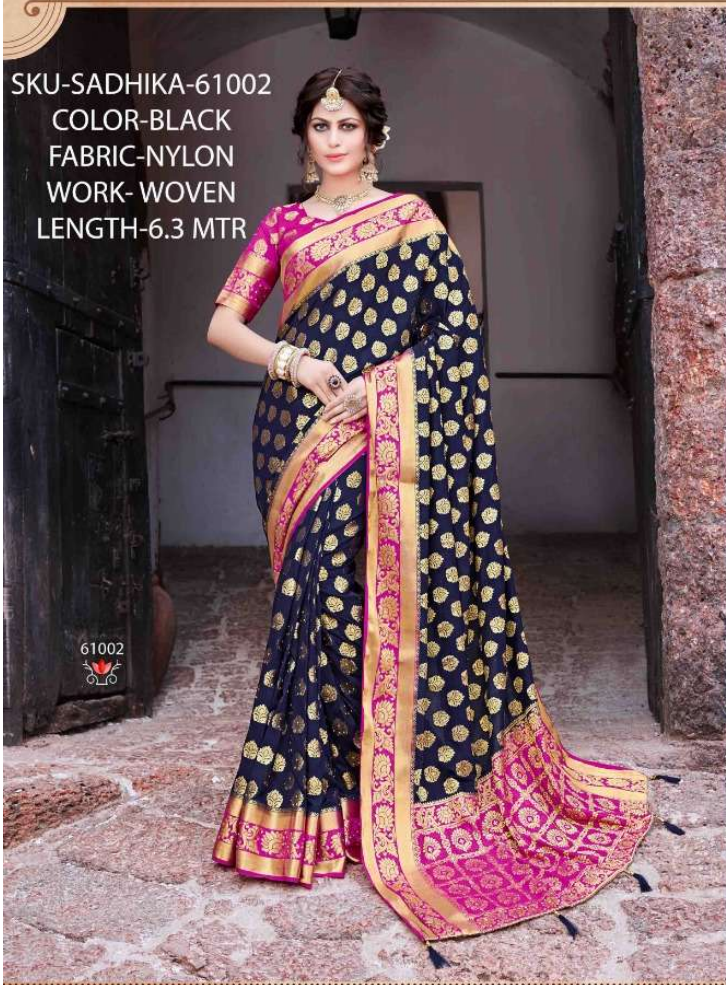

SKU-SADHIKA-61002  
COLOR-BLACK  
FABRIC-NYLON  
WORK- WOVEN  
LENGTH-6.3 MTR

61002

rachna

SKU-SADHIKA-61001  
COLOR-MAGENTA  
FABRIC-NYLON  
WORK-WOVEN  
LENGTH-6.3 MTR

SKU-SADHIKA-61002  
COLOR-BLACK  
FABRIC-NYLON  
WORK- WOVEN  
LENGTH-6.3 MTR

61002

rachna

rachna

61003

SKU-SADHIKA-61003  
COLOR-RED  
FABRIC-NYLON  
WORK-WOVEN  
LENGTH-6.3 MTR

SKU-SADHIKA-61004  
COLOR-GREEN  
FABRIC-NYLON  
WORK-WOVEN  
LENGTH-6.3 MTR

61004

SKU-SADHIKA-61006  
COLOR-BLACK  
FABRIC-NYLON  
WORK- WOVEN  
LENGTH-6.3 MTR

SKU-SADHIKA-61007  
COLOR-MAGENTA  
FABRIC-NYLON  
WORK-WOVEN  
LENGTH-6.3 MTR

61007  

SKU-SADHIKA-61008  
COLOR-SKYBLUE  
FABRIC-NYLON  
WORK-WOVEN  
LENGTH-6.3 MTR

61008  
