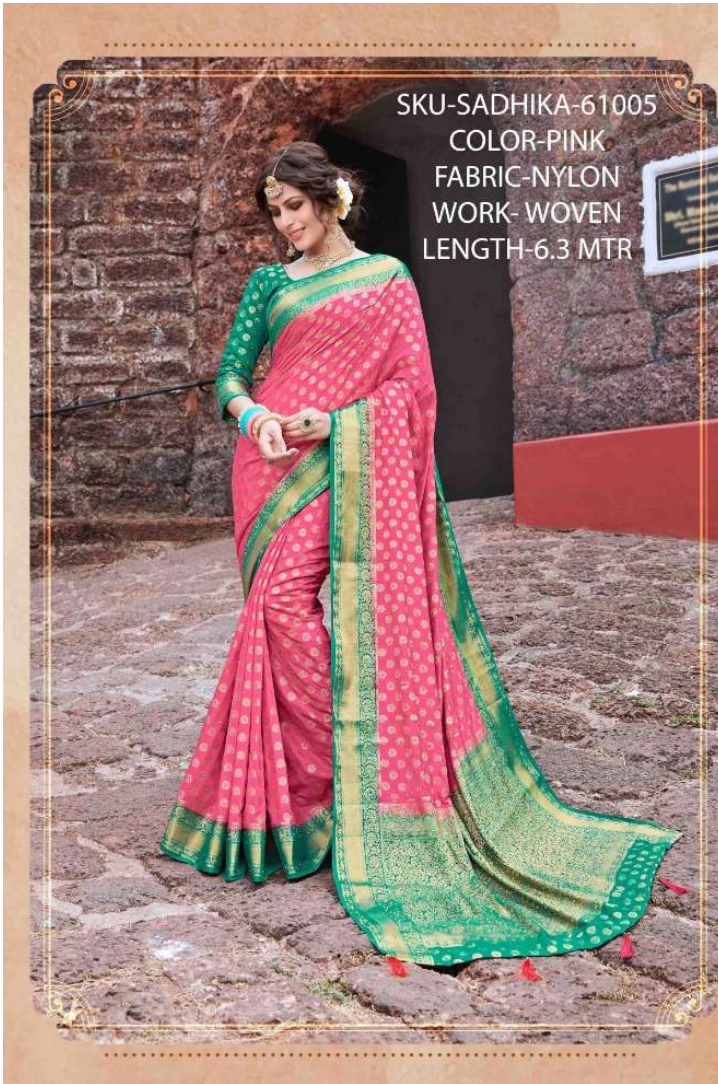

SKU-SADHIKA-61002
COLOR-BLACK
FABRIC-NYLON
WORK- WOVEN
LENGTH-6.3 MTR

61002

rachna

SKU-SADHIKA-61001
COLOR-MAGENTA
FABRIC-NYLON
WORK-WOVEN
LENGTH-6.3 MTR

SKU-SADHIKA-61002
COLOR-BLACK
FABRIC-NYLON
WORK- WOVEN
LENGTH-6.3 MTR

61002

rachna

rachna

61003

SKU-SADHIKA-61003
COLOR-RED
FABRIC-NYLON
WORK-WOVEN
LENGTH-6.3 MTR

SKU-SADHIKA-61006
COLOR-BLACK
FABRIC-NYLON
WORK- WOVEN
LENGTH-6.3 MTR

SKU-SADHIKA-61007
COLOR-MAGENTA
FABRIC-NYLON
WORK-WOVEN
LENGTH-6.3 MTR

61007

SKU-SADHIKA-61008
COLOR-SKYBLUE
FABRIC-NYLON
WORK-WOVEN
LENGTH-6.3 MTR

61008