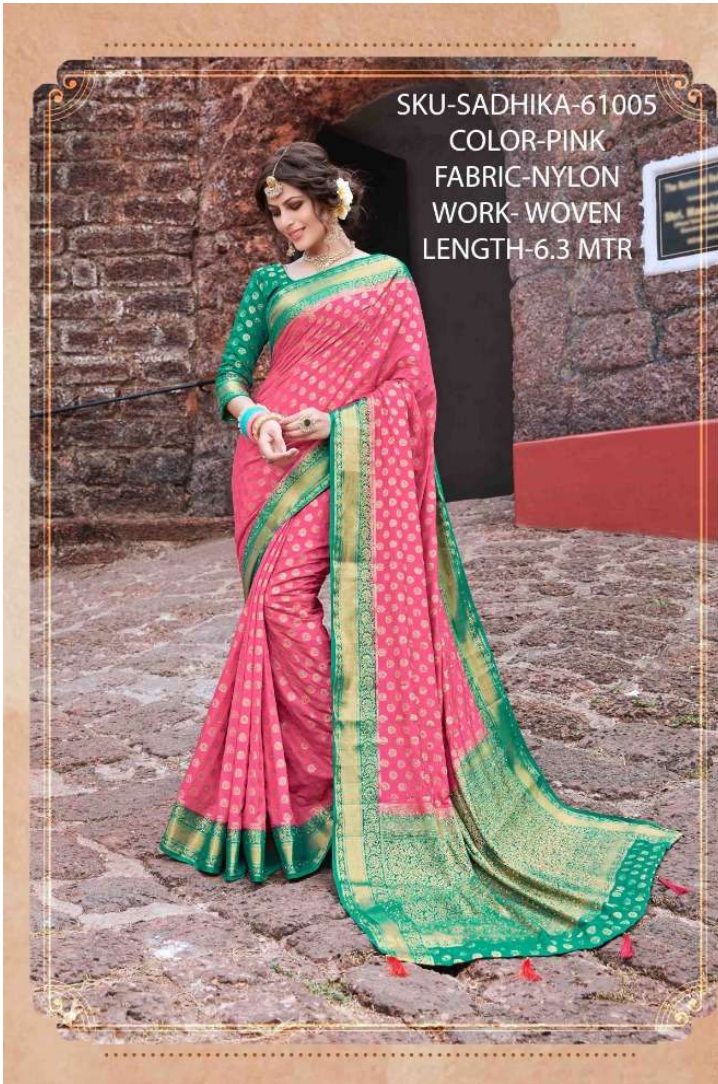

SKU-SADHIKA-61002  
COLOR-BLACK  
FABRIC-NYLON  
WORK- WOVEN  
LENGTH-6.3 MTR

61002

rachna

SKU-SADHIKA-61001  
COLOR-MAGENTA  
FABRIC-NYLON  
WORK-WOVEN  
LENGTH-6.3 MTR

SKU-SADHIKA-61002  
COLOR-BLACK  
FABRIC-NYLON  
WORK- WOVEN  
LENGTH-6.3 MTR

61002

rachna

rachna

61003

SKU-SADHIKA-61003  
COLOR-RED  
FABRIC-NYLON  
WORK-WOVEN  
LENGTH-6.3 MTR

SKU-SADHIKA-61004  
COLOR-GREEN  
FABRIC-NYLON  
WORK-WOVEN  
LENGTH-6.3 MTR

61004

SKU-SADHIKA-61006  
COLOR-BLACK  
FABRIC-NYLON  
WORK- WOVEN  
LENGTH-6.3 MTR

SKU-SADHIKA-61007  
COLOR-MAGENTA  
FABRIC-NYLON  
WORK-WOVEN  
LENGTH-6.3 MTR

61007  

SKU-SADHIKA-61008  
COLOR-SKYBLUE  
FABRIC-NYLON  
WORK-WOVEN  
LENGTH-6.3 MTR

61008  
