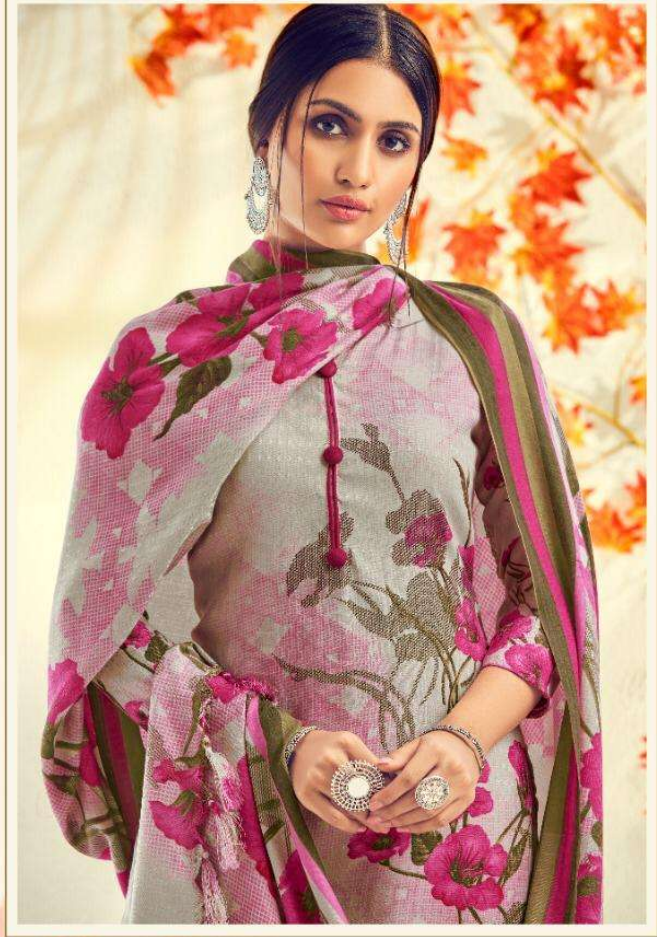

SPARKLING BEAUTY

D No 2004