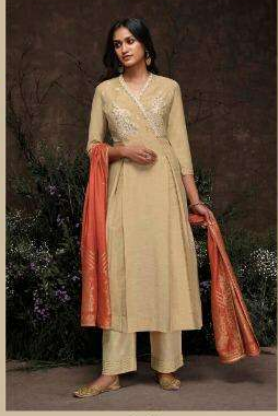

J-13

J-14

J-16

• • • LONG DRESS • • •

| DESIGN NO. | PRODUCT NAME | PRICE |
|----------------|--------------|----------------------|
| J-11 | NOORA | 2395/- |
| J-12 | NOORA | 2395/- |
| J-13 | NOORA | 2395/- |
| J-14 | NOORA | 2395/- |
| J-15 | NOORA | 2395/- |
| J-16 | NOORA | 2395/- |
| TOTAL PCS : 06 | | TOTAL AMT. : 14370/- |

TOP : AARIA SILK

BOTTOM : AARIA SILK

STOLE : BANARASI JACQUARD

SIZE : S, M, L, XL, XXL, XXXL

GST : 12%

PRODUCT NAME

N O O R A

DESIGN NO.

J-11 TO J-16

LONG DRESS

TOP:

AARIA SILK

BOTTOM:

AARIA SILK

STOLE:

BANARASI JACQUARD

SIZE : S, M, L, XL, XXL, XXXL

JANSI