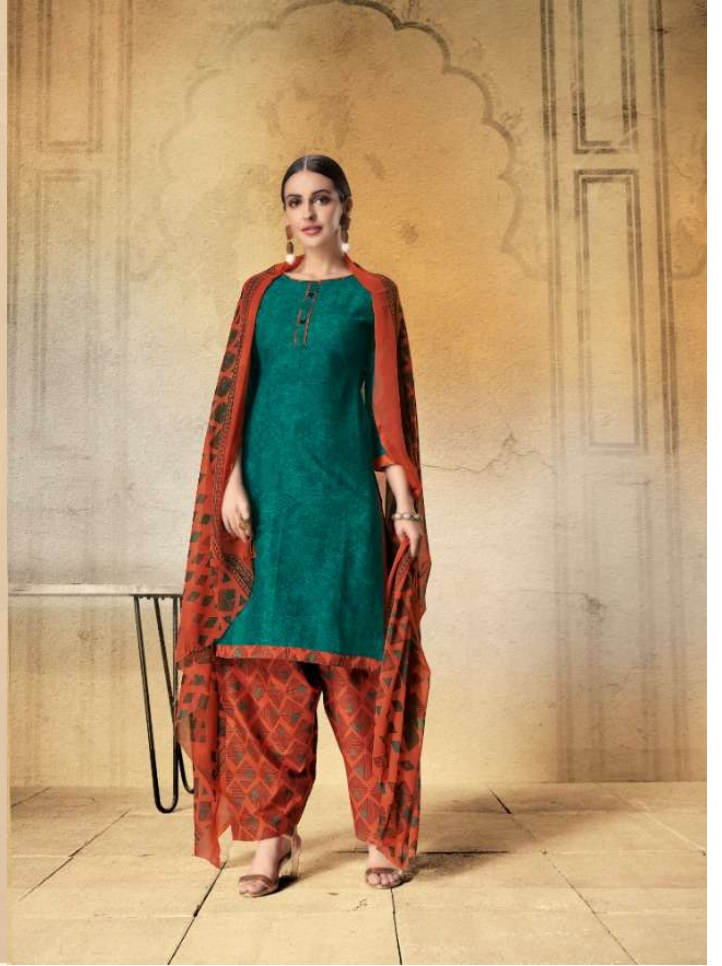

Suryajyoti®

Designer Cotton Salwar Suits

*Her style
show form
Cuttare
club*

Chiffon Patiala

702-10

D.NO.10001

Suryajyoti®

D.NO.10002