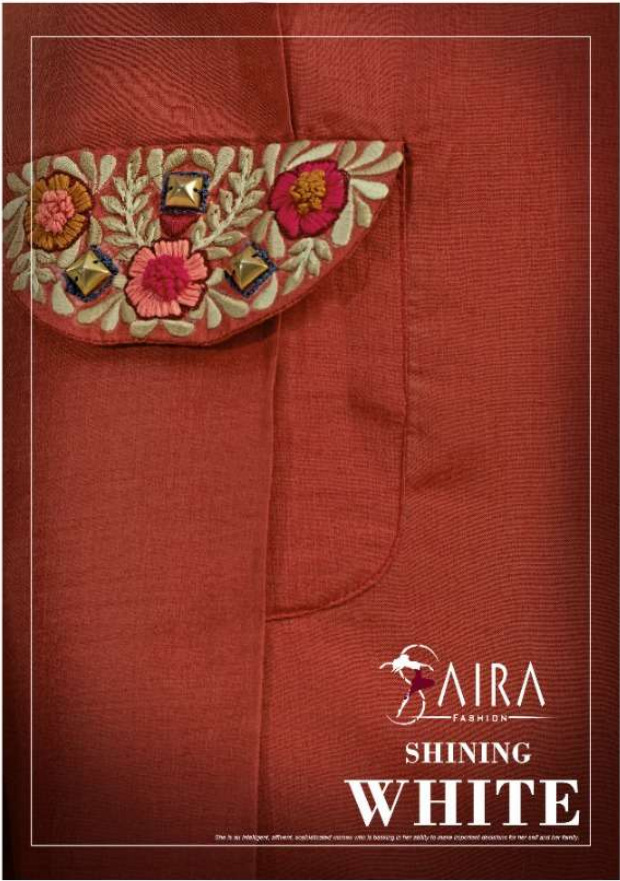

SAIRA
FASHION
SHINING
WHITE