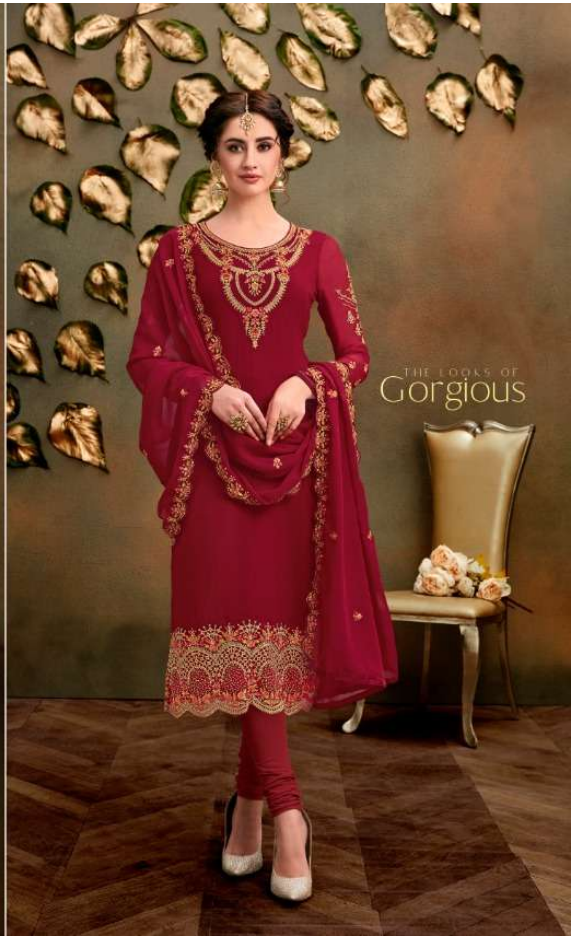

Hanshika

3000.5
THE LOOKS OF
GORGIOUS

3001

3002

3003

3004

3005

3006

Hanshika

TOP
FOX GEORGEAT

BOTTOM
SENTOON

INNER
SENTOON

DUPATTA
FOX GEORGEAT

DESIGN NUMBER
3001 to 3006

• RATE •
1435/-