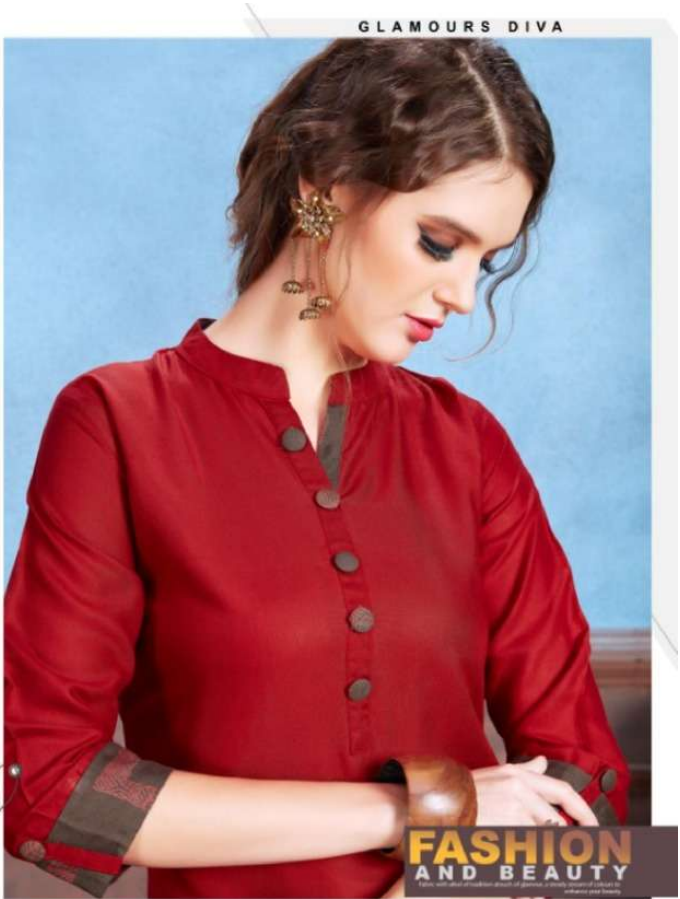

the height of feminine fashion excellence elegant, stylish, graceful and exceptionally classy..

FLIMSHY FABRIC

WIDE
RANGE

Design brings flashy patterns on filmy fabric
whic turns even the simplest style.

1001

KERSOM
ECLAIR

FLIMSHY FABRIC

SENSE
SENSIBILITY

Conditioning condition of garment
is not guaranteed. Color may change
due to washing and use. Please
read the instruction of fabric
and garment.

the height of feminine fashion excellence elegant, stylish, graceful and exceptionally classy.