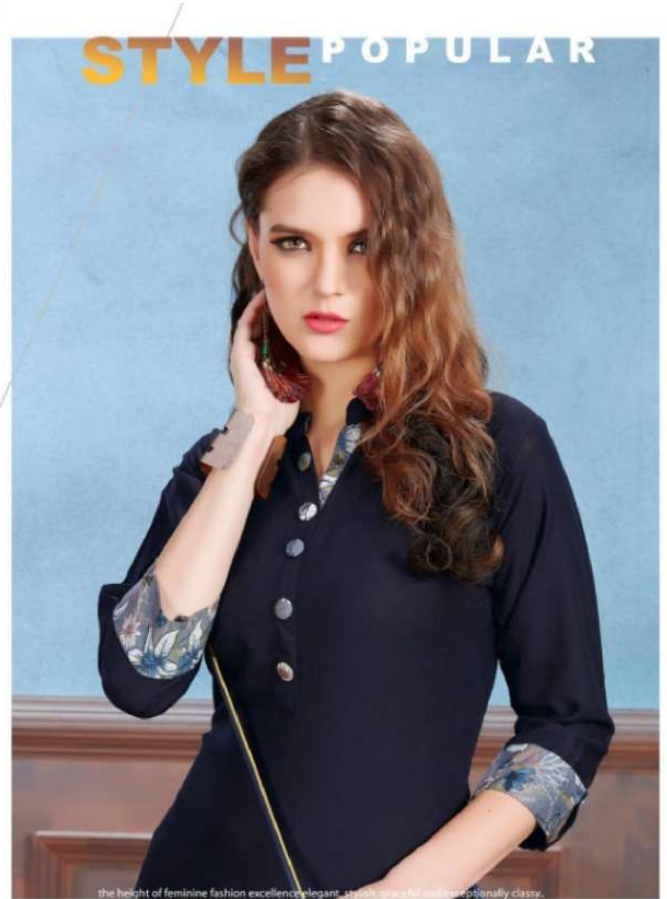

the height of feminine fashion excellence elegant, stylish, graceful and exceptionally classy.

FLIMSHY FABRIC

WIDE
RANGE

Design brings flashy patterns on filmy fabric
whic turns even the simplest style.

27th
1001

KERSOM
ECLAIR

the height of feminine fashion excellence elegant, stylish, graceful and exceptionally classy..

LOOK OF
BEAUTY

ECLAIR

COMPLIMENTARY COPY NOT FOR SALE.

All rights of this publication are reserved. Unauthorized copying, distribution or printing is strictly prohibited.
All photographs, models & designs are real.