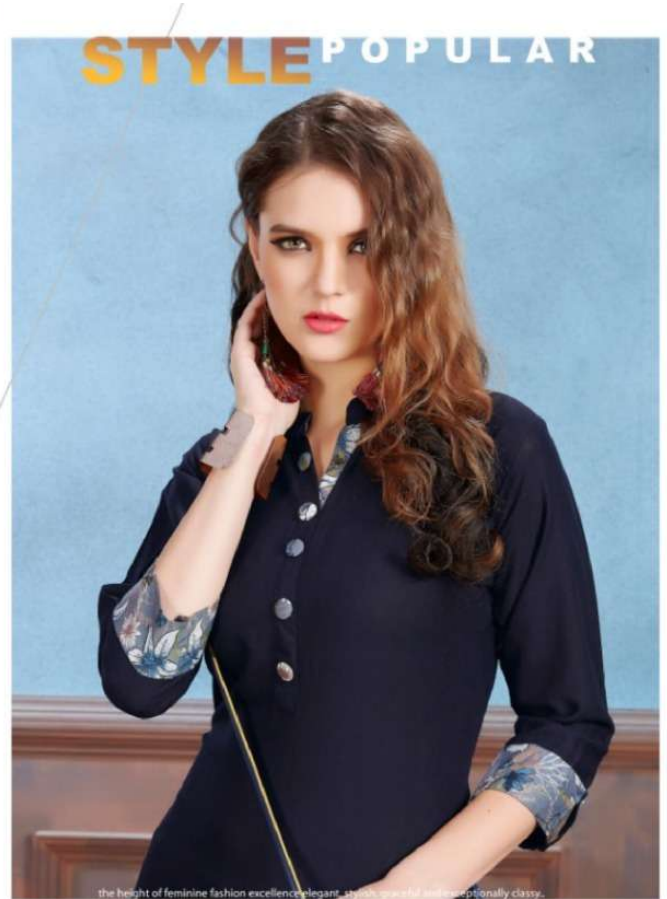

the height of feminine fashion excellence elegant, stylish, graceful and exceptionally classy..

FLIMSHY FABRIC

WIDE
RANGE

Design brings flashy patterns on filmy fabric
whic turns even the simplest style.

1001

KERSOM
ECLAIR

FLIMSHY FABRIC

SENSE
SENSIBILITY

Conditioning condition of garment
is not guaranteed. Color may change
due to washing and use. Please
read the instruction of fabric
and garment.

the height of feminine fashion excellence elegant, stylish, graceful and exceptionally classy.