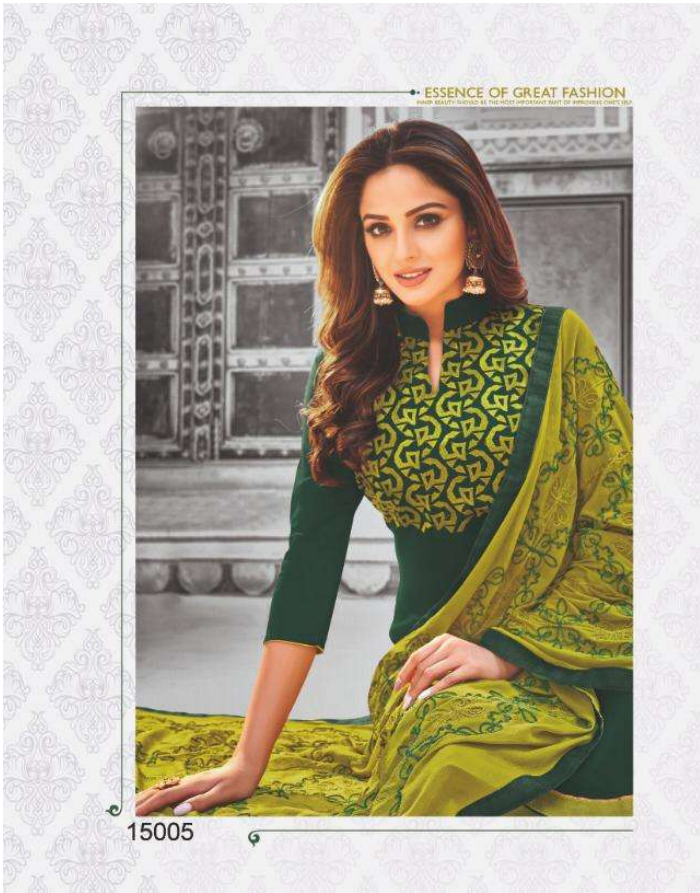

# KAAMINI

Cotton Vol-11

GLIMPSE OF HEAVEN

15003

15004

BEAUTY IS TO BE TRUE  
PURE BEAUTY IS TO BE TRUE TO OMBRE. THAT'S WHAT PAPER-PANEL, 2000.  
15007

15008

15009

15010

15013

15014

15003

15004

15009

15010

15005