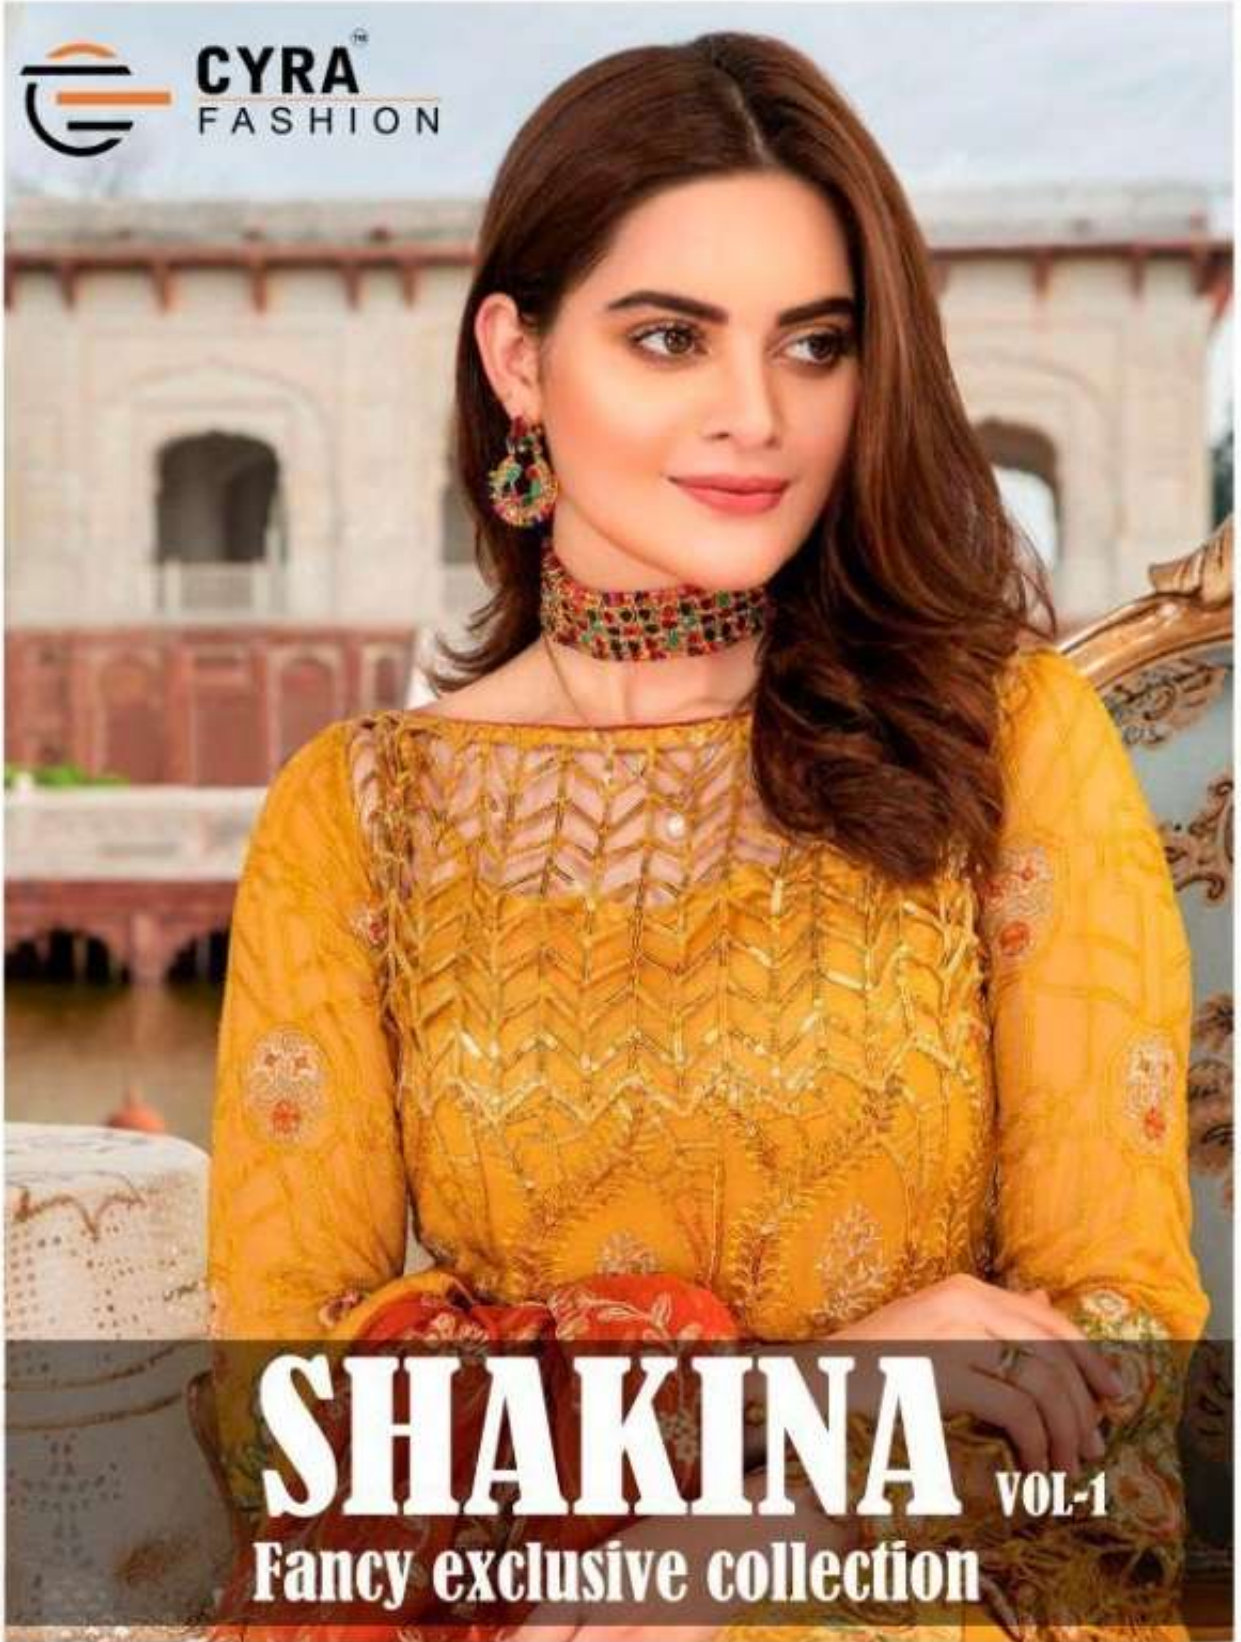

**CYRA**<sup>TM</sup>  
FASHION

**SHAKINA** VOL-1  
Fancy exclusive collection

## FOREVER YOUNG.

*With a wonderful mix of graceful colours and classy designs, this range is sure to get all the attention and enlighten you in all the festivals.*

D.No. 14001

D.No. 14002

*Glamour touch*

MADE OF LIGHT YELLOW  
FABRIC WITH EMBROIDERY WORK  
ON A LACE AND A TOUCH OF SILK  
FABRIC WITH A BLEND OF  
CHANGING TONES

D.No. 14003

Iconic  
personality

this season your look gets  
better definition with just a  
little attention to detail.