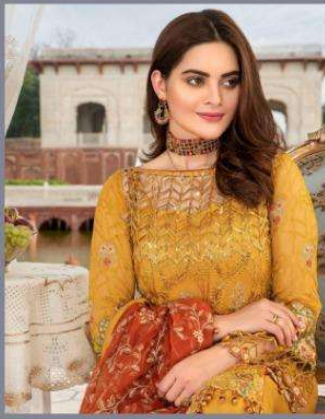

Glamour touch

D.No. 14003