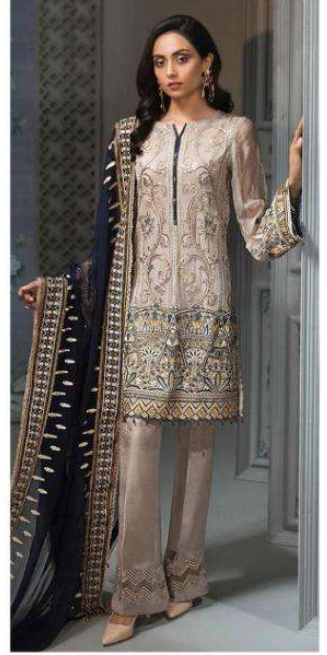

2077

2078

SELINA-NX

2079

2080

SELINA-NX

SELINA-NX

D.No.	Top	Inner	Bottom	Dupatta	Rate
2078	Faux Georgette With Heavy Embroidery And Handwork	Santoon	Santoon With Embroidery	Soft Net With Embroidery	1267/-
2079	Faux Georgette With Heavy Embroidery	Santoon	Santoon With Work Lace	Chiffon With Embroidery	1170/-
2080	Faux Georgette With Heavy Embroidery And Handwork	Santoon	Santoon	Soft Net With Embroidery	1335/-
2082	Faux Georgette With Heavy Embroidery	Santoon	Santoon With Embroidery	Chiffon With Embroidery	1300/-