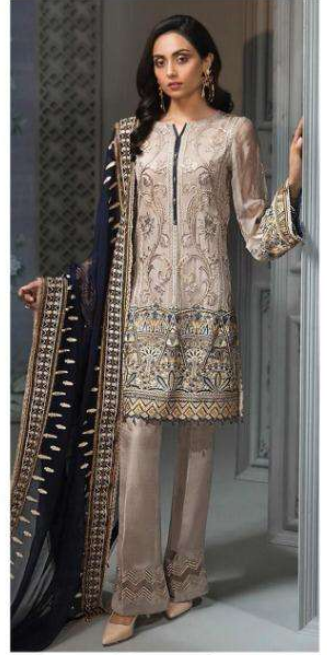

2077

2078

SELINA-NX

2079

2080

SELINA-NX

# SELINA-NX

D.No.	Top	Inner	Bottom	Dupatta	Rate
2078	Faux Georgette With Heavy Embroidery And Handwork	Santoon	Santoon With Embroidery	Soft Net With Embroidery	1267/-
2079	Faux Georgette With Heavy Embroidery	Santoon	Santoon With Work Lace	Chiffon With Embroidery	1170/-
2080	Faux Georgette With Heavy Embroidery And Handwork	Santoon	Santoon	Soft Net With Embroidery	1335/-
2082	Faux Georgette With Heavy Embroidery	Santoon	Santoon With Embroidery	Chiffon With Embroidery	1300/-