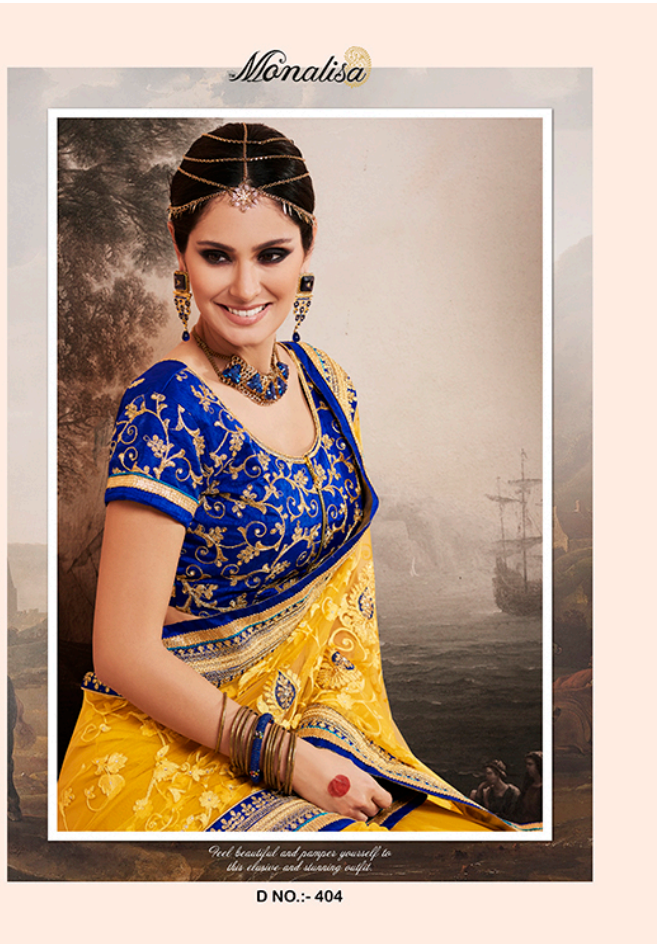

Monalisa

D NO.:- 404