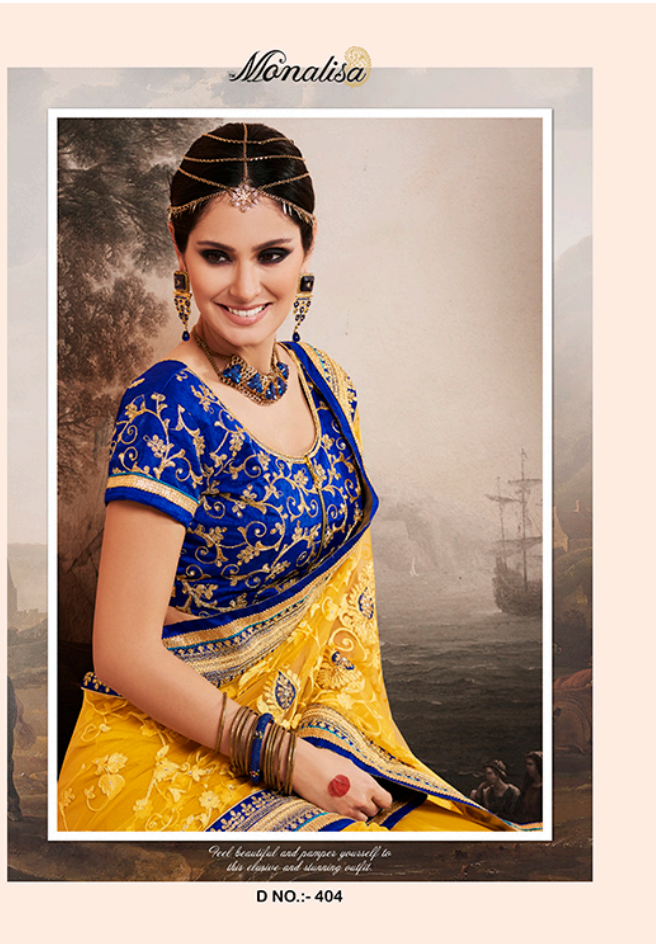

Monalisa

D NO.- 404