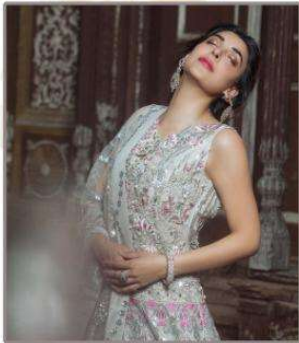

● SABINA ●

**R9**  
SABINA  
2091

**R9**  
SABINA  
2092

**R9**  
SABINA  
2093

SABINA

2094

2091

2092

**SABINA**

2093

2094

**SABINA**

D.No.	Top	Inner	Bottom	Dupatta	Rate
2091	Net With Heavy Embroidery And Handwork	Santoon With Foil Print	Santoon	Net With Heavy Embroidery	1430/-
2092	Faux Georgette With Heavy Embroidery And Handwork	Santoon	Santoon With Foil Print	Net With Heavy Embroidery	1375/-
2093	Net With Heavy Embroidery And Handwork	Shaded Santoon	Santoon	Net With Heavy Embroidery	1530/-
2094	Faux Georgette & Organza With Heavy Embroidery And Handwork	Santoon	Santoon	Organza With Heavy Embroidery	1385/-