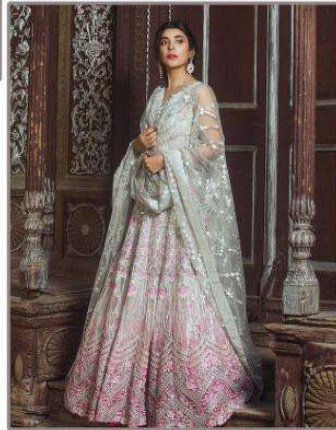

● SABINA ●

**R9**  
SABINA  
2091

**R9**  
SABINA  
2092

**R9**  
SABINA  
2093

SABINA

2094

2091

2092

**SABINA**

2093

2094

**SABINA**

D.No.	Top	Inner	Bottom	Dupatta	Rate
2091	Net With Heavy Embroidery And Handwork	Santoon With Foil Print	Santoon	Net With Heavy Embroidery	1430/-
2092	Faux Georgette With Heavy Embroidery And Handwork	Santoon	Santoon With Foil Print	Net With Heavy Embroidery	1375/-
2093	Net With Heavy Embroidery And Handwork	Shaded Santoon	Santoon	Net With Heavy Embroidery	1530/-
2094	Faux Georgette & Organza With Heavy Embroidery And Handwork	Santoon	Santoon	Organza With Heavy Embroidery	1385/-