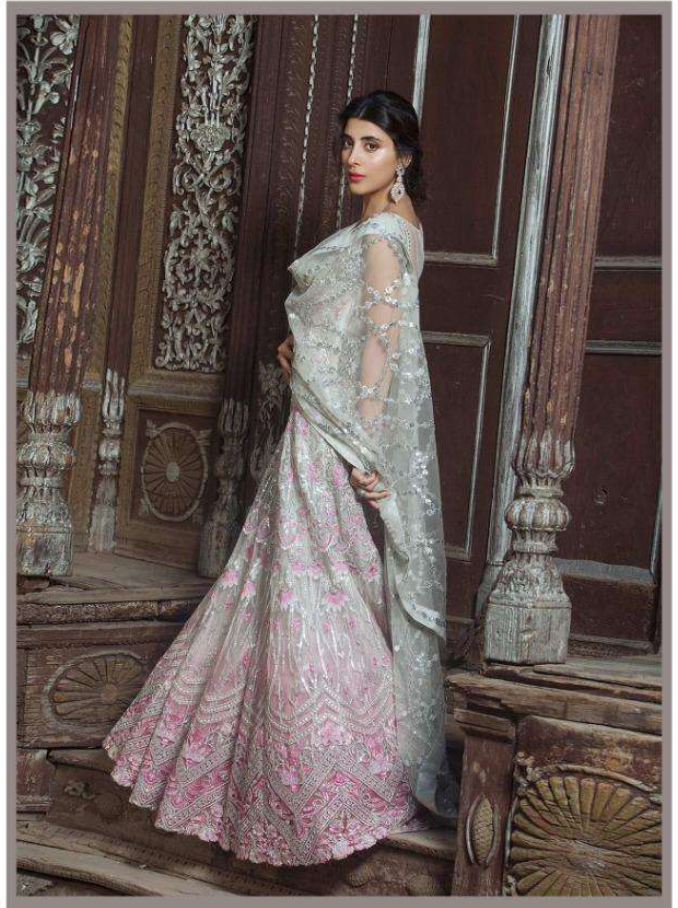

● SABINA ●

**R9**  
SABINA  
2091

**R9**  
SABINA  
2092

**R9**  
SABINA  
2093

SABINA

2094

2091

2092

**SABINA**

2093

2094

**SABINA**

D.No.	Top	Inner	Bottom	Dupatta	Rate
2091	Net With Heavy Embroidery And Handwork	Santoon With Foil Print	Santoon	Net With Heavy Embroidery	1430/-
2092	Faux Georgette With Heavy Embroidery And Handwork	Santoon	Santoon With Foil Print	Net With Heavy Embroidery	1375/-
2093	Net With Heavy Embroidery And Handwork	Shaded Santoon	Santoon	Net With Heavy Embroidery	1530/-
2094	Faux Georgette & Organza With Heavy Embroidery And Handwork	Santoon	Santoon	Organza With Heavy Embroidery	1385/-