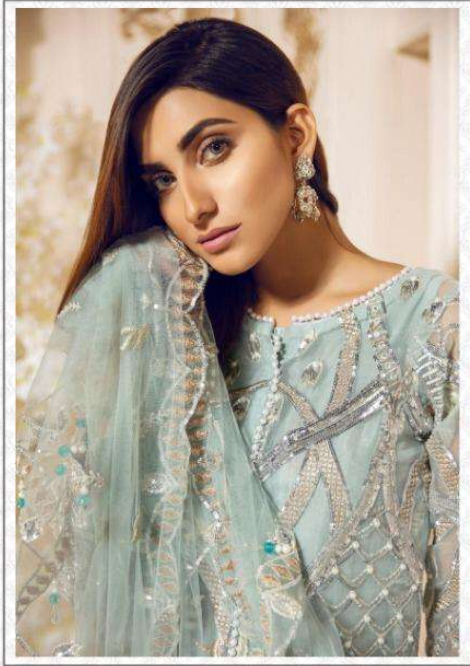

**ALVEERA**

ALVEERA

2095

ALVEERA

2096

ALVEERA

2097

ALVEERA  
|2098

ALVEERA

D.No.	Top	Inner	Bottom	Dupatta	Rate
2095	Net With Heavy Embroidery And Moti Lace	Santoon	Santoon	Net With Embroidery	1165/-
2096	Faux Georgette With Heavy Embroidery	Santoon	Santoon	Net With Embroidery	1245/-
2097	Faux Georgette With Heavy Embroidery	Santoon	Santoon	Shaded Nazmin With Heavy Diamond	1175/-
2098	Net With Heavy Embroidery And Handwork	Santoon	Santoon With Embroidery	Net With Embroidery	1290/-
2099	Faux Georgette With Heavy Embroidery And Handwork	Santoon	Santoon	Net With Embroidery	1325/-