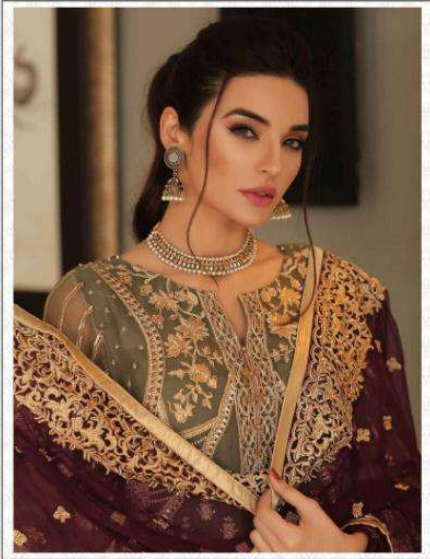

**ALVEERA**

ALVEERA

2095

ALVEERA

2096

ALVEERA

2097

ALVEERA  
|2098

ALVEERA

D.No.	Top	Inner	Bottom	Dupatta	Rate
2095	Net With Heavy Embroidery And Moti Lace	Santoon	Santoon	Net With Embroidery	1165/-
2096	Faux Georgette With Heavy Embroidery	Santoon	Santoon	Net With Embroidery	1245/-
2097	Faux Georgette With Heavy Embroidery	Santoon	Santoon	Shaded Nazmin With Heavy Diamond	1175/-
2098	Net With Heavy Embroidery And Handwork	Santoon	Santoon With Embroidery	Net With Embroidery	1290/-
2099	Faux Georgette With Heavy Embroidery And Handwork	Santoon	Santoon	Net With Embroidery	1325/-