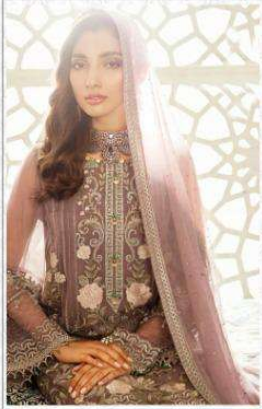

ALVEERA

2097