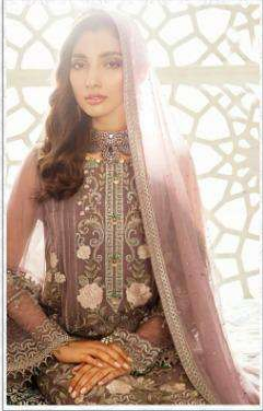

ALVEERA
2097