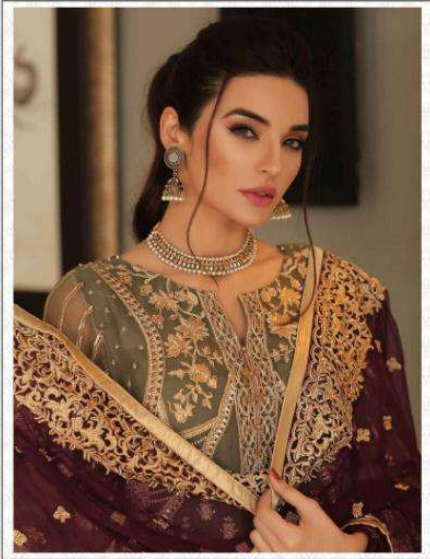

ALVEERA

ALVEERA

2095

ALVEERA

2096

ALVEERA

2097

ALVEERA
|2098

ALVEERA

D.No.	Top	Inner	Bottom	Dupatta	Rate
2095	Net With Heavy Embroidery And Moti Lace	Santoon	Santoon	Net With Embroidery	1165/-
2096	Faux Georgette With Heavy Embroidery	Santoon	Santoon	Net With Embroidery	1245/-
2097	Faux Georgette With Heavy Embroidery	Santoon	Santoon	Shaded Nazmin With Heavy Diamond	1175/-
2098	Net With Heavy Embroidery And Handwork	Santoon	Santoon With Embroidery	Net With Embroidery	1290/-
2099	Faux Georgette With Heavy Embroidery And Handwork	Santoon	Santoon	Net With Embroidery	1325/-