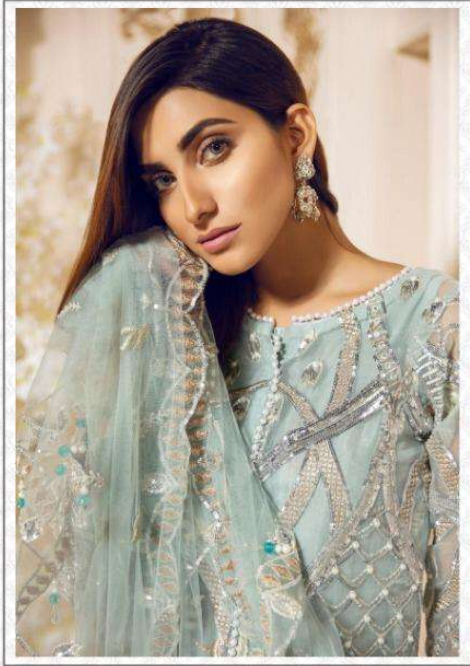

ALVEERA

ALVEERA

2095

ALVEERA

2096

ALVEERA

2097

ALVEERA
|2098

ALVEERA

D.No.	Top	Inner	Bottom	Dupatta	Rate
2095	Net With Heavy Embroidery And Moti Lace	Santoon	Santoon	Net With Embroidery	1165/-
2096	Faux Georgette With Heavy Embroidery	Santoon	Santoon	Net With Embroidery	1245/-
2097	Faux Georgette With Heavy Embroidery	Santoon	Santoon	Shaded Nazmin With Heavy Diamond	1175/-
2098	Net With Heavy Embroidery And Handwork	Santoon	Santoon With Embroidery	Net With Embroidery	1290/-
2099	Faux Georgette With Heavy Embroidery And Handwork	Santoon	Santoon	Net With Embroidery	1325/-