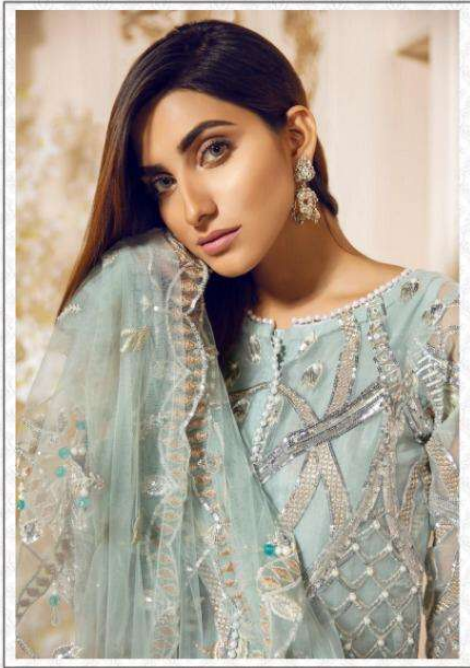

ALVEERA

ALVEERA

2095

ALVEERA

2096

ALVEERA
2097

ALVEERA
|2098

ALVEERA

D.No.	Top	Inner	Bottom	Dupatta	Rate
2095	Net With Heavy Embroidery And Moti Lace	Santoon	Santoon	Net With Embroidery	1165/-
2096	Faux Georgette With Heavy Embroidery	Santoon	Santoon	Net With Embroidery	1245/-
2097	Faux Georgette With Heavy Embroidery	Santoon	Santoon	Shaded Nazmin With Heavy Diamond	1175/-
2098	Net With Heavy Embroidery And Handwork	Santoon	Santoon With Embroidery	Net With Embroidery	1290/-
2099	Faux Georgette With Heavy Embroidery And Handwork	Santoon	Santoon	Net With Embroidery	1325/-