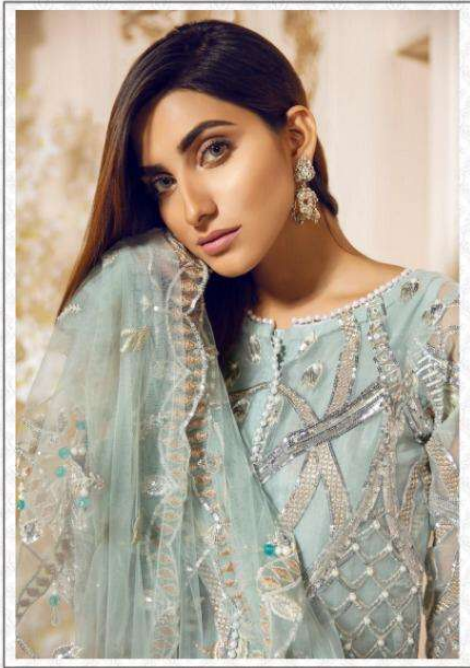

**ALVEERA**

ALVEERA

2095

ALVEERA

2096

**ALVEERA**  
**2097**

ALVEERA  
|2098

ALVEERA

D.No.	Top	Inner	Bottom	Dupatta	Rate
2095	Net With Heavy Embroidery And Moti Lace	Santoon	Santoon	Net With Embroidery	1165/-
2096	Faux Georgette With Heavy Embroidery	Santoon	Santoon	Net With Embroidery	1245/-
2097	Faux Georgette With Heavy Embroidery	Santoon	Santoon	Shaded Nazmin With Heavy Diamond	1175/-
2098	Net With Heavy Embroidery And Handwork	Santoon	Santoon With Embroidery	Net With Embroidery	1290/-
2099	Faux Georgette With Heavy Embroidery And Handwork	Santoon	Santoon	Net With Embroidery	1325/-