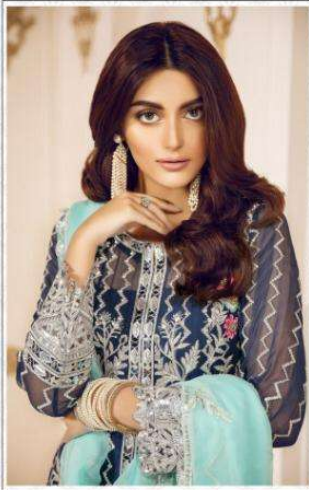

ALVEERA

2096