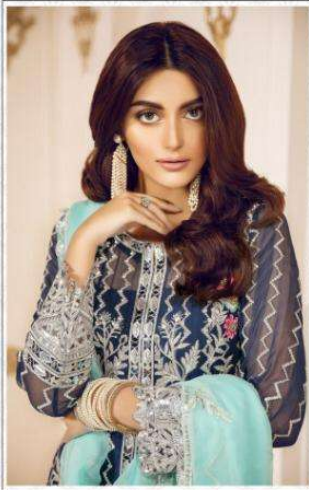

**ALVEERA**

ALVEERA

2095

ALVEERA

2096

**ALVEERA**  
**2097**

ALVEERA  
|2098

ALVEERA

D.No.	Top	Inner	Bottom	Dupatta	Rate
2095	Net With Heavy Embroidery And Moti Lace	Santoon	Santoon	Net With Embroidery	1165/-
2096	Faux Georgette With Heavy Embroidery	Santoon	Santoon	Net With Embroidery	1245/-
2097	Faux Georgette With Heavy Embroidery	Santoon	Santoon	Shaded Nazmin With Heavy Diamond	1175/-
2098	Net With Heavy Embroidery And Handwork	Santoon	Santoon With Embroidery	Net With Embroidery	1290/-
2099	Faux Georgette With Heavy Embroidery And Handwork	Santoon	Santoon	Net With Embroidery	1325/-