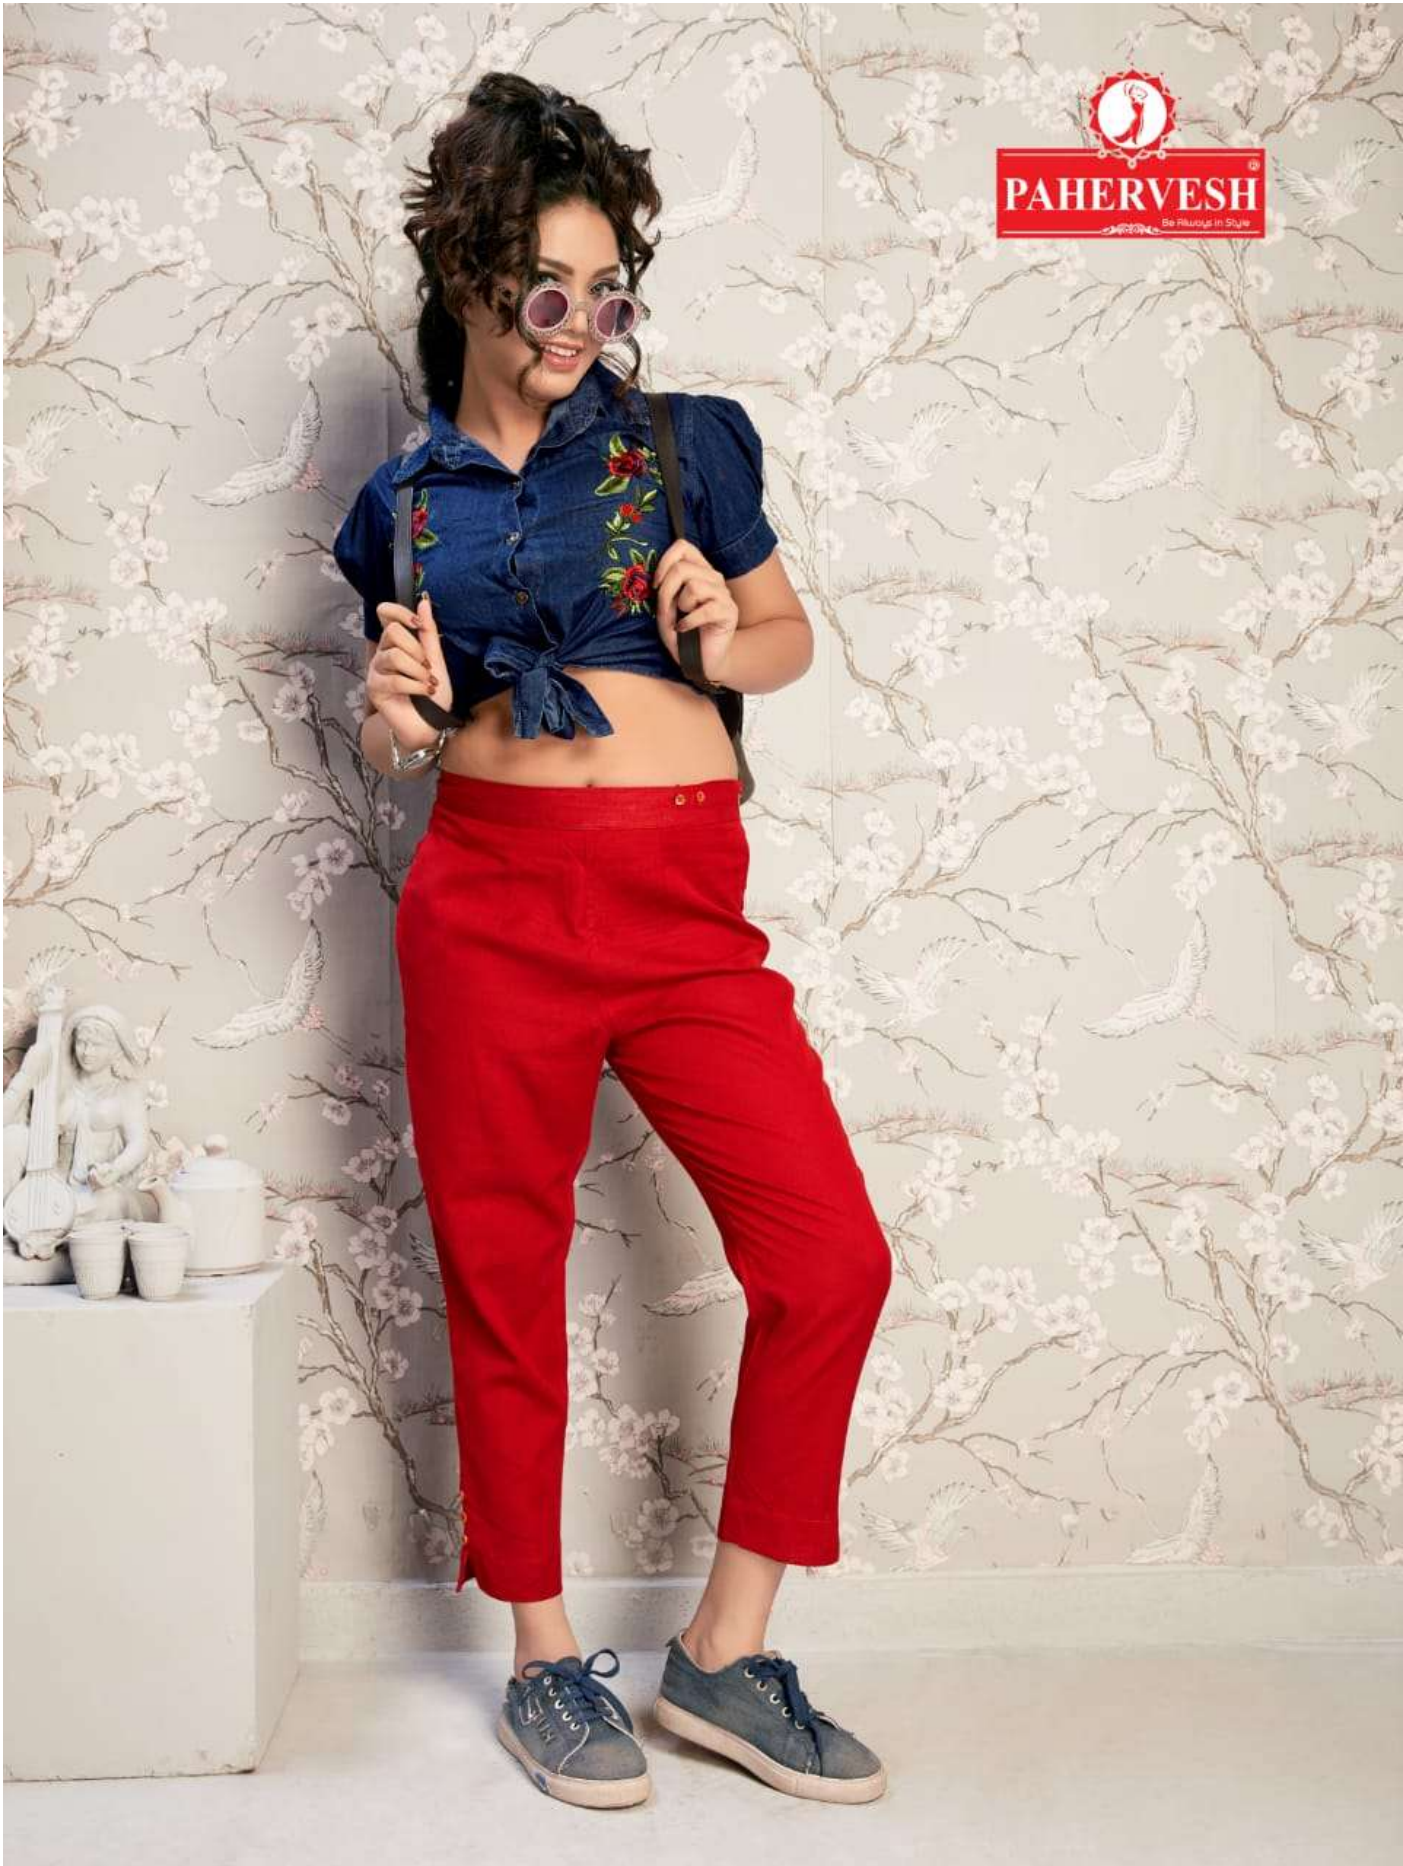

VENUS

PAHERVESH
Be Always in Style

PAHERVESH
Be Always in Style

PAHERVESH
Be Always in Style

PAHERVESH
Be Flirty in Style

PAHERVESH
Be Always in Style

PAHERVESH
Be Always in Style

PAHERVESH
Be Always in Style

PAHERVESH
Be Always in Style

VENUS

PAHERVESH

VENUS

- ⦿ **SOFT, SKIN FRINENDLY COTTON FLEX FABRIC.**
- ⦿ **1 SIDE POCKET AND 1 SIDE ZIPPER STRAIGHT PANTS**
- ⦿ **ULTRA FINE AND LONG LASTING STITCHING QUALITY**

VENUS

SIZE CHART

SIZE	M	L	XL	XXL
INCH	30	32	34	36