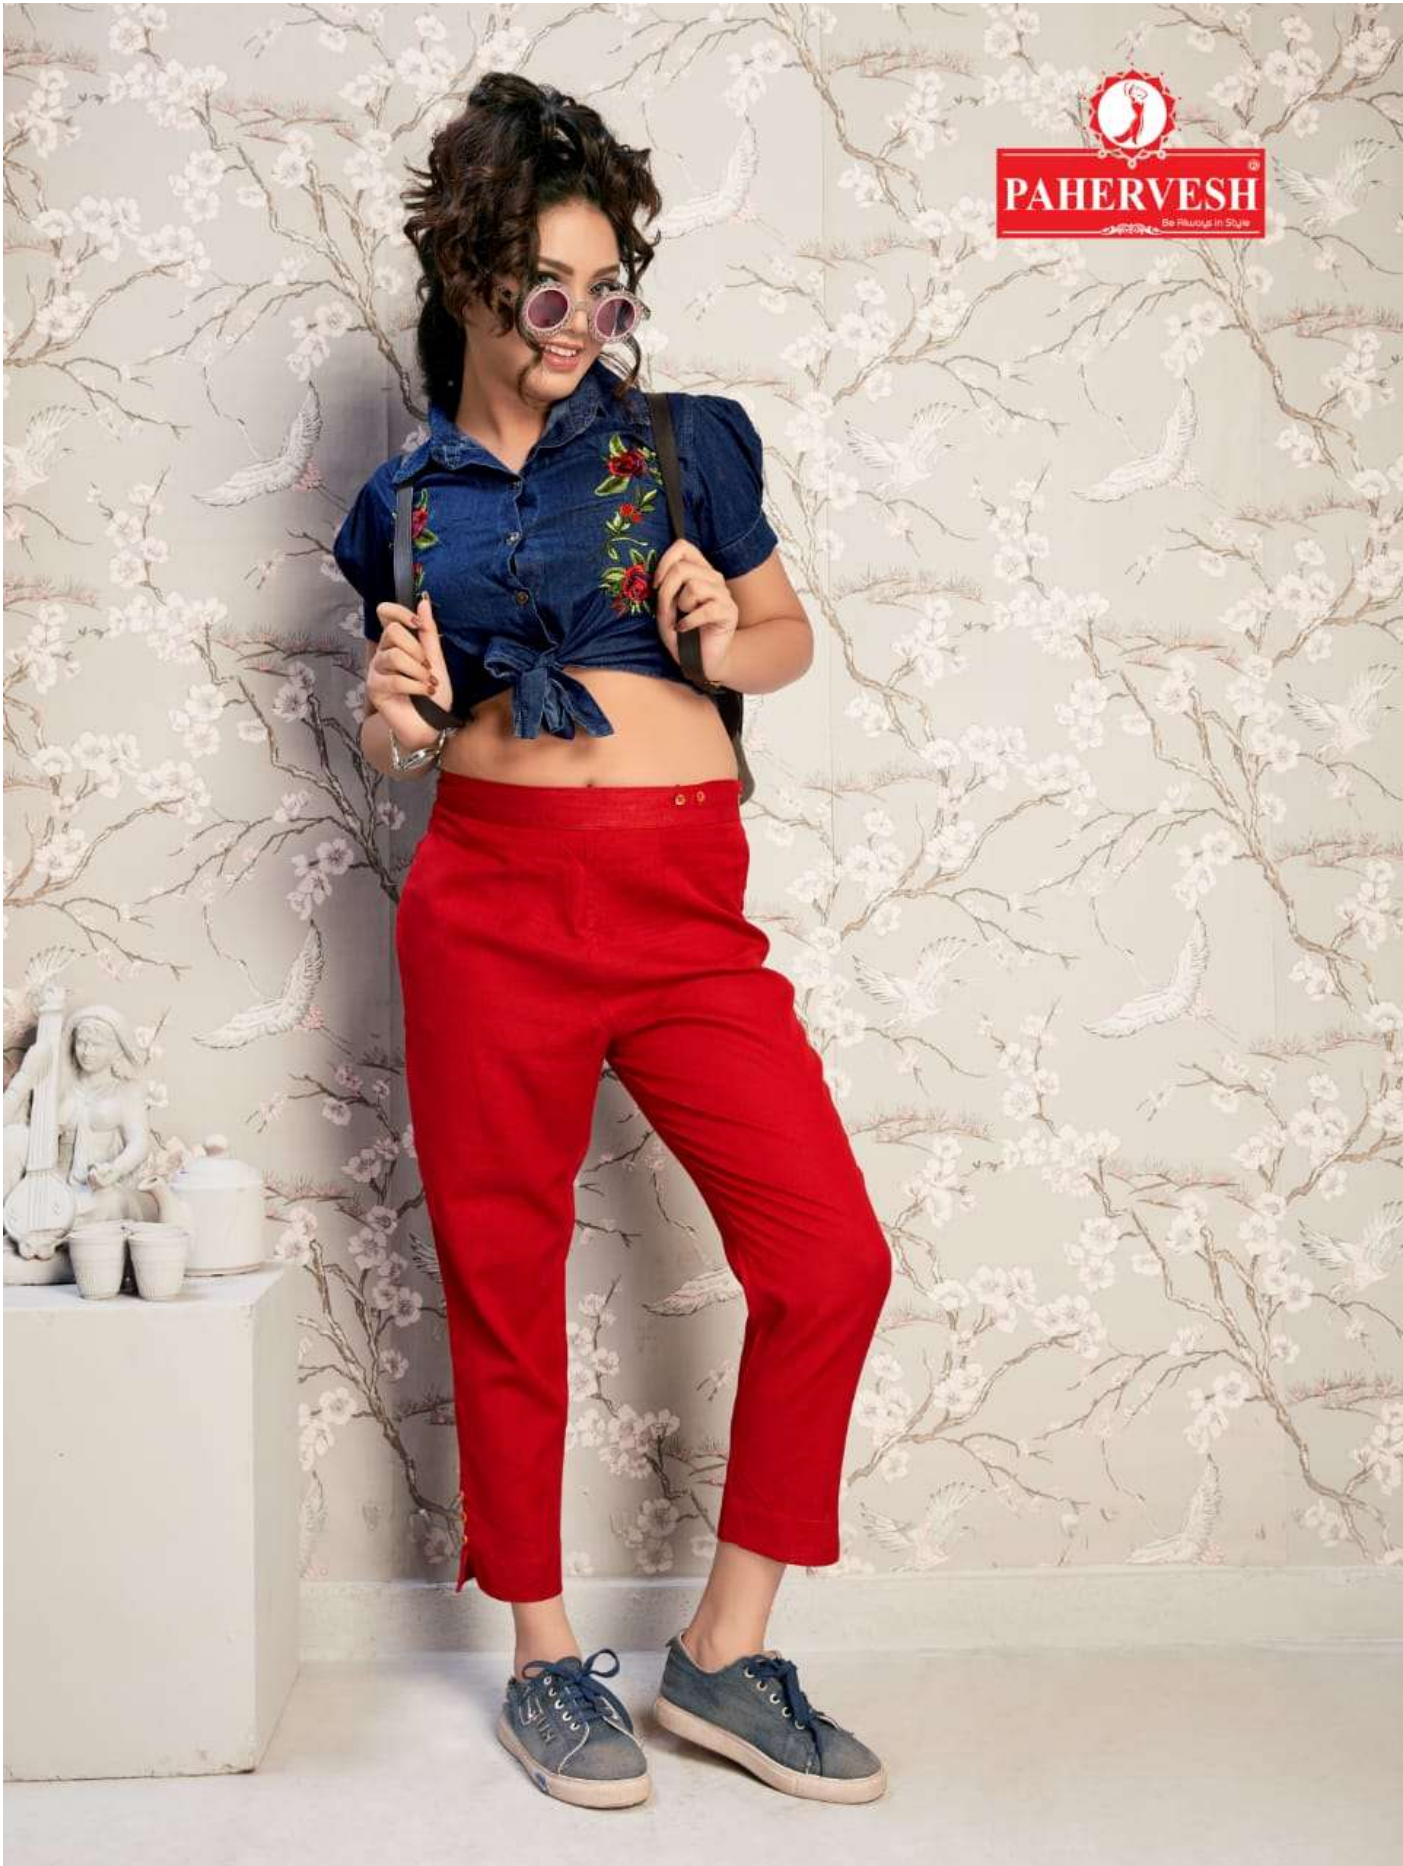

**VENUS**

  
**PAHERVESH**  
Be Always in Style

**PAHERVESH**  
Be Always in Style

**PAHERVESH**  
The Flavour in Style

  
**PAHERVESH**  
Be Always in Style

**PAHERVESH**  
Be Always in Style

**PAHERVESH**  
Be Always in Style

# VENUS

- ⦿ **SOFT, SKIN FRINENDLY COTTON FLEX FABRIC.**
- ⦿ **1 SIDE POCKET AND 1 SIDE ZIPPER STRAIGHT PANTS**
- ⦿ **ULTRA FINE AND LONG LASTING STITCHING QUALITY**

VENUS