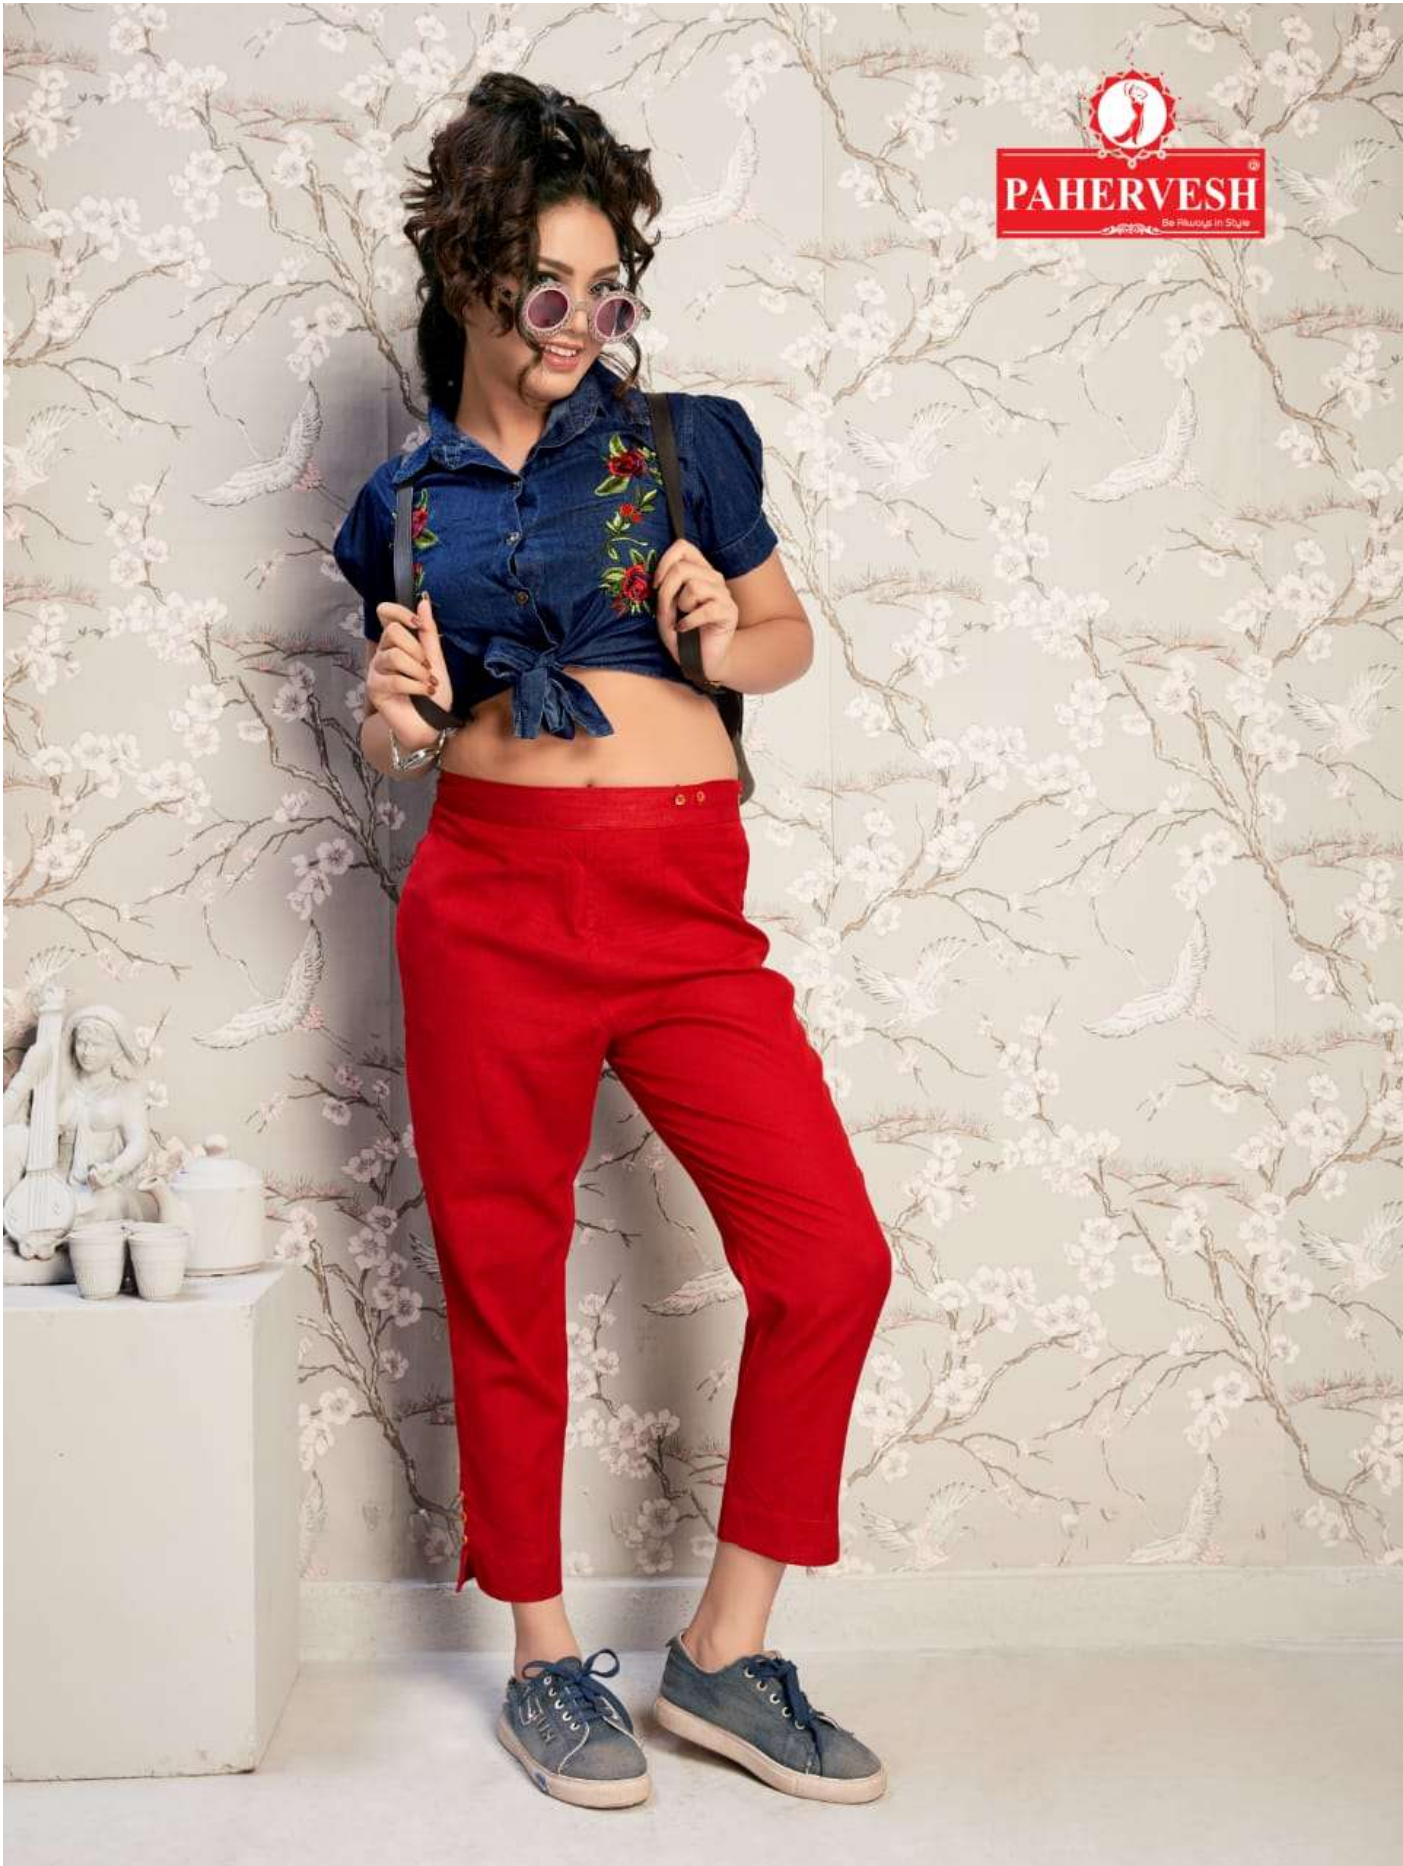

**VENUS**

  
**PAHERVESH**  
Be Always in Style

  
**PAHERVESH**  
Be Always in Style

  
**PAHERVESH**  
Be Always in Style

**PAHERVESH**  
Be Always in Style

**PAHERVESH**  
Be Always in Style

**PAHERVESH**  
Be Always in Style

# VENUS

- ⦿ **SOFT, SKIN FRINENDLY COTTON FLEX FABRIC.**
- ⦿ **1 SIDE POCKET AND 1 SIDE ZIPPER STRAIGHT PANTS**
- ⦿ **ULTRA FINE AND LONG LASTING STITCHING QUALITY**

VENUS