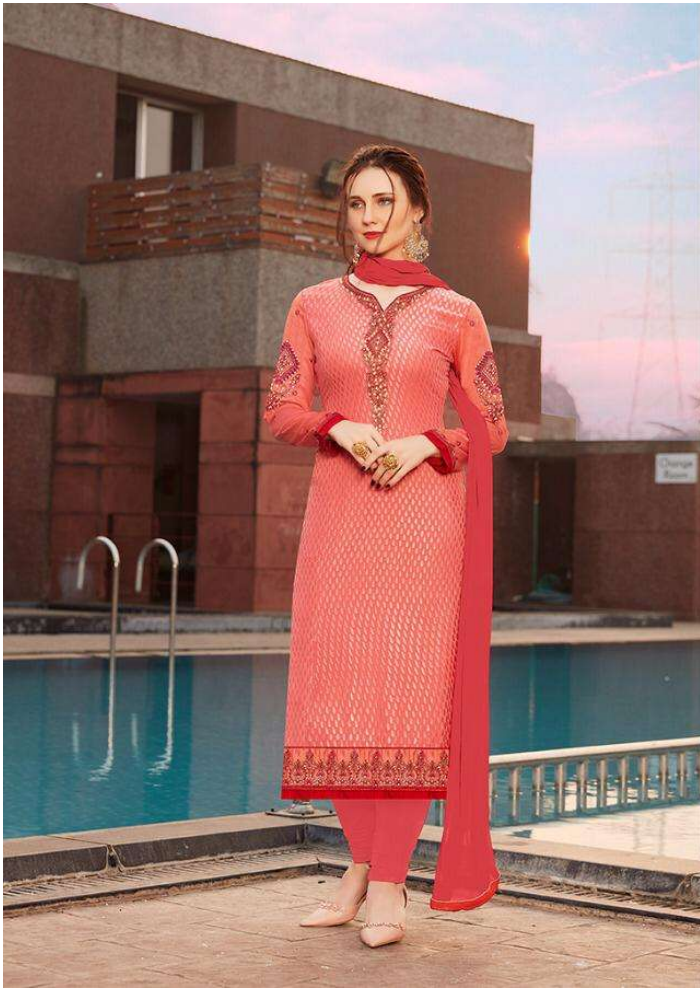

Tam
SOMETHING

ADMIRE OF BEAUTY

Fashion and style always depend on good color and fantastic combination of shades.

2559

Tam
SOMETHING

ETERNAL SENSE AND SENSIBILITY
Every Color Says your mood and reflects your personality.
So we create all the shades for enhance your Beauty.
2556

Tam
SOMETHING

ADMIRE OF BEAUTY

Fashion and style always depend on
good color combination
combination of shades.

2557

ETERNAL SENSE AND SENSIBILITY

Tam
SOMETHING

2558

Every Color Says your mood and reflects your personality.
So we create all the shades for enhance your Beauty.