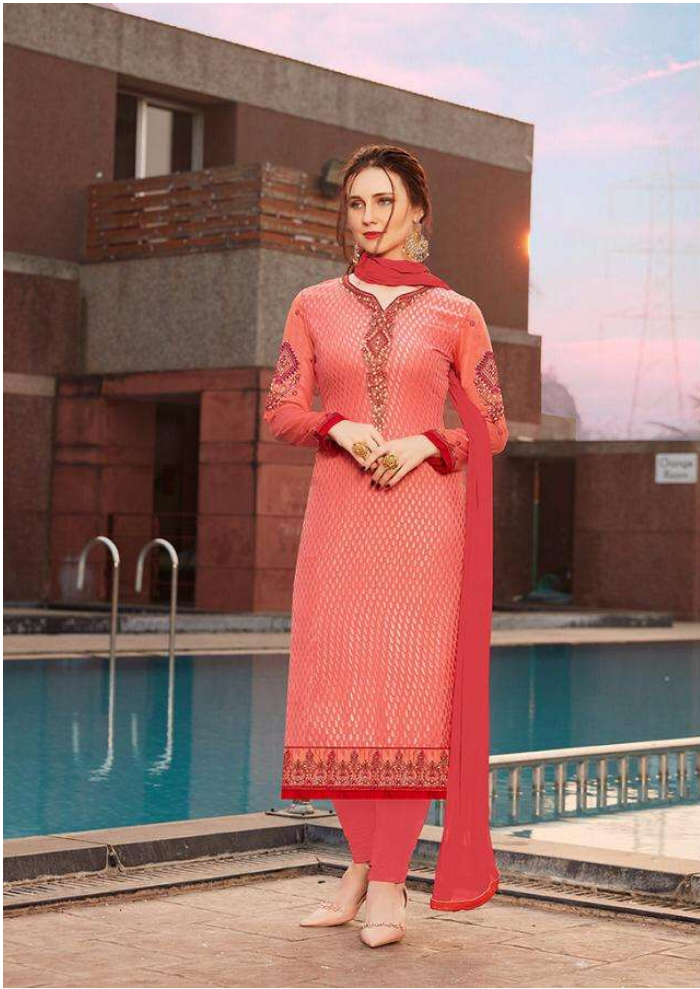

Tam
SOMETHING

ADMIRE OF BEAUTY

Fashion and style always depend on good color and fantastic combination of shades.

2559

Tam
SOMETHING

ETERNAL SENSE AND SENSIBILITY
Every Color Says your mood and reflects your personality.
So we create all the shades for enhance your Beauty.
2556

Tam 
SOMETHING

ADMIRE OF BEAUTY

Fashion and style always depend on
good color combination
combination of shades.

2557

ETERNAL SENSE AND SENSIBILITY

Tam
SOMETHING

2558

Every Color Says your mood and reflects your personality.
So we create all the shades for enhance your Beauty.