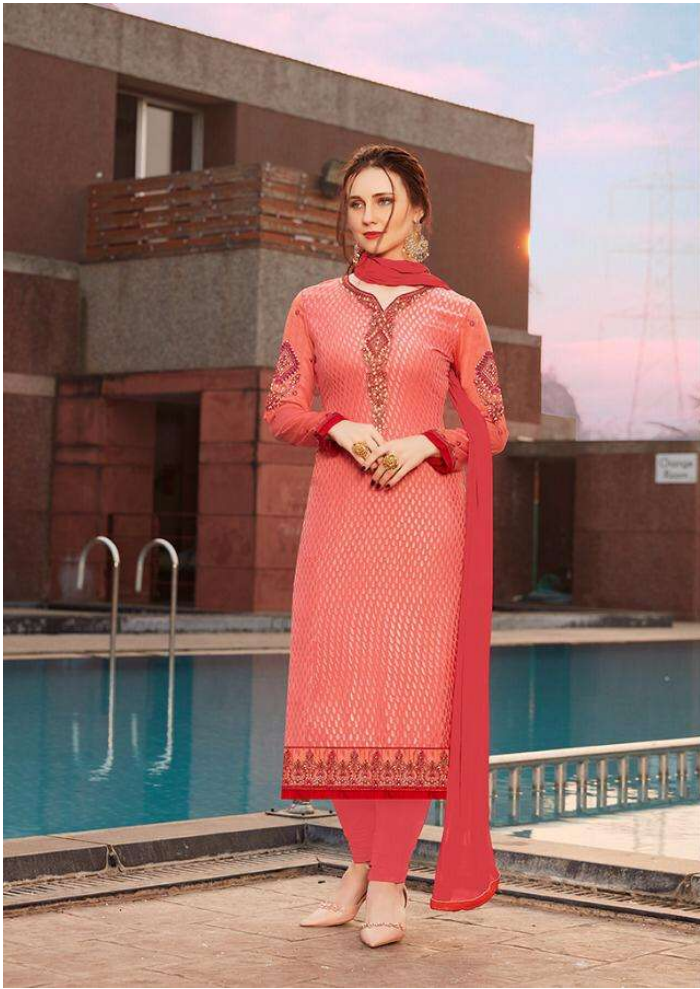

Tam
SOMETHING

ADMIRE OF BEAUTY

Fashion and style always depend on
good color and fantastic
combination of shades.

2559

am
SOMETHING

ETERNAL SENSE AND SENSIBILITY
Every Color Says your mood and reflects your personality.
So we create all the shades for enhance your Beauty.
2556