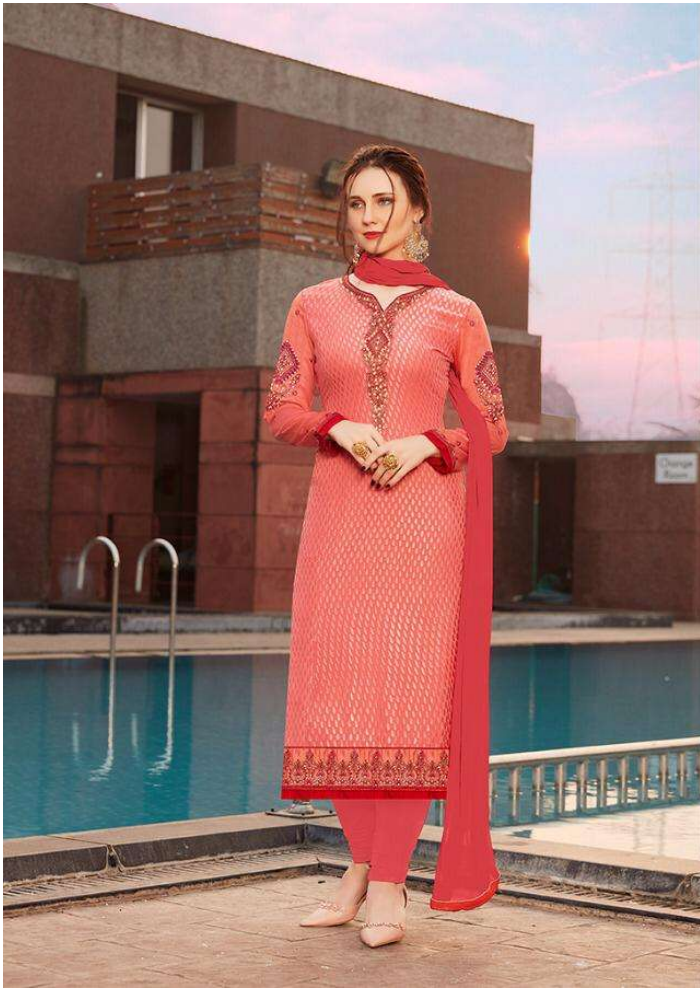

Tam  
SOMETHING

ADMIRE OF BEAUTY

Fashion and style always depend on  
good color and fantastic  
combination of shades.

2559

*am*  
SOMETHING

ETERNAL SENSE AND SENSIBILITY  
Every Color Says your mood and reflects your personality.  
So we create all the shades for enhance your Beauty.  
2556

*Tam*   
SOMETHING

ADMIRE OF BEAUTY

Fashion and style always depend on  
good color combination  
combination of shades.

2557

ETERNAL SENSE AND SENSIBILITY

*Tam*  
SOMETHING

2558

Every Color Says your mood and reflects your personality.  
So we create all the shades for enhance your Beauty.