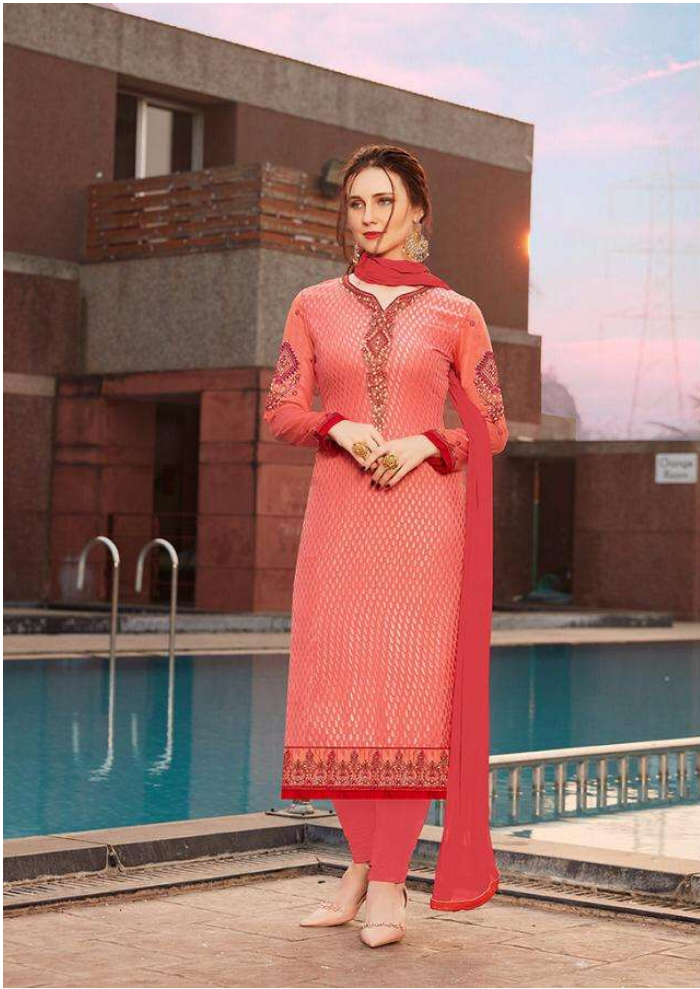

Tam
SOMETHING

ADMIRE OF BEAUTY

Fashion and style always depend on
good color and fantastic
combination of shades.

2559

am
SOMETHING

ETERNAL SENSE AND SENSIBILITY
Every Color Says your mood and reflects your personality.
So we create all the shades for enhance your Beauty.
2556

Tam 
SOMETHING

ADMIRE OF BEAUTY

Fashion and style always depend on
good color combination
combination of shades.

2557

ETERNAL SENSE AND SENSIBILITY

Tam
SOMETHING

2558

Every Color Says your mood and reflects your personality.
So we create all the shades for enhance your Beauty.