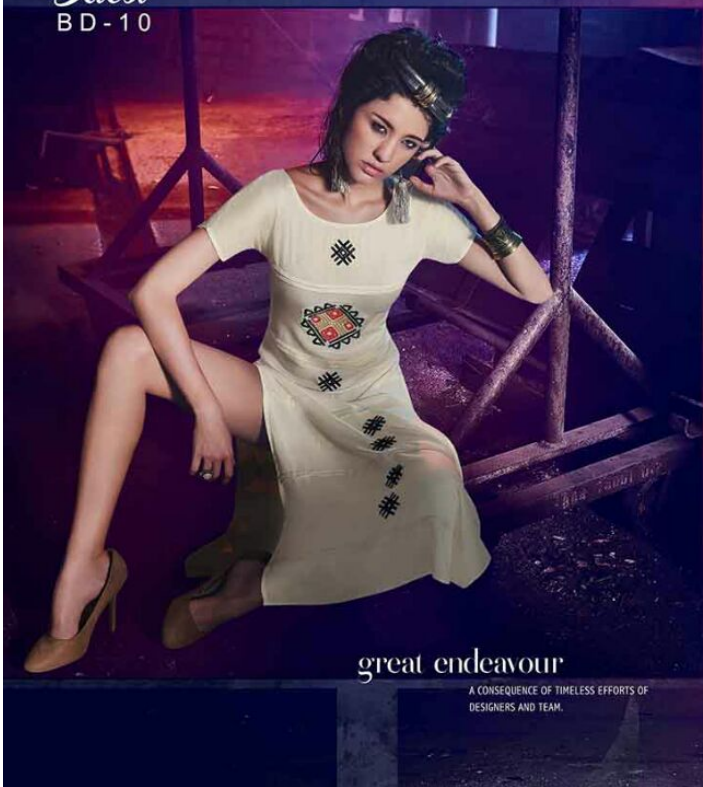

Balesi
BD-10

great endeavour

A CONSEQUENCE OF TIMELESS EFFORTS OF
DESIGNERS AND TEAM.