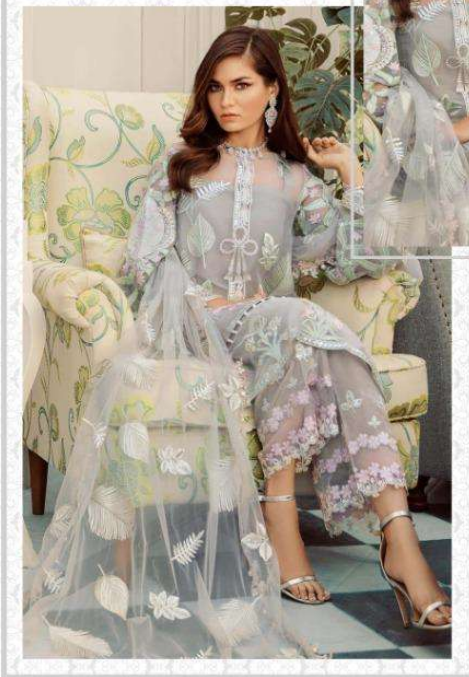

CYRA[™]
FASHION

ERUM

EXCLUSIVES COLLECTION

Sensible

Sensible colors, excellent designs
and romantic mood gives perfect
combination of sense and sensibility

52001

52002

CLASSY & FABULOUS

Attitude

Pure heavenly white design by gently color using the finest virgin fabrics, created look perfect and untouched for fashion to come purely to bring out the virgin deep within you.....

52003

Fashion comes to embellishment and
comfort with us...