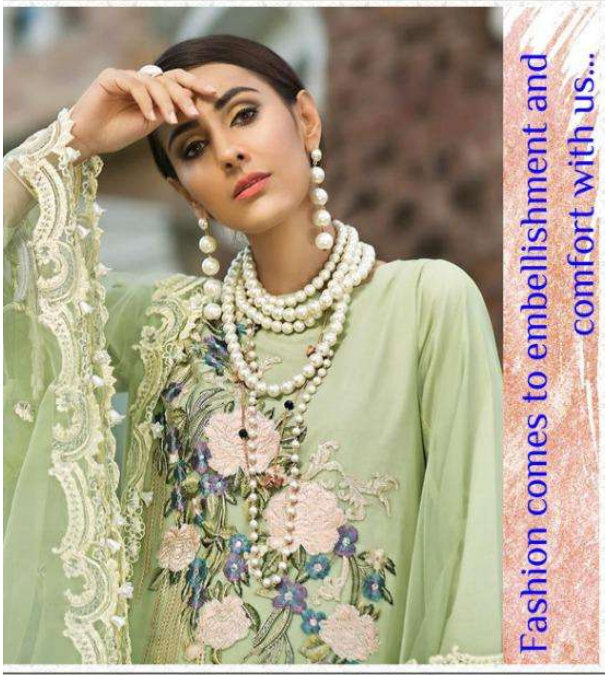

Fashion comes to embellishment and
comfort with us...

52004