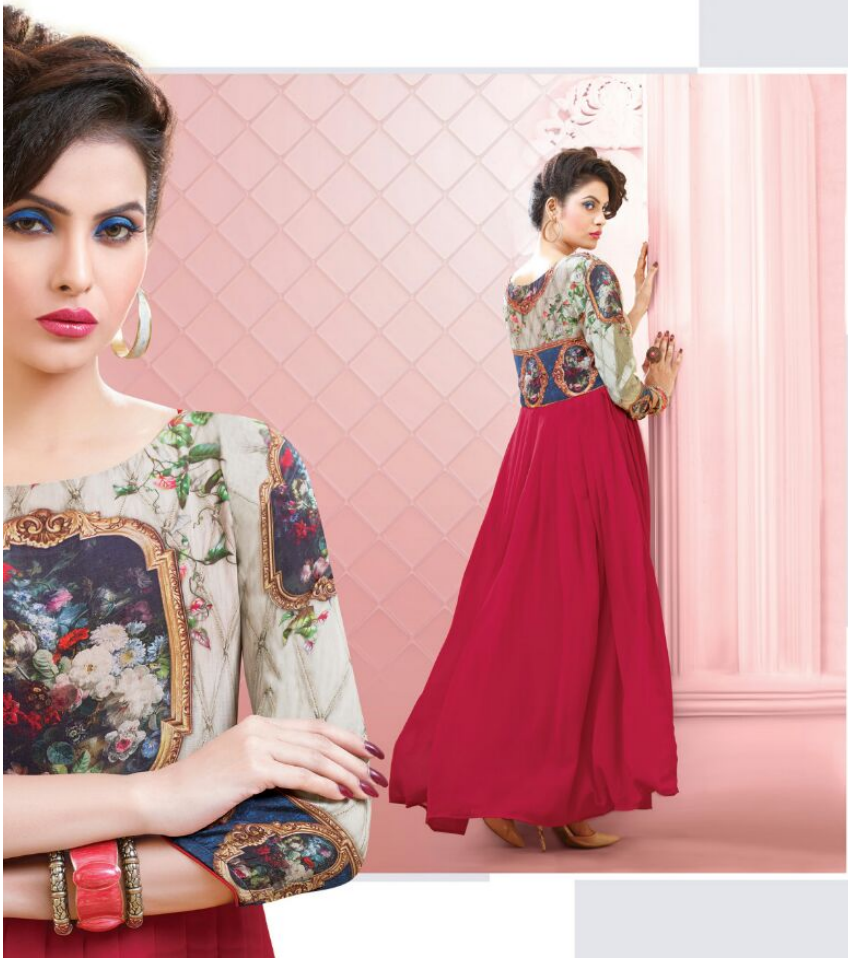

BEAUTY of shades Explore the mystic beauty of prints in red warm shades

OUT of the ORDINARY

BUSHING BEAUTY

DREAM in FASHION

The fashion of the world is to avoid cost, and you encounter it.

BLUSH - 10

D.NO	PRODUCT	FABRIC	RATE
7161	Stitched Gown	Pure Natural Crape with Georgette	1150/-
7162	Stitched Gown	Pure Natural Crape with Georgette	1150/-
7163	Stitched Gown	Pure Natural Crape with Georgette	1150/-
7164	Stitched Gown	Pure Natural Crape with Georgette	1150/-
7165	Stitched Gown	Pure Natural Crape with Georgette	1150/-
7166	Stitched Gown	Pure Natural Crape with Georgette	1150/-
7167	Stitched Gown	Pure Natural Crape with Georgette	1150/-
7168	Stitched Gown	Pure Natural Crape with Georgette	1150/-
7169	Stitched Gown	Pure Natural Crape with Georgette	1150/-

BAG PRICE **10350/-**

*** Sizes: L / XL**

*** Inner: Shantoon**

*** Length: 55 Inch**