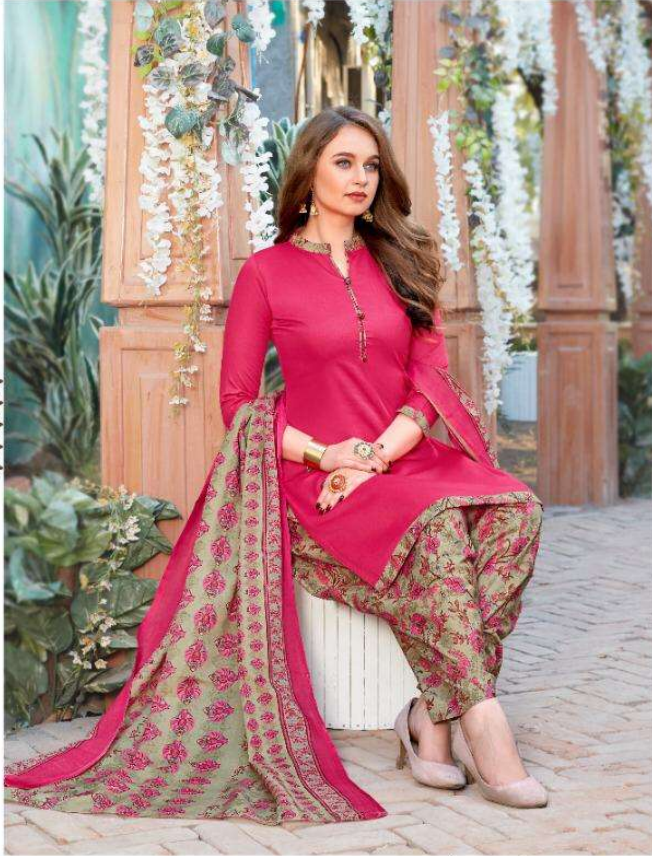

D. 24001

TOP	BOTTOM	DUPATTA
Satin Cotton	Sat. Cotton Print	Chiffon Crash Print

D. 24002

Rani

TOP	BOTTOM	DUPATTA
Satin	Soft Cotton	Chiffon
Cotton	Print	Crush Print

A PALETTE OF BEAUTY

EVERY THING OF LIFE, EVERY COLOR OF EXISTENCE, EVERY SHADE OF BEAUTY IS CAPTURED IN THE GARMENT YOU WEAR. ADORE IT FULLY IN AN ASTONISHING RANGE OF COLORS. D. 24003

THE IDOL OF VIRTUE

rani

TOP	BOTTOM	DUPATTA
Satin Cotton	Soft Cotton Print	Chiffon Crash Print

D. 24004

MANY WOULD HAVE ASKED ABOUT THE DESIGNER'S PAST AND FUTURE. IN A WORLD THAT IS SO BUSY AND CONNECTED, YOU ARE THE ONLY ONE WHO IS STILL LETTING TIME...

Rani

UNIVERSAL GRACE

TOP	BOTTOM	DUPATTA
Satin Cotton	Soft Cotton Print	Chiffon Crush Print

D. 24005

A GLIMPSE OF PARADISE

D. 24006

TOP	BOTTOM	DUPATTA
Satin Cotton	Soft Cotton Print	Chiffon Crush Print

DIVINITY IN YOUR STRIDE

TOP: SATIN, BOTTOM: SOFT COTTON, DUPATTA: CHIFFON

TOP	BOTTOM	DUPATTA
Satin	Soft Cotton	Chiffon
Cotton	Print	Crush Print

100
Rani

NEW HORIZONS OF BEAUTY

THERE IS TALK AMONG THE MERCHANTS IN
TOWN AS WORDS ARE IN EVIDENT SHORTS. IN A
PASTORAL, YOU BRING A NEW HORIZON
OF BEAUTY. ASKY SALE IN TOWN WITH YOU
INNOVATE, YOUR QUALITY, YOUR CHARM, YOUR
WISDOM IS DEMANDS.