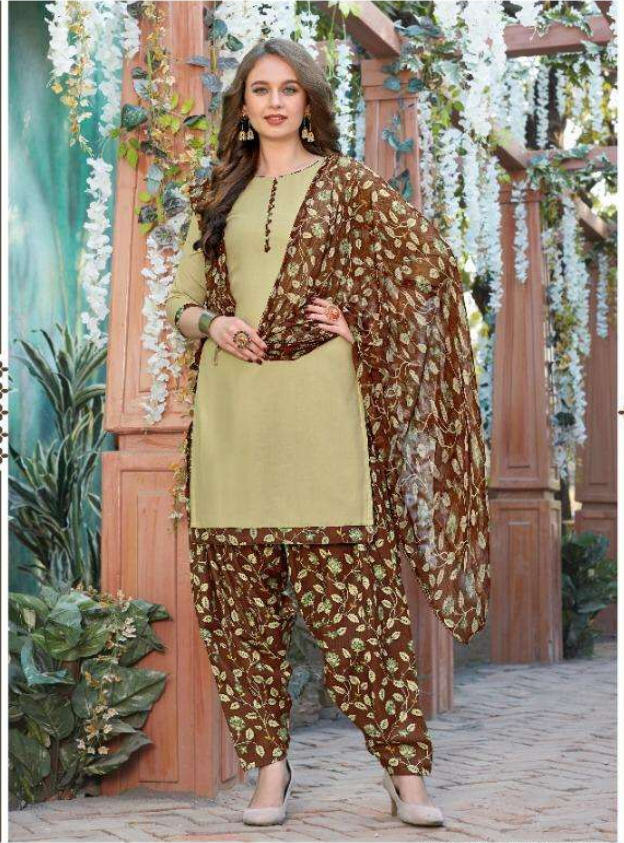

GRACE THE OCCASION

D. 24009

TOP	BOTTOM	DUPATTA
Satin Cotton	Soft Cotton Print	Chiffon Crush Print

Rani

TOP	BOTTOM	DUPATTA
Satin Cotton	Soft Cotton Print	Chiffon Crush Print

NEW HORIZONS OF BEAUTY

THERE IS TALK AMONG THE MERCHANTS IN
TOWN AS YOU SAID IN EN. DID I NOT SHOWS IN A
NEW LABEL-THE BEING A WOMAN NEW HORIZONS
OF BEAUTY. ASKED SOME OF THEM WITH A
INSTANTLY THEIR GAZE WERE CHARMED YOUR
QUALITY IS UNMATCHED.

D. 24001

TOP	BOTTOM	DUPATTA
Satin Cotton	Sat. Cotton Print	Chiffon Crash Print

+++++

D. 24002

Rani

TOP	BOTTOM	DUPATTA
Satin	Soft Cotton	Chiffon
Cotton	Print	Crush Print

A PALETTE OF BEAUTY

EVERY THING OF LIFE, EVERY COLOR OF EXISTENCE, EVERY SHADE OF BEAUTY IS CAPTURED IN THE GARMENT YOU WEAR. ADOPTED COURAGE IN AN AS-POSSIBLY-RANGE OF COLORS. D. 24003

THE IDOL OF VIRTUE

TOP	BOTTOM	DUPATTA
Satin	Soft Cotton	Chiffon
Cotton	Print	Crash Print

D. 24004

rani

MANY WOULD HAVE ASKED ABOUT THE DESIGNER'S PAST AND FUTURE. IN A WORLD THAT IS SO BUSY AND CONNECTED, YOU ARE THE ONLY ONE WHO IS STILL LETTING TIME...

TOP: SATIN, BOTTOM: SOFT COTTON, DUPATTA: CHIFFON

TOP Satin Cotton	BOTTOM Soft Cotton Print	DUPATTA Chiffon Crush Print
------------------------	--------------------------------	-----------------------------------