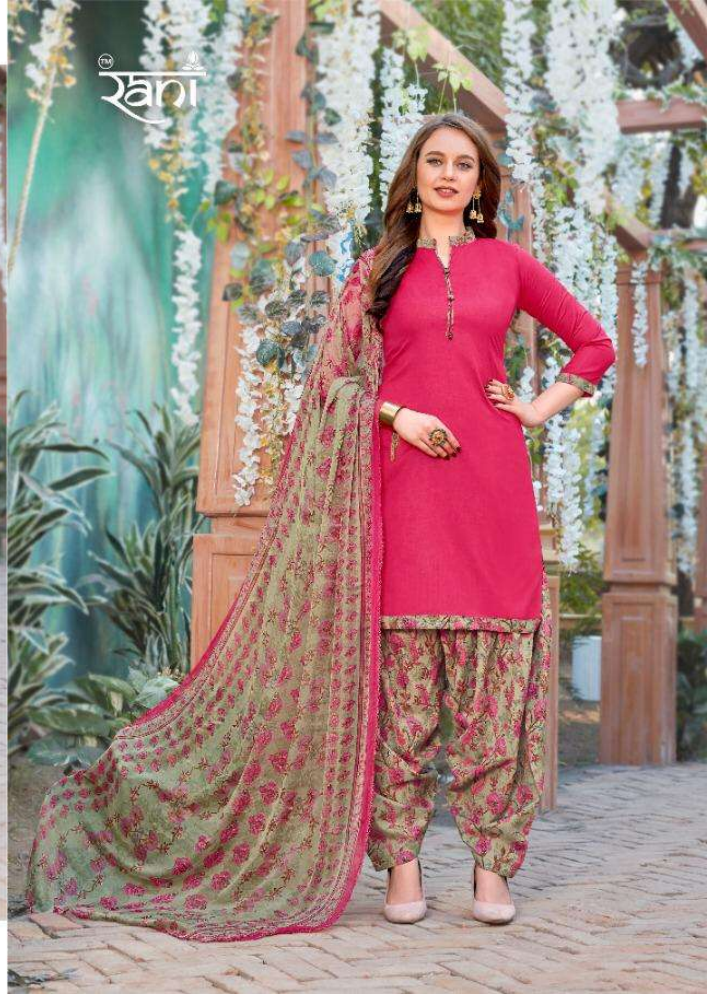

D. 24001

TOP	BOTTOM	DUPATTA
Satin Cotton	Sat. Cotton Print	Chiffon Crash Print

D. 24002

Rani

TOP	BOTTOM	DUPATTA
Satin	Soft Cotton	Chiffon
Cotton	Print	Crush Print

A PALETTE OF BEAUTY

EVERY THING OF LIFE, EVERY COLOR OF EXISTENCE, EVERY SHADE OF BEAUTY IS CAPTURED IN THE GARMENT YOU WEAR. ADORE IT FULLY IN AN ASTONISHING RANGE OF COLORS. D. 24003

THE IDOL OF VIRTUE

rani

TOP	BOTTOM	DUPATTA
Satin Cotton	Soft Cotton Print	Chiffon Crash Print

D. 24004

MANY WOULD HAVE ASKED ABOUT THE DESIGNER'S PAST AND FUTURE. IN A WORLD THAT IS SO BUSY AND CONNECTED, YOU ARE THE ONLY ONE WHO IS STILL LETTING TIME...

Rani

UNIVERSAL GRACE

TOP	BOTTOM	DUPATTA
Satin Cotton	Soft Cotton Print	Chiffon Crush Print

D. 24005

A GLIMPSE OF PARADISE

D. 24006

TOP	BOTTOM	DUPATTA
Satin Cotton	Soft Cotton Print	Chiffon Crush Print

DIVINITY IN YOUR STRIDE