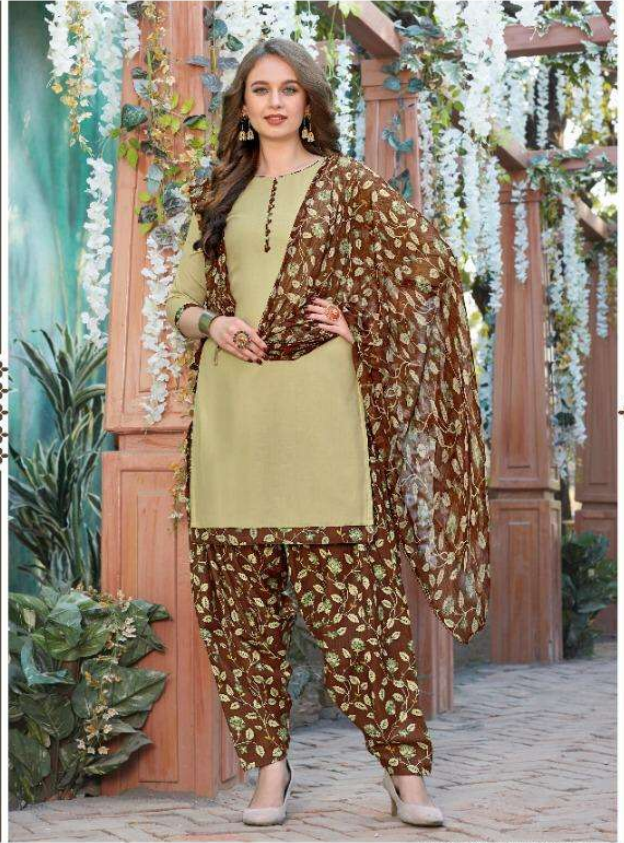

GRACE THE OCCASION

D. 24009

TOP	BOTTOM	DUPATTA
Satin Cotton	Soft Cotton Print	Chiffon Crush Print