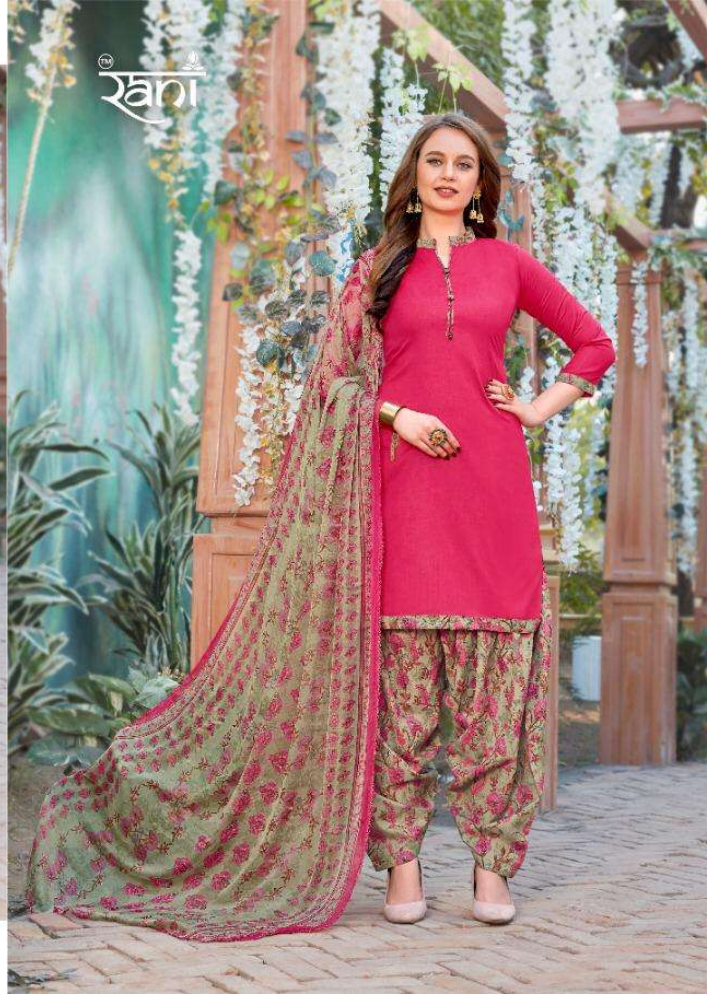

D. 24001

TOP	BOTTOM	DUPATTA
Satin Cotton	Sat. Cotton Print	Chiffon Crash Print

+++++

D. 24002

Rani

TOP	BOTTOM	DUPATTA
Satin	Soft Cotton	Chiffon
Cotton	Print	Crush Print

A PALETTE OF BEAUTY

EVERY THING OF LIFE, EVERY COLOR OF EXISTENCE, EVERY SHADE OF BEAUTY IS CAPTURED IN THE GARMENT YOU WEAR. ADOPTED COURAGE IN AN AS-POSSIBLY-RANGE OF COLORS. D. 24003

THE IDOL OF VIRTUE

TOP	BOTTOM	DUPATTA
Satin	Soft Cotton	Chiffon
Cotton	Print	Crash Print

D. 24004

rani

MANY WOULD HAVE ASKED ABOUT THE DESIGNER'S PAST AND FUTURE. IN A WORLD THAT IS SO BUSY AND CONNECTED, YOU ARE THE ONLY ONE WHO IS STILL LETTING TIME...

UNIVERSAL GRACE

TOP	BOTTOM	DUPATTA
Satin Cotton	Soft Cotton Print	Chiffon Crush Print

D. 24005

A GLIMPSE OF PARADISE

D. 24006

TOP	BOTTOM	DUPATTA
Satin Cotton	Soft Cotton Print	Chiffon Crush Print

DIVINITY IN YOUR STRIDE

TOP: SATIN, BOTTOM: SOFT COTTON, DUPATTA: CHIFFON

TOP Satin Cotton	BOTTOM Soft Cotton Print	DUPATTA Chiffon Crush Print
------------------------	--------------------------------	-----------------------------------