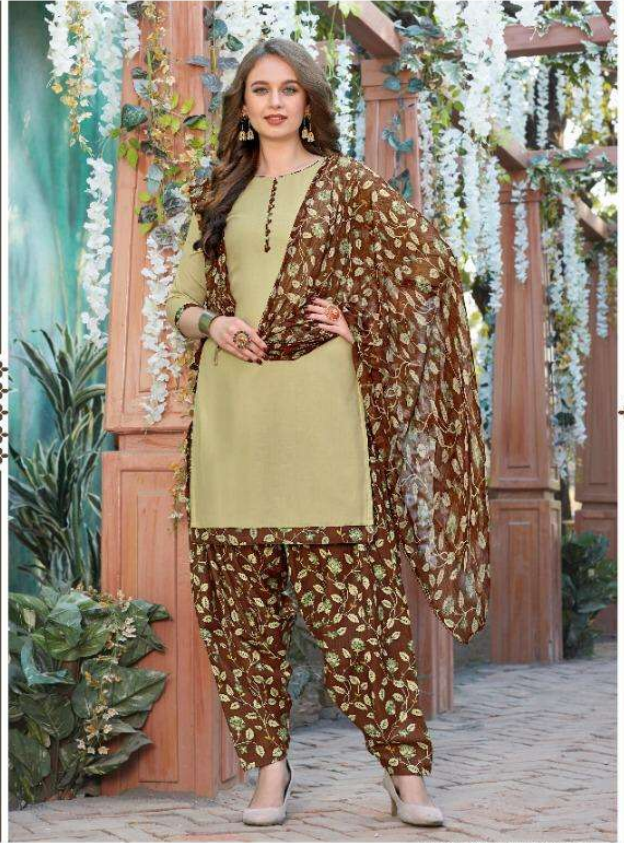

GRACE THE OCCASION

D. 24009

TOP	BOTTOM	DUPATTA
Satin Cotton	Soft Cotton Print	Chiffon Crush Print

Rani

TOP	BOTTOM	DUPATTA
Satin Cotton	Soft Cotton Print	Chiffon Crush Print

NEW HORIZONS OF BEAUTY

THERE IS TALK AMONG THE MERCHANTS IN
TOWN AS YOU SALE IN EN. DONT SHOWS IN A
NEW LABEL-THE BRING A NEWER NEW HORIZON
OF WAISTE. ASKAY SALE IN. JERF WITH KARI
INSTANTLY. YOUR GATE. YOUR CHARM. YOUR
QUALITY IS UNMATCHED.

D. 24001

TOP	BOTTOM	DUPATTA
Satin Cotton	Sat. Cotton Print	Chiffon Crash Print

D. 24002

Rani

TOP	BOTTOM	DUPATTA
Satin	Soft Cotton	Chiffon
Cotton	Print	Crush Print

A PALETTE OF BEAUTY

EVERY THING OF LIFE, EVERY COLOR OF EXISTENCE, EVERY SHADE OF BEAUTY IS CAPTURED IN THE GARMENT YOU WEAR. ADORE IT FULLY IN AN ASTONISHING RANGE OF COLORS. D. 24003

THE IDOL OF VIRTUE

rani

TOP	BOTTOM	DUPATTA
Satin Cotton	Soft Cotton Print	Chiffon Crash Print

D. 24004

MANY WOULD HAVE ASKED ABOUT THE DESIGNER'S PAST AND FUTURE. IN A WORLD THAT IS SO BUSY AND CONNECTED, YOU ARE THE ONLY ONE WHO IS STILL LETTING TIME...

Rani

UNIVERSAL GRACE

TOP	BOTTOM	DUPATTA
Satin Cotton	Soft Cotton Print	Chiffon Crush Print

D. 24005

A GLIMPSE OF PARADISE

D. 24006

TOP	BOTTOM	DUPATTA
Satin Cotton	Soft Cotton Print	Chiffon Crush Print

DIVINITY IN YOUR STRIDE